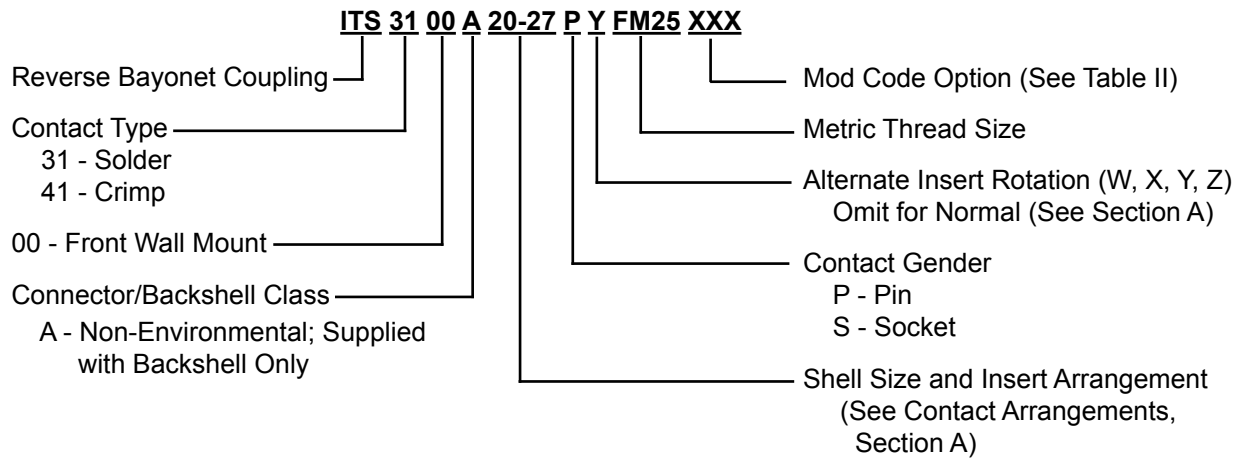

ITS 3100 A (M) and ITS 4100 A (M)

Front Panel Mount Square Flange Receptacle Assembly with Backshell for Use with Metric Cable Glands

Notes:

1. Front panel mount square flange receptacle assembly with backshell for use with metric cable glands. Through mounting holes.
2. Connector/Backshell Class "A" (non-environmental)—Not supplied with wire sealing grommet;
3. Standard materials configuration consists of aluminum alloy. For platings, see TABLE II finish options.
4. Standard contact material consists of copper alloy with silver plating or gold plating.
5. A broad range of other connector accessories are available.
6. Standard insert material is synthetic rubber.
Add "FR" prefix to front of part number to specify fire resistant inserts.
7. Metric cable gland not included.

ITS 3100 A (M) and ITS 4100 A (M)
Front Panel Mount Square Flange Receptacle Assembly
with Backshell for Use with Metric Cable Glands

TABLE I: DIMENSIONS

Shell Size	ØA +0 -0.1	K ±0.2	L Max.	M +0.2 -0	M Thread Other M Threads available on request	R ±0.1	S +0.2	ØT +0.1 -0
10 SL	18.2	2.8	50.0	14.3	M12x1,5	18.25	25.4	3.2
14 S	24.5	3.3	52.5	14.5	M16x1,5	23.00	30.4	3.2
16 S	27.2	3.3	52.5	14.5	M16x1,5	24.60	32.5	3.2
16	27.2	3.3	61.0	19.1	M16x1,5	24.60	32.5	3.2
18	30.7	4.0	66.5	19.1	M20x1,5	27.00	35.0	3.2
20	34.0	4.0	69.5	19.1	M25x1,5	29.40	38.0	3.2
22	37.3	4.0	69.5	19.6	M25x1,5	31.75	41.0	3.2
24	40.9	4.0	71.5	20.6	M32x1,5	34.90	44.5	3.7
28	46.7	4.0	76.5	20.7	M32x1,5	39.70	50.9	3.7
32	53.4	4.0	82.5	22.3	M36x1,5	44.45	57.0	4.3
36	59.6	4.0	87.5	22.3	M40x1,5	49.20	63.5	4.3
40	65.5	4.0	92.5	22.3	M48x1,5	55.55	69.9	4.3