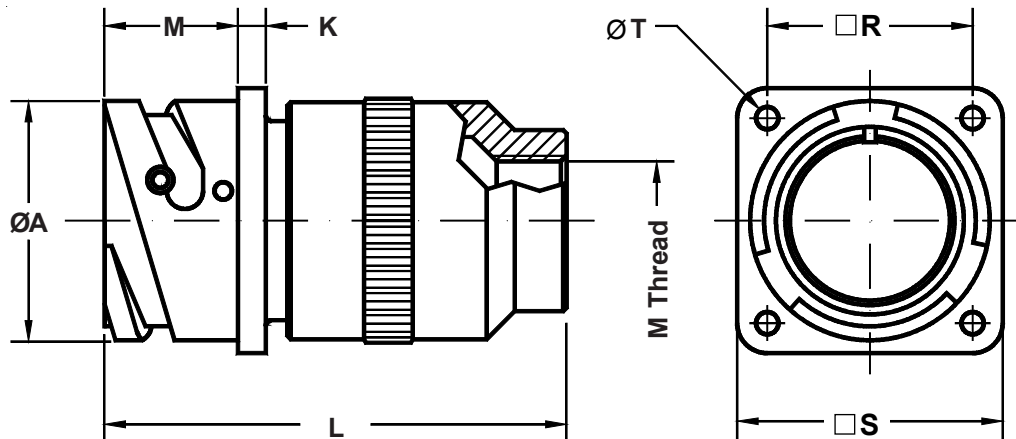

ITS 3100 A (M) and ITS 4100 A (M)

Front Panel Mount Square Flange Receptacle Assembly with Backshell for Use with Metric Cable Glands

Notes:

1. Front panel mount square flange receptacle assembly with backshell for use with metric cable glands. Through mounting holes.
2. Connector/Backshell Class "A" (non-environmental)—Not supplied with wire sealing grommet;
3. Standard materials configuration consists of aluminum alloy. For platings, see TABLE II finish options.
4. Standard contact material consists of copper alloy with silver plating or gold plating.
5. A broad range of other connector accessories are available.
6. Standard insert material is synthetic rubber.
Add "FR" prefix to front of part number to specify fire resistant inserts.
7. Metric cable gland not included.

ITS 3100 A (M) and ITS 4100 A (M)
Front Panel Mount Square Flange Receptacle Assembly
with Backshell for Use with Metric Cable Glands

TABLE I: DIMENSIONS

Shell Size	ØA +0 -0.1	K ±0.2	L Max.	M +0.2 -0	M Thread Other M Threads available on request	R ±0.1	S +0.2	ØT +0.1 -0
10 SL	18.2	2.8	50.0	14.3	M12x1,5	18.25	25.4	3.2
14 S	24.5	3.3	52.5	14.5	M16x1,5	23.00	30.4	3.2
16 S	27.2	3.3	52.5	14.5	M16x1,5	24.60	32.5	3.2
16	27.2	3.3	61.0	19.1	M16x1,5	24.60	32.5	3.2
18	30.7	4.0	66.5	19.1	M20x1,5	27.00	35.0	3.2
20	34.0	4.0	69.5	19.1	M25x1,5	29.40	38.0	3.2
22	37.3	4.0	69.5	19.6	M25x1,5	31.75	41.0	3.2
24	40.9	4.0	71.5	20.6	M32x1,5	34.90	44.5	3.7
28	46.7	4.0	76.5	20.7	M32x1,5	39.70	50.9	3.7
32	53.4	4.0	82.5	22.3	M36x1,5	44.45	57.0	4.3
36	59.6	4.0	87.5	22.3	M40x1,5	49.20	63.5	4.3
40	65.5	4.0	92.5	22.3	M48x1,5	55.55	69.9	4.3