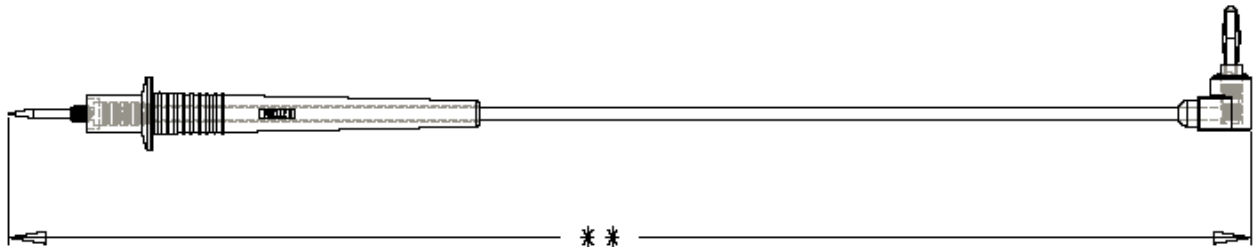

Part Number: BU-2741-D-48-*
Description: Multiple Feature Test Prod to Unshrouded Right Angle Banana Plug

2607

- **Multiple Feature Test Prod to Unshrouded Right Angle Banana**
- **Material: Needle: Stainless steel; Banana Plug: Nickel-plated brass; Housing: ABS; Hook-up wire: #18(65/36) AWG tinned copper with 90° C PVC insulation;**
- **** Length: 53.5 "(1.36m); Wire length: 48"(1.22 m)**
- *** Std Colors: -0 Black -2 Red**
- **Rating: 600V, 10 Amps**
- **RoHS Compliant**