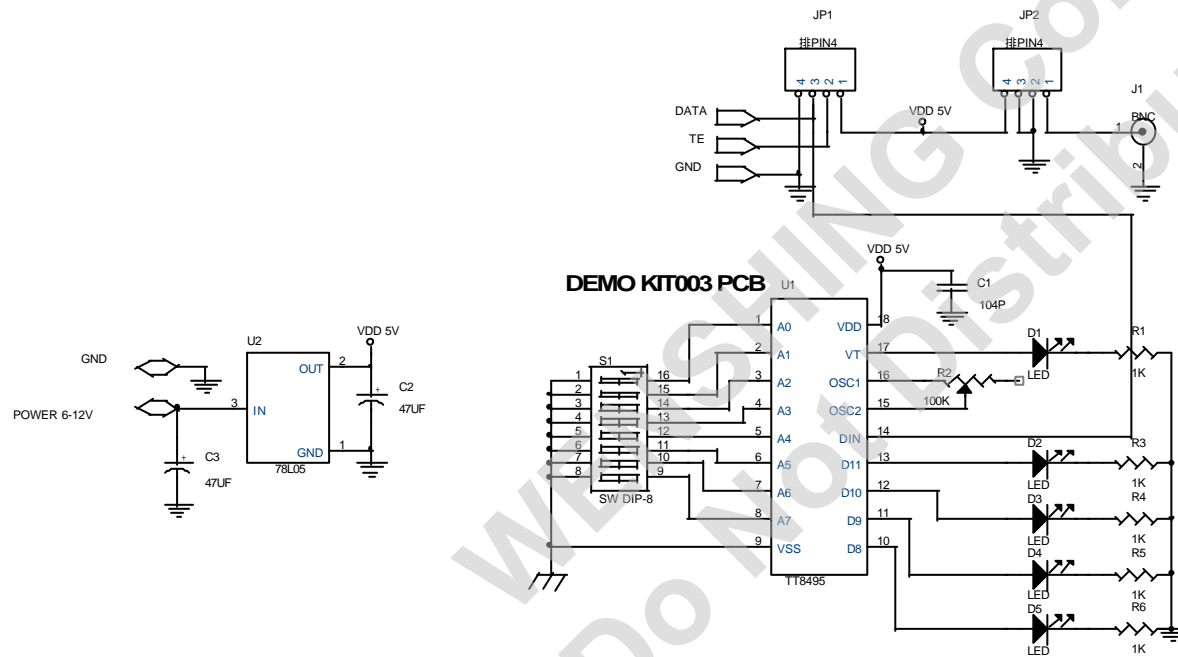

KIT2

Title		
WENSHING		
Size	Document Number	Rev
B	KIT3	<Rev Code>
Date:	Tuesday, November 27, 2001	Sheet 1 of 1