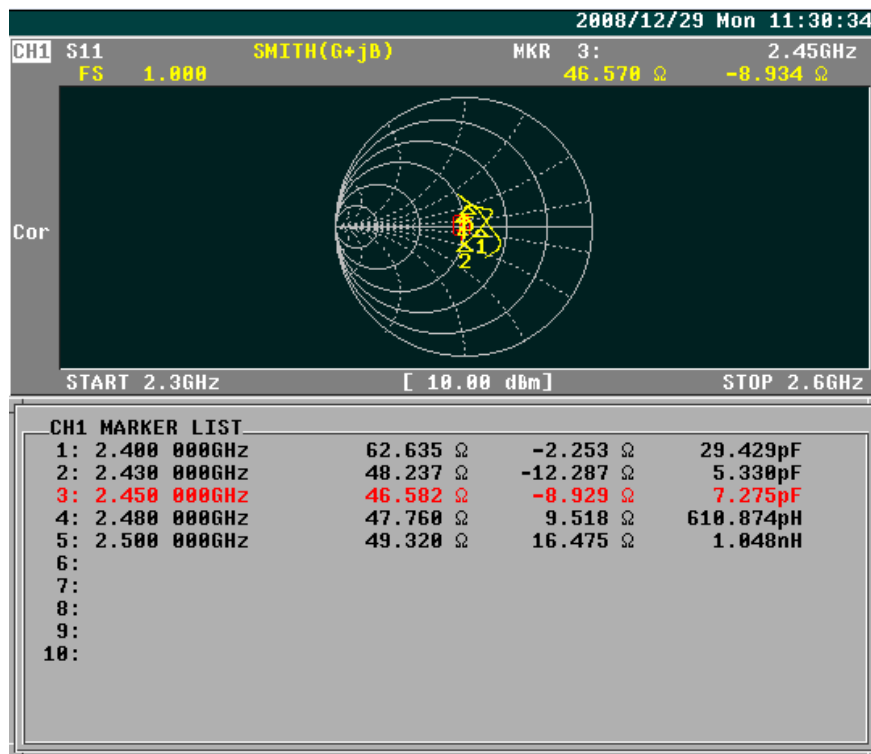

SPECIFICATION

- Part No. : **OMB.242.08F21**
- Product Name : **Barracuda - Omni-Directional Outdoor Antenna
2.4 - 2.5 GHz 8dBi**
- Dimensions : Length 523mm
- Features : Excellent Radiation Patterns
Lightweight
All weather operation – DC short lightning protection
Installed for vertical polarization
Includes tilt and swivel mast mount
RoHS Compliant

2.3 Environmental Ratings

1	Lightening Protection	DC Grounded
2	Temperature	-40°C to +80°C
3	Wind Survival	>150mph

3. Return Loss

4. VSWR

5. Smith Chart

6. Radiation Patterns

Vertical
E-plane co-pol ----- 3-dB beam-with=15 Deg