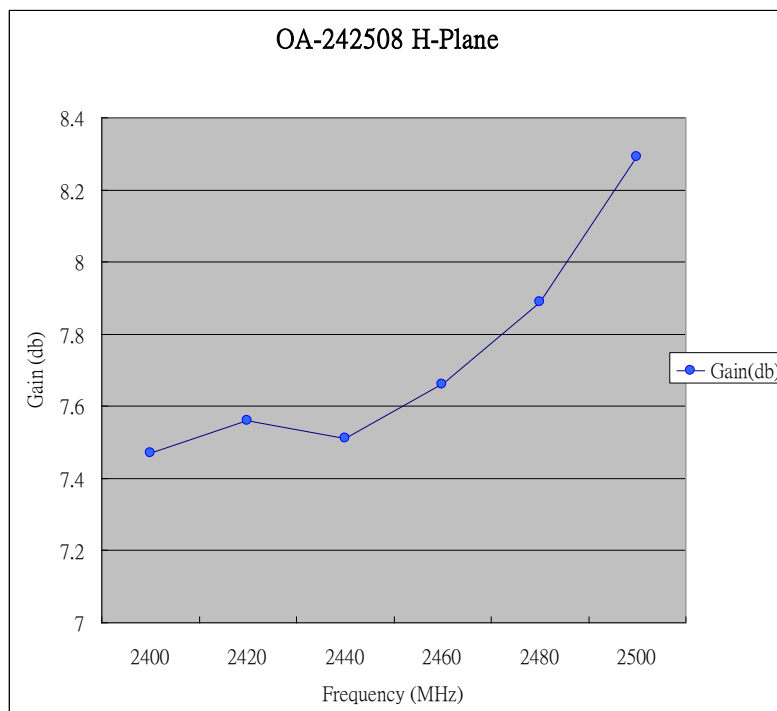

Horizontal

H-plane co-pol ----- 3-dB beam-width=360 Deg