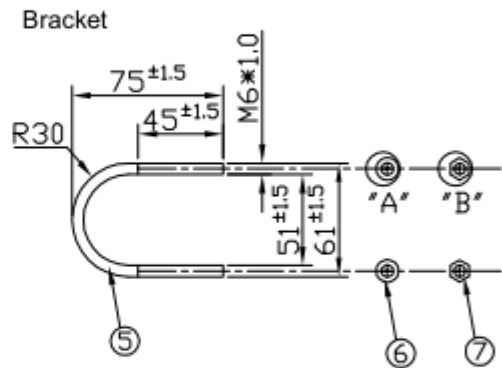

SPECIFICATION

- Part No. : **OMB.242.08F21**
- Product Name : **Barracuda - Omni-Directional Outdoor Antenna
2.4 - 2.5 GHz 8dBi**
- Dimensions : Length 523mm
- Features : Excellent Radiation Patterns
Lightweight
All weather operation – DC short lightning protection
Installed for vertical polarization
Includes tilt and swivel mast mount
RoHS Compliant

2.2 Mechanical Specifications

1	Connector	1 x N Type Female
2	Connector Location	Bottom
3	Dimensions (L*W*D)	Length 523mm, Diameter 70mm
4	Radome Diameter	24mm
5	Weight (& Mounting Bracket max)	380g
6	Internal Material	Copper
7	Radome Material	White Fiberglass
6	Mounting Options	U-Bolt(Stainless steel)
	Mounting	32-45mm Stainless Steel U-Type Screw

Horizontal

H-plane co-pol ----- 3-dB beam-width=360 Deg

7. Mechanical Drawing

	Name	Material	Finish	QTY
1	OMB.242 Antenna	Glass Fiber	White	1
2	Cover	ABS	Silver	1
3	Holder	Aluminum	Silver	1
4	N Type(F)	Brass	Ni Plated	1
5	M6 U Type Screw	Stainless Steel	Silver	1
6	M6 Washer	Stainless Steel	Silver	2
7	M6 Nut	Stainless Steel	Silver	2