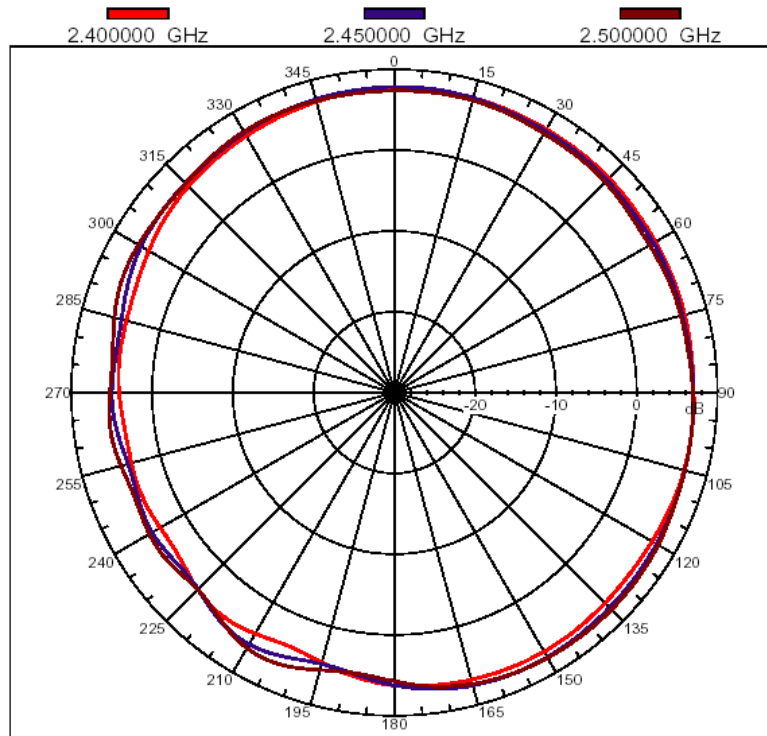

SPECIFICATION

- Part No. : **OMB.242.08F21**
- Product Name : **Barracuda - Omni-Directional Outdoor Antenna
2.4 - 2.5 GHz 8dBi**
- Dimensions : Length 523mm
- Features : Excellent Radiation Patterns
Lightweight
All weather operation – DC short lightning protection
Installed for vertical polarization
Includes tilt and swivel mast mount
RoHS Compliant

2.3 Environmental Ratings

1	Lightening Protection	DC Grounded
2	Temperature	-40°C to +80°C
3	Wind Survival	>150mph

3. Return Loss

4. VSWR

5. Smith Chart

6. Radiation Patterns

Vertical
E-plane co-pol ----- 3-dB beam-with=15 Deg

Horizontal

H-plane co-pol ----- 3-dB beam-width=360 Deg

7. Mechanical Drawing

	Name	Material	Finish	QTY
1	OMB.242 Antenna	Glass Fiber	White	1
2	Cover	ABS	Silver	1
3	Holder	Aluminum	Silver	1
4	N Type(F)	Brass	Ni Plated	1
5	M6 U Type Screw	Stainless Steel	Silver	1
6	M6 Washer	Stainless Steel	Silver	2
7	M6 Nut	Stainless Steel	Silver	2