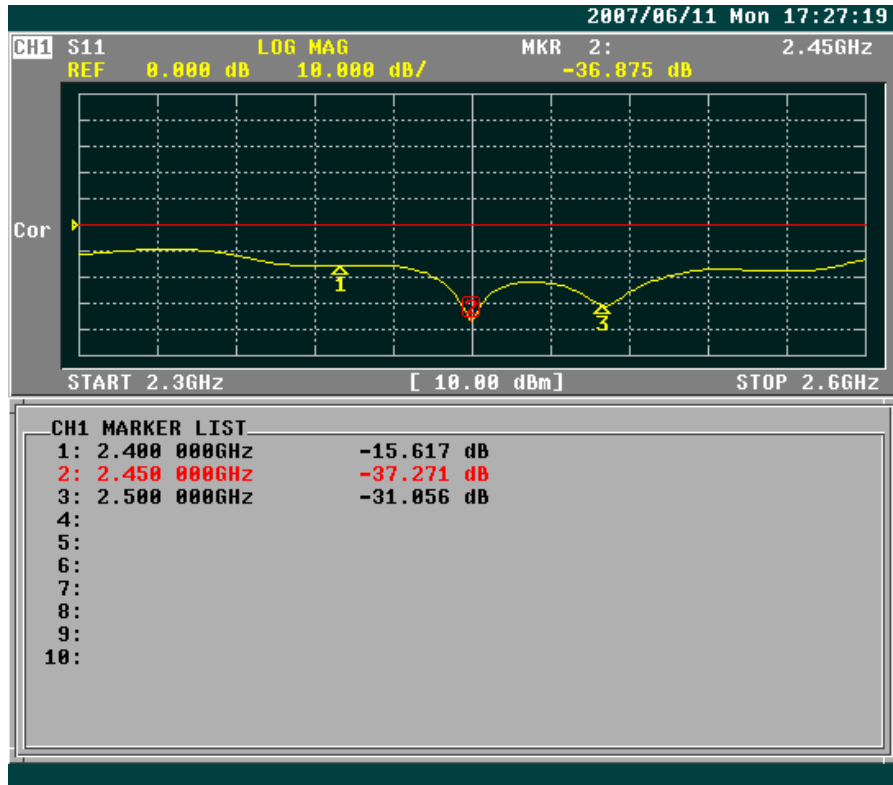

2.2 Mechanical Specifications

1	Connector	1 x N Type Female
2	Connector Location	Bottom
3	Dimensions (L*W*D)	Length 523mm, Diameter 70mm
4	Radome Diameter	24mm
5	Weight (& Mounting Bracket max)	380g
6	Internal Material	Copper
7	Radome Material	White Fiberglass
6	Mounting Options	U-Bolt(Stainless steel)
	Mounting	32-45mm Stainless Steel U-Type Screw

2.3 Environmental Ratings

1	Lightening Protection	DC Grounded
2	Temperature	-40°C to +80°C
3	Wind Survival	>150mph

3. Return Loss