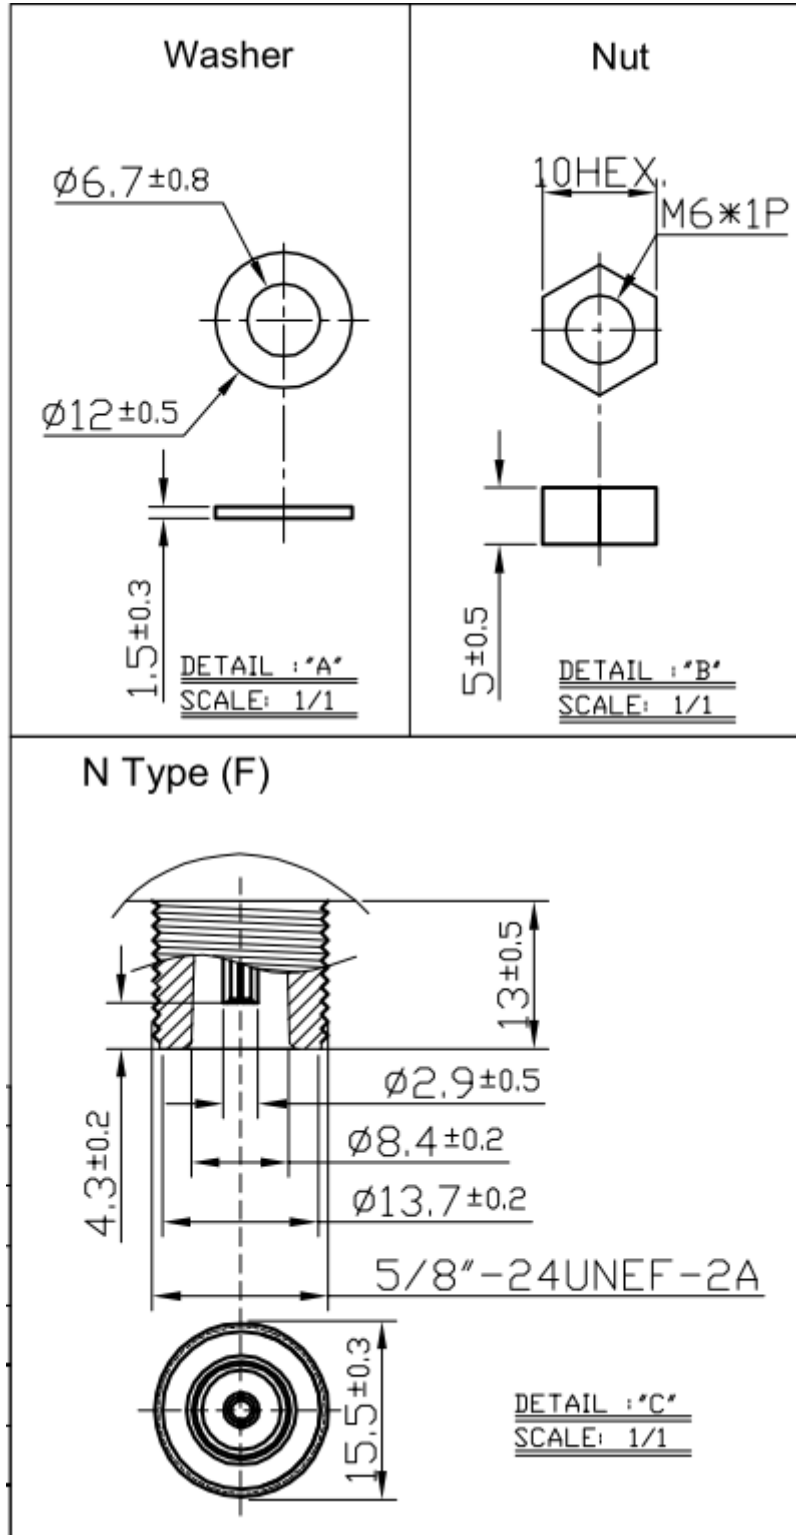

SPECIFICATION

- Part No. : **OMB.242.08F21**
- Product Name : **Barracuda - Omni-Directional Outdoor Antenna
2.4 - 2.5 GHz 8dBi**
- Dimensions : Length 523mm
- Features : Excellent Radiation Patterns
Lightweight
All weather operation – DC short lightning protection
Installed for vertical polarization
Includes tilt and swivel mast mount
RoHS Compliant

2.2 Mechanical Specifications

1	Connector	1 x N Type Female
2	Connector Location	Bottom
3	Dimensions (L*W*D)	Length 523mm, Diameter 70mm
4	Radome Diameter	24mm
5	Weight (& Mounting Bracket max)	380g
6	Internal Material	Copper
7	Radome Material	White Fiberglass
6	Mounting Options	U-Bolt(Stainless steel)
	Mounting	32-45mm Stainless Steel U-Type Screw

Horizontal

H-plane co-pol ----- 3-dB beam-width=360 Deg

7. Mechanical Drawing

	Name	Material	Finish	QTY
1	OMB.242 Antenna	Glass Fiber	White	1
2	Cover	ABS	Silver	1
3	Holder	Aluminum	Silver	1
4	N Type(F)	Brass	Ni Plated	1
5	M6 U Type Screw	Stainless Steel	Silver	1
6	M6 Washer	Stainless Steel	Silver	2
7	M6 Nut	Stainless Steel	Silver	2

7.1 Connector Drawing

8. Antenna Installation Guide