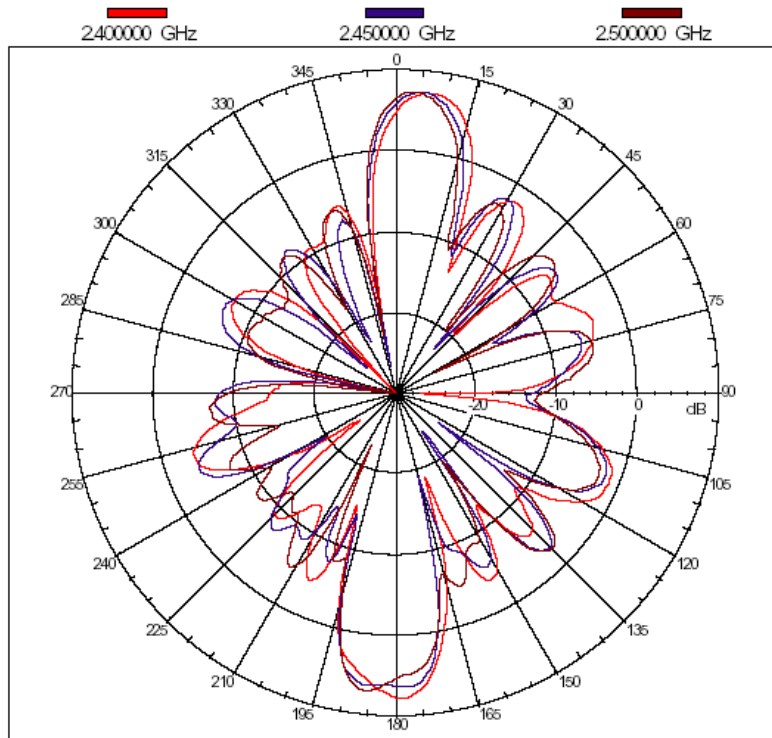

2.3 Environmental Ratings

1	Lightening Protection	DC Grounded
2	Temperature	-40°C to +80°C
3	Wind Survival	>150mph

3. Return Loss

4. VSWR

5. Smith Chart

6. Radiation Patterns

Vertical
E-plane co-pol ----- 3-dB beam-with=15 Deg