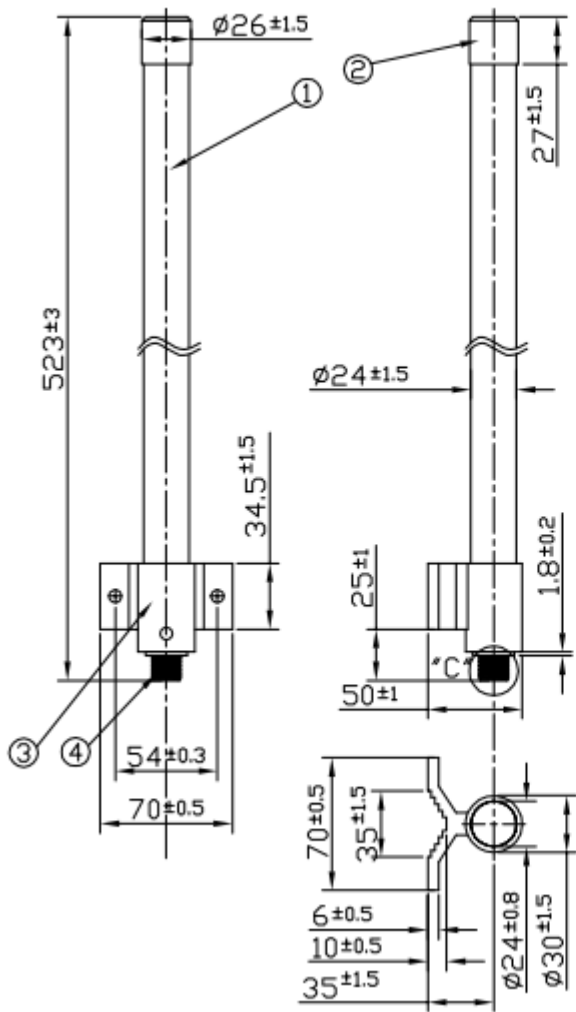

SPECIFICATION

- Part No. : **OMB.242.08F21**
- Product Name : **Barracuda - Omni-Directional Outdoor Antenna
2.4 - 2.5 GHz 8dBi**
- Dimensions : Length 523mm
- Features : Excellent Radiation Patterns
Lightweight
All weather operation – DC short lightning protection
Installed for vertical polarization
Includes tilt and swivel mast mount
RoHS Compliant

2.2 Mechanical Specifications

1	Connector	1 x N Type Female
2	Connector Location	Bottom
3	Dimensions (L*W*D)	Length 523mm, Diameter 70mm
4	Radome Diameter	24mm
5	Weight (& Mounting Bracket max)	380g
6	Internal Material	Copper
7	Radome Material	White Fiberglass
6	Mounting Options	U-Bolt(Stainless steel)
	Mounting	32-45mm Stainless Steel U-Type Screw

Horizontal

H-plane co-pol ----- 3-dB beam-width=360 Deg

7. Mechanical Drawing

	Name	Material	Finish	QTY
1	OMB.242 Antenna	Glass Fiber	White	1
2	Cover	ABS	Silver	1
3	Holder	Aluminum	Silver	1
4	N Type(F)	Brass	Ni Plated	1
5	M6 U Type Screw	Stainless Steel	Silver	1
6	M6 Washer	Stainless Steel	Silver	2
7	M6 Nut	Stainless Steel	Silver	2