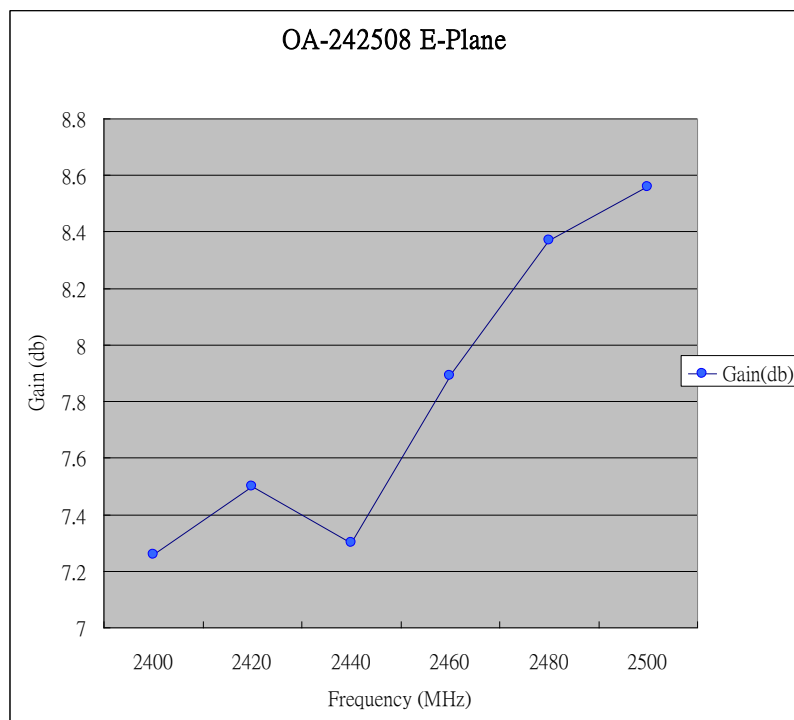

2. Antenna Performance

2.1 Electrical Specifications

1	Communication System	ISM
2	Frequency Band	2400 MHz - 2500 MHz
3	Bandwidth	100MHz
4	Gain	8.0 dBi
5	Impedance	50 Ohm
6	Polarization	Vertical
7	Max Power Handling	50W
8	VSWR	≤ 1.3
9	Vertical Beamwidth	12°
10	Horizontal Beamwidth	360°

2.3 Environmental Ratings

1	Lightening Protection	DC Grounded
2	Temperature	-40°C to +80°C
3	Wind Survival	>150mph

3. Return Loss

4. VSWR

5. Smith Chart

6. Radiation Patterns

Vertical
E-plane co-pol ----- 3-dB beam-with=15 Deg