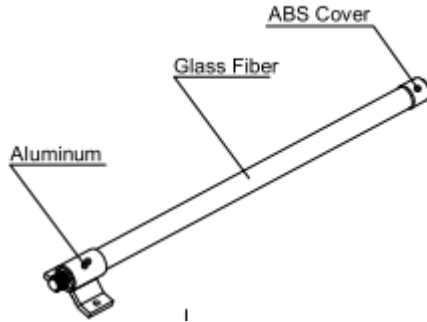

SPECIFICATION

- Part No. : **OMB.242.08F21**
- Product Name : **Barracuda - Omni-Directional Outdoor Antenna
2.4 - 2.5 GHz 8dBi**
- Dimensions : Length 523mm
- Features : Excellent Radiation Patterns
Lightweight
All weather operation – DC short lightning protection
Installed for vertical polarization
Includes tilt and swivel mast mount
RoHS Compliant

2.2 Mechanical Specifications

1	Connector	1 x N Type Female
2	Connector Location	Bottom
3	Dimensions (L*W*D)	Length 523mm, Diameter 70mm
4	Radome Diameter	24mm
5	Weight (& Mounting Bracket max)	380g
6	Internal Material	Copper
7	Radome Material	White Fiberglass
6	Mounting Options	U-Bolt(Stainless steel)
	Mounting	32-45mm Stainless Steel U-Type Screw

Horizontal

H-plane co-pol ----- 3-dB beam-width=360 Deg

7. Mechanical Drawing

	Name	Material	Finish	QTY
1	OMB.242 Antenna	Glass Fiber	White	1
2	Cover	ABS	Silver	1
3	Holder	Aluminum	Silver	1
4	N Type(F)	Brass	Ni Plated	1
5	M6 U Type Screw	Stainless Steel	Silver	1
6	M6 Washer	Stainless Steel	Silver	2
7	M6 Nut	Stainless Steel	Silver	2