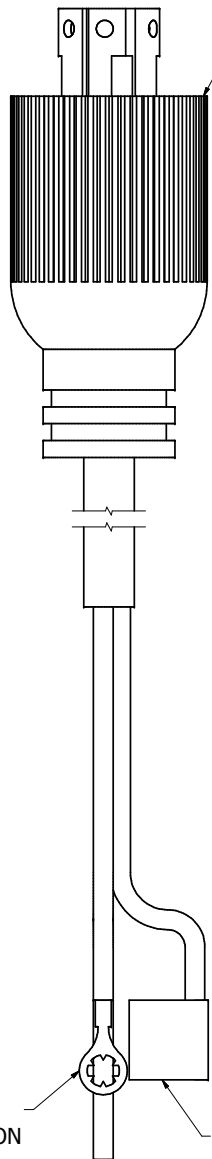

NEUTRAL
(WHITE)

6' OR 15'
FOOT LENGTH

NEMA L5-15P

GROUND
CONNECTION
(GREEN)

0.032" x 0.250" FEMALE
QUICK CONNECT INSULATED
(BLACK)

Ø36.84
[1.450]

PLUG END VIEW

ISOMERTIC VIEW

1584C6TW/C15TW	
Ratings - 125 VAC, 15 Amps	
Cord Type - SJT or Equivalent, 14/3 Wire	
Plug Type - NEMA L5-15P	
Cord Lengths	
1584C6TW - 6.5' Foot Power Cord	
1584C15TW - 15.5' Foot Power Cord	
	HAMMOND MANUFACTURING™
	1584C6TW/C15TW