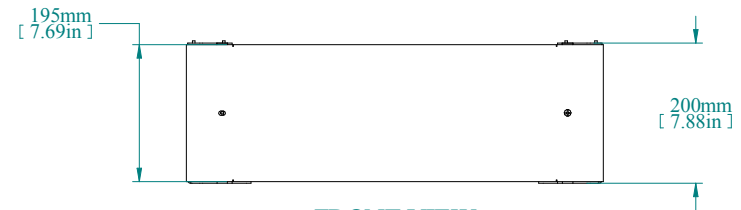

ISOMETRIC VIEW

TOP VIEW

REAR VIEW

L.S. VIEW

FRONT VIEW

PART NUMBERS	
HPLW26	PAINTED TEXTURED BLACK

NOTES
HPLW contains 4 corner supports along with corresponding front and rear panels. See Hammond Website for Additional Accessories.

Data subject to change without notice. Isometric drawing not to scale.

**HAMMOND  
MANUFACTURING™**  
www.hammondmfg.com  
PART NO. HPLW26