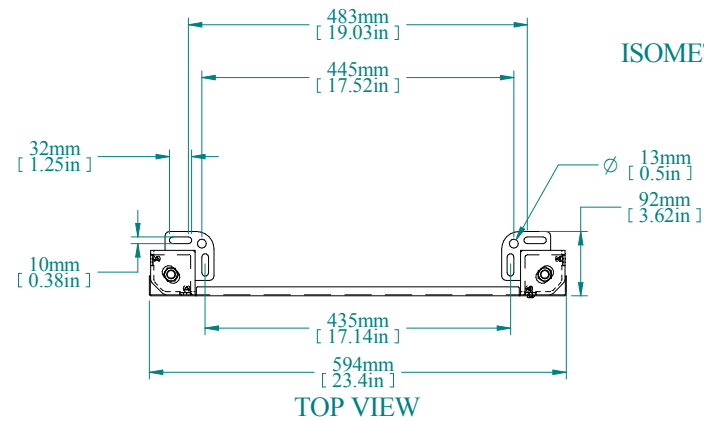

ISOMETRIC VIEW

TOP VIEW

REAR VIEW

L.S. VIEW

FRONT VIEW

PART NUMBERS	
HPLW26	PAINTED TEXTURED BLACK

NOTES
HPLW contains 4 corner supports along with corresponding front and rear panels. See Hammond Website for Additional Accessories.

Data subject to change without notice. Isometric drawing not to scale.

**HAMMOND  
MANUFACTURING™**  
www.hammondmfg.com  
PART NO. HPLW26