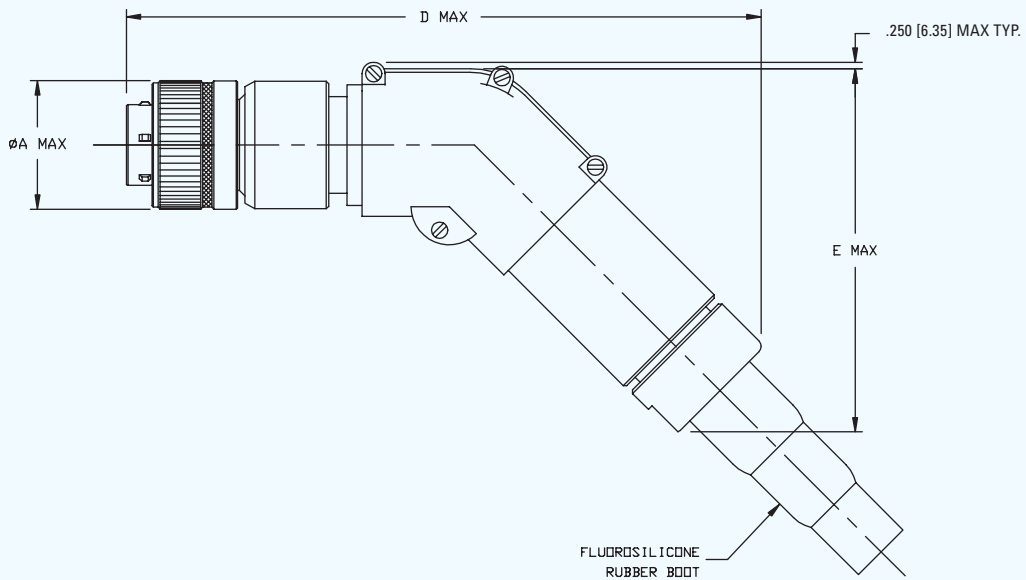

Plug Connectors

M28876/8 or 1147636

M28876/9 or 1147646

Dimensions shown are for reference only. Unless otherwise specified, dimensions are in inches and [millimeters].