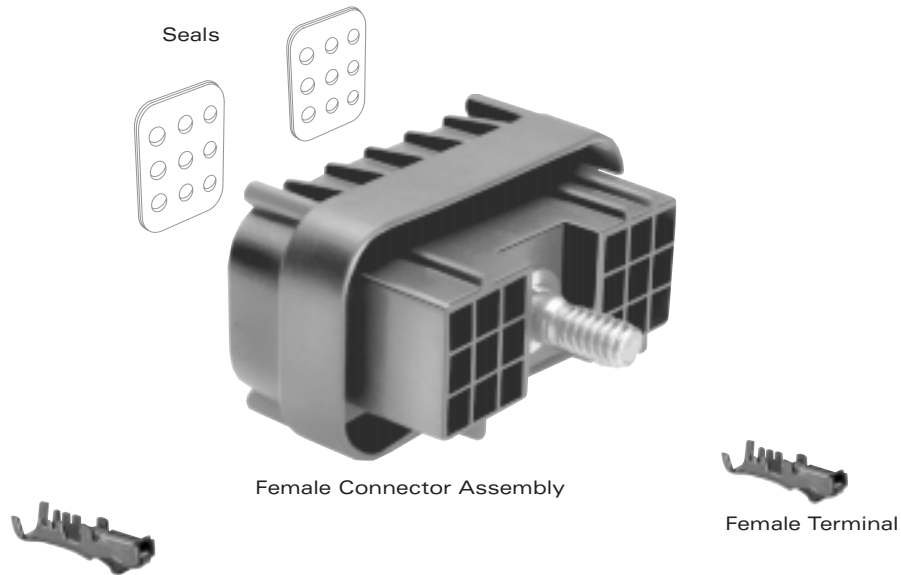

Cross Sectional View

Female Connector Assembly

Male Header Connector Assembly

Female Connector Assembly

Female Terminal

150 PULL-TO-SEAT FEMALE TERMINALS SEALED

Part #	Cable Range (mm ²)	Material	Plating
12089290	0.50-0.35	Silicon Bronze	Tin
12103881	1.0-0.80	Silicon Bronze	Tin
12110236	0.80	Beryllium Copper	Tin

150 METRI-PACK FEMALE CONNECTOR ASSEMBLIES SEALED*

*Multiple cable seal is included in connector assembly.