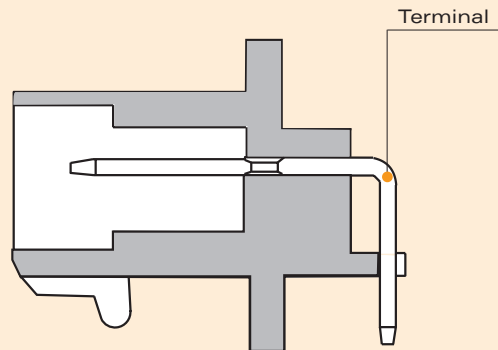

Cross Sectional View

Female Connector Assembly

Male Header Connector Assembly

Female Connector Assembly

Female Terminal

150 PULL-TO-SEAT FEMALE TERMINALS SEALED

Part #	Cable Range (mm ²)	Material	Plating
12089290	0.50-0.35	Silicon Bronze	Tin
12103881	1.0-0.80	Silicon Bronze	Tin
12110236	0.80	Beryllium Copper	Tin

150 METRI-PACK FEMALE CONNECTOR ASSEMBLIES SEALED*

*Multiple cable seal is included in connector assembly.