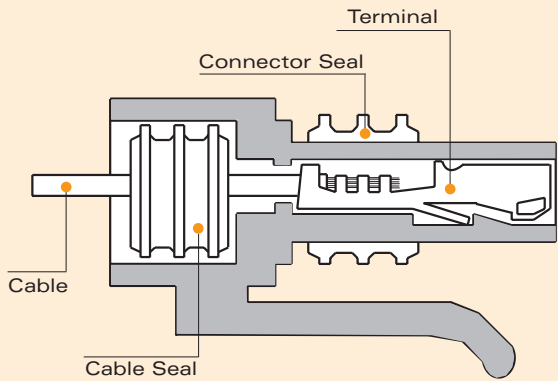

Cross Sectional View

Female Connector Assembly

Male Header Connector Assembly

Female Connector Assembly

Female Terminal

150 PULL-TO-SEAT FEMALE TERMINALS SEALED

Part #	Cable Range (mm ²)	Material	Plating
12089290	0.50-0.35	Silicon Bronze	Tin
12103881	1.0-0.80	Silicon Bronze	Tin
12110236	0.80	Beryllium Copper	Tin

150 METRI-PACK FEMALE CONNECTOR ASSEMBLIES SEALED*

*Multiple cable seal is included in connector assembly.