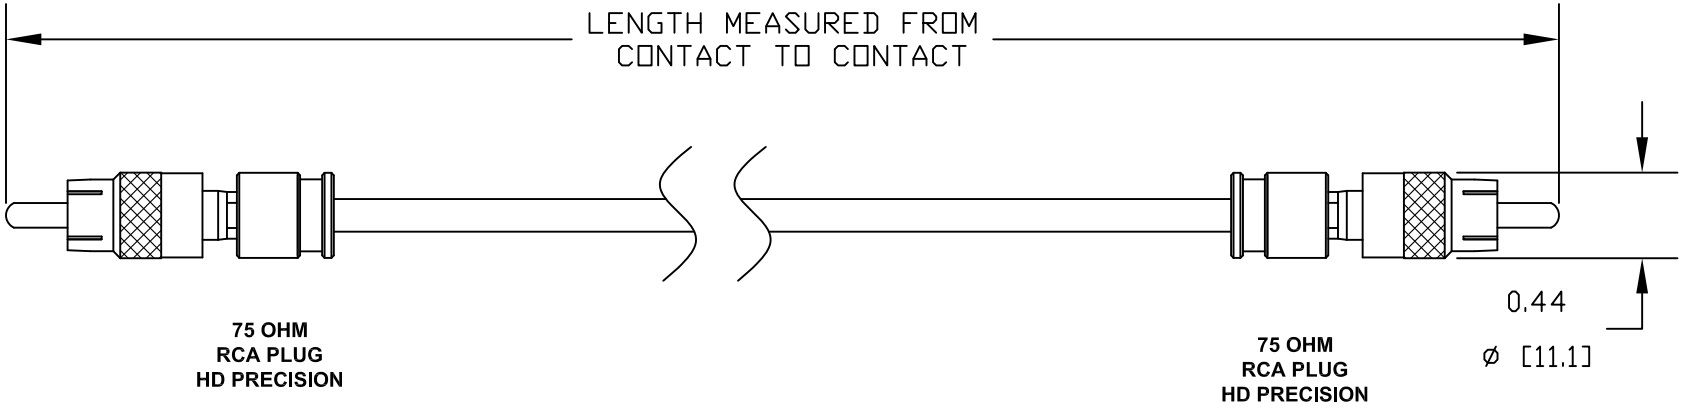

COMPONENTS	IMPEDANCE
RCA PLUG	75 OHM
RCA PLUG	75 OHM
PE-B159	75 OHM

Part Configurator	
1. Replace ZZ with color codes.	
2. Replace XX with length in inches.	
Standard Lengths	
-12	12"
-24	24"
-36	36"
-48	48"
-60	60"
-XX	Custom Length in inches

Color Codes	
BK	Black
BL	Blue
GR	Green
RD	Red
WH	White
YW	Yellow

PASTERNACK ENTERPRISES, INC.
P.O BOX 16759, IRVINE, CA 92623
PHONE (949) 261-1920 FAX (949) 261-7451
WEB ADDRESS: www.pasternack.com
E-MAIL ADDRESS: sales@pasternack.com
COAXIAL & FIBER OPTICS

DWG TITLE
PE38133/ZZ-XX

DES. CABLE ASSEMBLY, PE-B159, 75 OHM HD PRECISION, RCA PLUG TO RCA PLUG

REV. C	FSCM NO. 53919	CAD FILE 082411	SCALE N/A	SIZE A	2231

1. NOTES:
1. UNLESS OTHERWISE SPECIFIED ALL DIMENSIONS ARE NOMINAL.
  2. ALL SPECIFICATIONS ARE SUBJECT TO CHANGE WITHOUT NOTICE AT ANY TIME.
  3. DIMENSIONS ARE IN INCHES [mm].
  4. LENGTH TOLERANCE IS ± 1.5% OR 3/8, WHICHEVER IS GREATER.