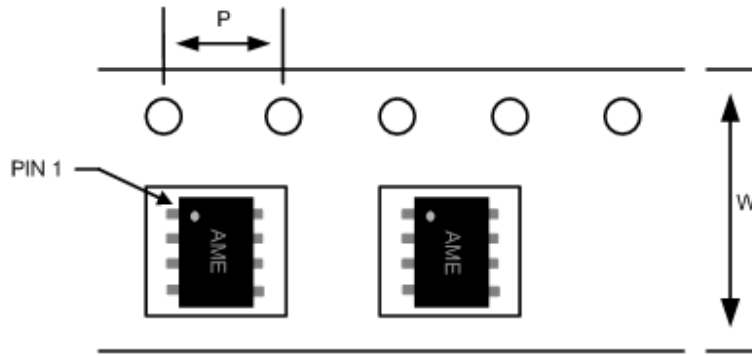

SOP-8/PP

Carrier Tape, Number of Components Per Reel and Reel Size

Package	Carrier Width (W)	Pitch (P)	Part Per Full Reel	Reel Size
SO-8/PP	12.0±0.1 mm	4.0±0.1 mm	2500pcs	330±1 mm