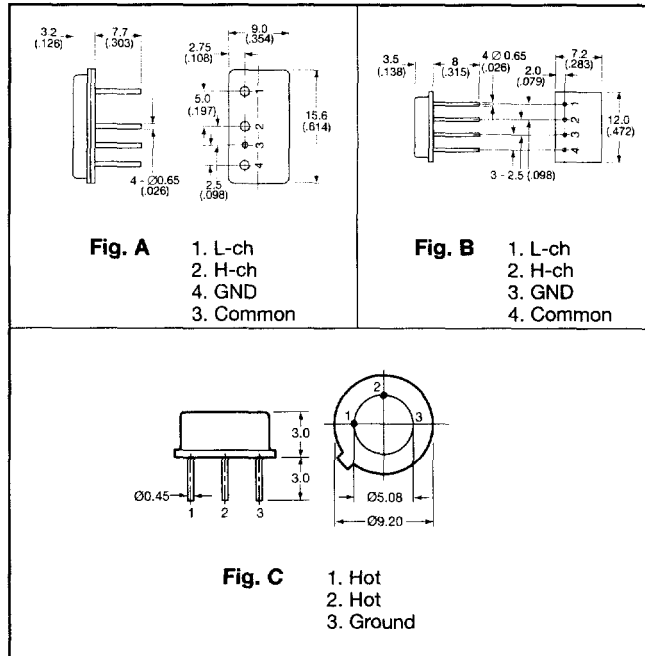

## KAR Series MHz Band

$f_0$ : 46 to 315MHz

Dimensions: millimeters (inches)