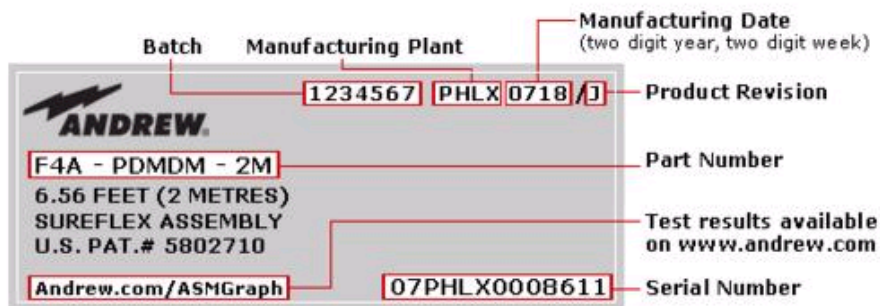

Product Specifications

F2A-PDMDF-1M

FSJ2-50 SureFlex™ Jumper with interface types 7-16 DIN Male and 7-16 DIN Female, 1 m

CHARACTERISTICS

General Specifications

Body Style, Connector A	Straight
Body Style, Connector B	Straight
Cable Family	FSJ2-50
Interface, Connector A	7-16 DIN Male
Interface, Connector B	7-16 DIN Female
Length	1.000 m | 3.281 ft

Electrical Specifications

DTF, Connector A	-32.00 dB
DTF, Connector B	-32.00 dB

Jumper Assembly Sample Label

Included Products

FSJ2-50

FSJ2-50, HELIAX® Superflexible Foam Coaxial Cable, corrugated copper, 3/8 in, black PE jacket