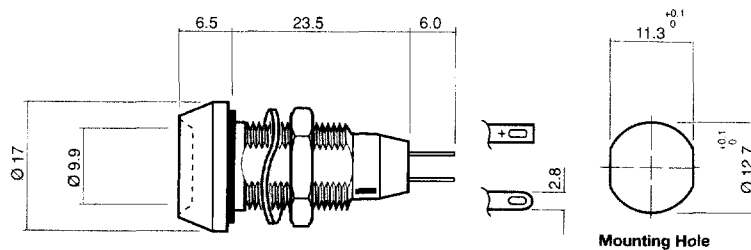

651 Series: | Ø 12.7 mm Mounting Domed Lens (Voltage Option)

- Black anodising aluminium
- Robust lens assembly
- Large lens for wide angle viewing
- MLQ 10
- IP67 sealing
- MTBF 90,000hrs

SCALE 1:1
DIMENSIONS IN MM
(TYPICAL)

Ordering information and technical characteristics (Ta = 25°C)

Order code	Colour	Lens	Voltage DC Vopr	Current DC Iopr	Luminous Intensity Iv @ Iopr	Wave Length λp	Viewing Angle (Inclusive)	Operating Temp Topr	Storage Temp Tstg
651 - 102 - 04	GaAlAs Red		1.9	20	200	660			
651 - 105 - 04	Red		2.0	20	40	635			
651 - 111 - 04	Yellow		2.1	20	40	590			
651 - 114 - 04	Green		2.2	20	40	565			
651 - 102 - 20	GaAlAs Red		5/6	15/20	150/200	660			
651 - 105 - 20	Red		5/6	15/20	30/40	635			
651 - 111 - 20	Yellow		5/6	15/20	30/40	590			
651 - 114 - 20	Green		5/6	15/20	30/40	565			
651 - 102 - 21	GaAlAs Red		12	20	200	660			
651 - 105 - 21	Red		12	20	40	635			
651 - 111 - 21	Yellow		12	20	40	590			
651 - 114 - 21	Green		12	20	40	565			
651 - 102 - 22	GaAlAs Red	Coloured Diffused	24	20	200	660	180	-40 to +85	-50 to +100
651 - 105 - 22	Red		24	20	40	635			
651 - 111 - 22	Yellow		24	20	40	590			
651 - 114 - 22	Green		24	20	40	565			
651 - 102 - 23	GaAlAs Red		28	20	200	660			
651 - 105 - 23	Red		28	20	40	635			
651 - 111 - 23	Yellow		28	20	40	590			
651 - 114 - 23	Green		28	20	40	565			
651 - 102 - 24	GaAlAs Red		48	20	200	660			
651 - 105 - 24	Red		48	20	40	635			
651 - 111 - 24	Yellow		48	20	40	590			
651 - 114 - 24	Green		48	20	40	565			
			V	mA	mcd	nm	deg	°C	°C

631 Series: | Ø 12.7 mm Mounting Flat Lens (Neon)

- High brightness neon elements in three colours
- Medium voltage operation
- IP67 sealing
- MTBF half life 25,000hrs (Green 10,000hrs)

SCALE 1:1
DIMENSIONS IN MM
(TYPICAL)