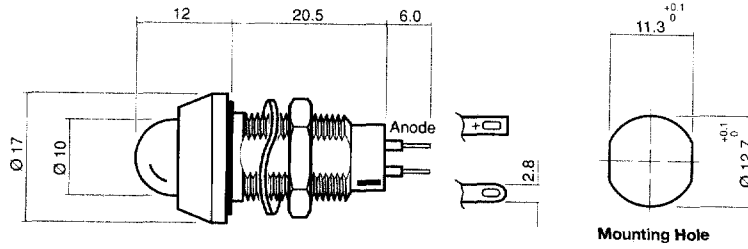

651 Series: | Ø 12.7 mm Mounting Domed Lens (Voltage Option)

- Black anodising aluminium
- Robust lens assembly
- Large lens for wide angle viewing
- MLQ 10
- IP67 sealing
- MTBF 90,000hrs

SCALE 1:1
DIMENSIONS IN MM
(TYPICAL)

Ordering information and technical characteristics (Ta = 25°C)

Order code	Colour	Lens	Voltage DC Vopr	Current DC Iopr	Luminous Intensity Iv @ Iopr	Wave Length λp	Viewing Angle (Inclusive)	Operating Temp Topr	Storage Temp Tstg
651 - 102 - 04	GaAlAs Red		1.9	20	200	660			
651 - 105 - 04	Red		2.0	20	40	635			
651 - 111 - 04	Yellow		2.1	20	40	590			
651 - 114 - 04	Green		2.2	20	40	565			
651 - 102 - 20	GaAlAs Red		5/6	15/20	150/200	660			
651 - 105 - 20	Red		5/6	15/20	30/40	635			
651 - 111 - 20	Yellow		5/6	15/20	30/40	590			
651 - 114 - 20	Green		5/6	15/20	30/40	565			
651 - 102 - 21	GaAlAs Red		12	20	200	660			
651 - 105 - 21	Red		12	20	40	635			
651 - 111 - 21	Yellow		12	20	40	590			
651 - 114 - 21	Green		12	20	40	565			
651 - 102 - 22	GaAlAs Red	Coloured Diffused	24	20	200	660	180	-40 to +85	-50 to +100
651 - 105 - 22	Red		24	20	40	635			
651 - 111 - 22	Yellow		24	20	40	590			
651 - 114 - 22	Green		24	20	40	565			
651 - 102 - 23	GaAlAs Red		28	20	200	660			
651 - 105 - 23	Red		28	20	40	635			
651 - 111 - 23	Yellow		28	20	40	590			
651 - 114 - 23	Green		28	20	40	565			
651 - 102 - 24	GaAlAs Red		48	20	200	660			
651 - 105 - 24	Red		48	20	40	635			
651 - 111 - 24	Yellow		48	20	40	590			
651 - 114 - 24	Green		48	20	40	565			
			V	mA	mcd	nm	deg	°C	°C

631 Series: | Ø 12.7 mm Mounting Flat Lens (Neon)

- High brightness neon elements in three colours
- Medium voltage operation
- IP67 sealing
- MTBF half life 25,000hrs (Green 10,000hrs)

SCALE 1:1
DIMENSIONS IN MM
(TYPICAL)