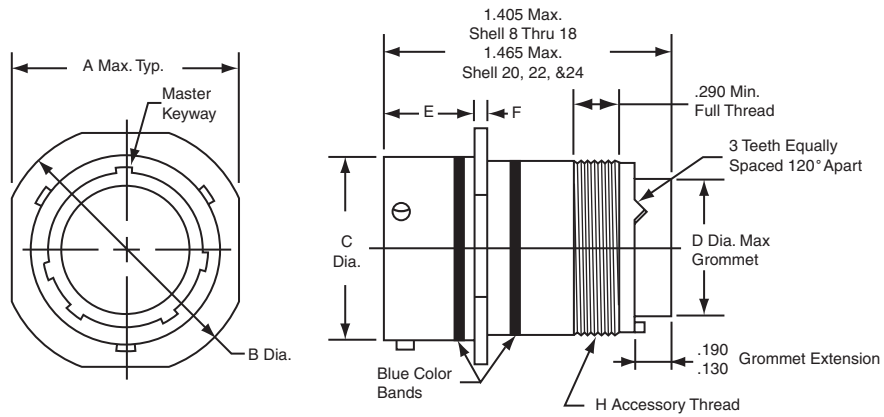

Miniature Cylindrical MIL-C-26482, Series 2 MS3471 cable connecting receptacle

Receptacle Shell, Cable Connecting,
Bayonet Coupling

Military No. MS3471
Amphenol/Matrix No. MB13

To complete order number see how to order, page 14.

Shell Size	A Max.	B Dia. ±.020	C Dia. ±.003	D Dia. Max.	E	F ±.016	H Thread Class 2A
8	.828	.938	.471	.305	.462/.431	.062	.5000-20 UNF
10	.954	1.062	.588	.405	.462/.431	.062	.6250-24 UNEF
12	1.047	1.156	.748	.531	.462/.431	.062	.7500-20 UNEF
14	1.141	1.250	.873	.665	.462/.431	.062	.8750-20 UNEF
16	1.234	1.344	.998	.790	.462/.431	.062	1.0000-20 UNEF
18	1.328	1.438	1.123	.869	.462/.431	.062	1.0625-18 UNEF
20	1.453	1.562	1.248	.994	.587/.556	.094	1.1875-18 UNEF
22	1.578	1.688	1.373	1.119	.587/.556	.094	1.3125-18 UNEF
24	1.703	1.812	1.498	1.244	.620/.589	.094	1.4375-18 UNEF