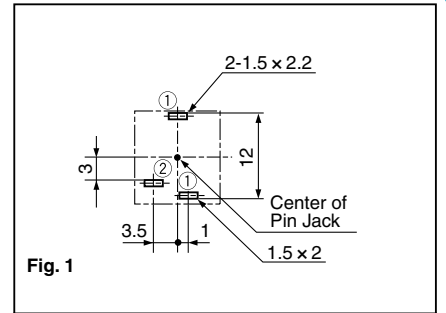

JPJ2202 Series

 $\ell = 22.5 \text{ mm}$

JPJ2202

| Schematic | Housing Color | Cover | Hole Layout |
|-----------|---------------|----------------|---------------|
| | | Ni Plated | (Bottom view) |
| | Black | JPJ2202-01-010 | Fig. 1 |
| | Red | JPJ2202-01-020 | |
| | White | JPJ2202-01-030 | |
| | Yellow | JPJ2202-01-040 | |
| | Black | JPJ1006-01-010 | Fig. 2 |
| | Red | JPJ1006-01-020 | |
| | White | JPJ1006-01-030 | |
| | Yellow | JPJ1006-01-040 | |
| | Black | JPJ1008-01-010 | Fig. 3 |
| | Red | JPJ1008-01-020 | |
| | White | JPJ1008-01-030 | |
| | Yellow | JPJ1008-01-040 | |