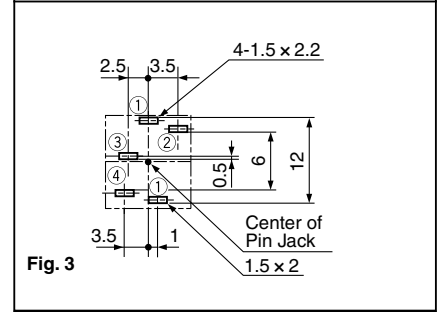

JPJ2202 Series

 $\ell = 22.5 \text{ mm}$

JPJ2202

| Schematic | Housing Color | Cover | Hole Layout |
|-----------|---------------|----------------|---------------|
| | | Ni Plated | (Bottom view) |
| | Black | JPJ2202-01-010 | Fig. 1 |
| | Red | JPJ2202-01-020 | |
| | White | JPJ2202-01-030 | |
| | Yellow | JPJ2202-01-040 | |
| | Black | JPJ1006-01-010 | Fig. 2 |
| | Red | JPJ1006-01-020 | |
| | White | JPJ1006-01-030 | |
| | Yellow | JPJ1006-01-040 | |
| | Black | JPJ1008-01-010 | Fig. 3 |
| | Red | JPJ1008-01-020 | |
| | White | JPJ1008-01-030 | |
| | Yellow | JPJ1008-01-040 | |