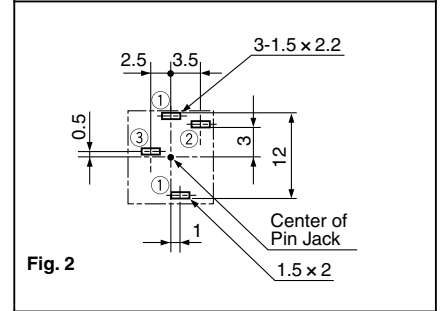

JPJ2202 Series

 $\ell = 22.5 \text{ mm}$

JPJ2202

| Schematic | Housing Color | Cover | Hole Layout |
|-----------|---------------|----------------|---------------|
| | | Ni Plated | (Bottom view) |
| | Black | JPJ2202-01-010 | Fig. 1 |
| | Red | JPJ2202-01-020 | |
| | White | JPJ2202-01-030 | |
| | Yellow | JPJ2202-01-040 | |
| | Black | JPJ1006-01-010 | Fig. 2 |
| | Red | JPJ1006-01-020 | |
| | White | JPJ1006-01-030 | |
| | Yellow | JPJ1006-01-040 | |
| | Black | JPJ1008-01-010 | Fig. 3 |
| | Red | JPJ1008-01-020 | |
| | White | JPJ1008-01-030 | |
| | Yellow | JPJ1008-01-040 | |