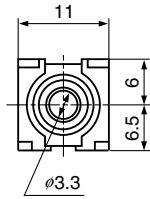

JPJ2202 Series

 $\ell = 22.5 \text{ mm}$

JPJ2202

| Schematic | Housing Color | Cover | Hole Layout |
|-----------|---------------|----------------|---------------|
| | | Ni Plated | (Bottom view) |
| | Black | JPJ2202-01-010 | Fig. 1 |
| | Red | JPJ2202-01-020 | |
| | White | JPJ2202-01-030 | |
| | Yellow | JPJ2202-01-040 | |
| | Black | JPJ1006-01-010 | Fig. 2 |
| | Red | JPJ1006-01-020 | |
| | White | JPJ1006-01-030 | |
| | Yellow | JPJ1006-01-040 | |
| | Black | JPJ1008-01-010 | Fig. 3 |
| | Red | JPJ1008-01-020 | |
| | White | JPJ1008-01-030 | |
| | Yellow | JPJ1008-01-040 | |