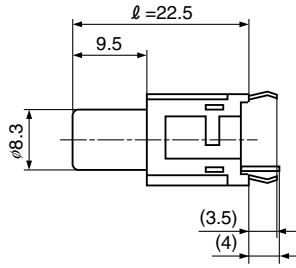

JPJ2202 Series

 $\ell = 22.5 \text{ mm}$

JPJ2202

| Schematic | Housing Color | Cover | Hole Layout |
|-----------|---------------|----------------|---------------|
| | | Ni Plated | (Bottom view) |
| | Black | JPJ2202-01-010 | Fig. 1 |
| | Red | JPJ2202-01-020 | |
| | White | JPJ2202-01-030 | |
| | Yellow | JPJ2202-01-040 | |
| | Black | JPJ1006-01-010 | Fig. 2 |
| | Red | JPJ1006-01-020 | |
| | White | JPJ1006-01-030 | |
| | Yellow | JPJ1006-01-040 | |
| | Black | JPJ1008-01-010 | Fig. 3 |
| | Red | JPJ1008-01-020 | |
| | White | JPJ1008-01-030 | |
| | Yellow | JPJ1008-01-040 | |