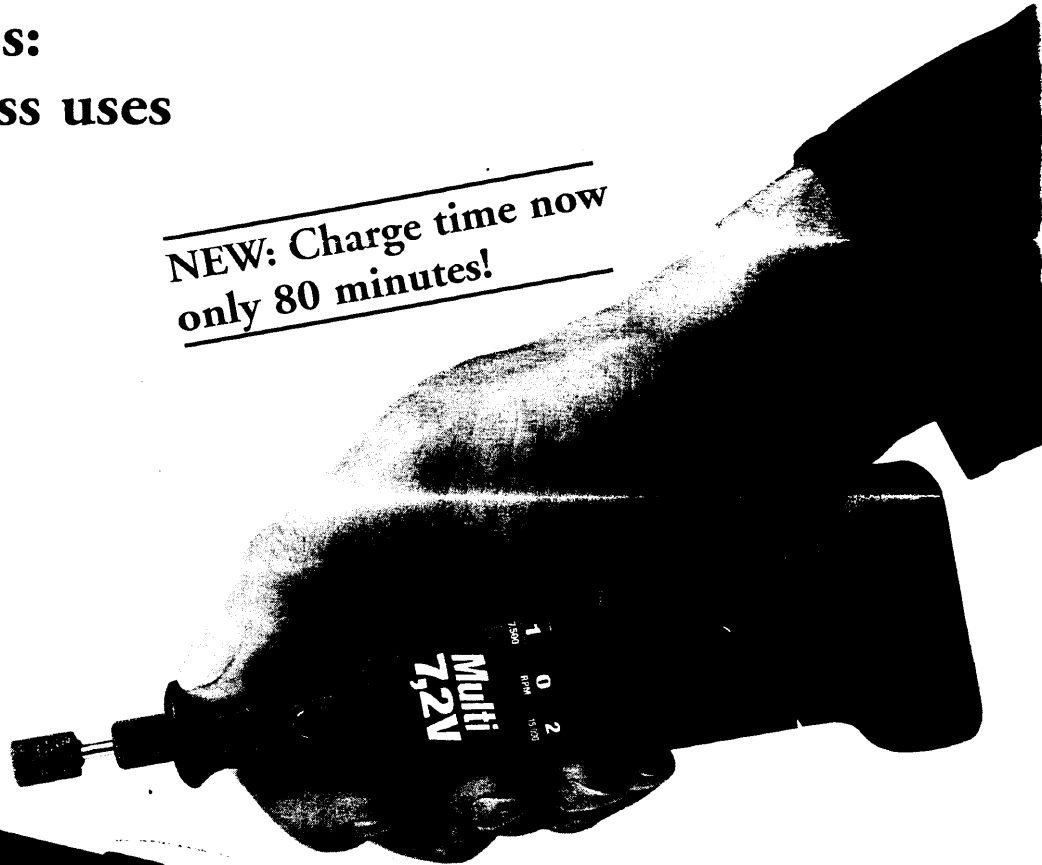

725-5408/5410.

Cordless: countless uses

The Cordless Multi:
Powerful and endlessly
versatile

A declaration of
independence for
craftsmen and DIY
enthusiasts

**NEW: Charge time now
only 80 minutes!**

The full 7701 version: the
Dremel Cordless Multi in a
high-quality plastic case with 25
accessories, powerful charger and
the famous '100+' manual.

The universal tool with flexible shaft for professional use

Includes foot switch for controlling speed,
wall bracket, lubrication grease, handpiece
and 26 accessories with storage box

The most powerful Multi: 250 Watts! Designed
for extreme usage - up to 8 hours continuous
operation is no problem. The flexible shaft
means it can be used anywhere. A tool which
takes efficiency in the workshop to another
dimension!