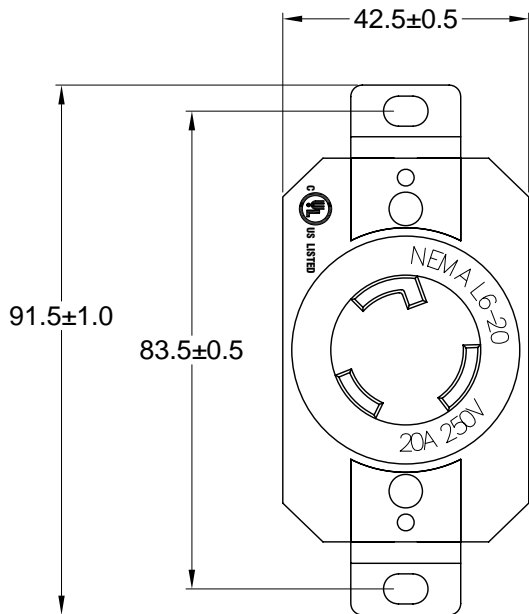

6

5

4

3

2

1

**MATERIAL:**

Housing: PBT, color black  
Bracket: Brass  
Contacts: Brass

**ELECTRICAL SPECIFICATIONS:**

Rated current: 20A  
Rated voltage: 250VAC

APPROVALS:  LISTED

**RoHS  
COMPLIANT**

REVISIONS
CHANGE
CHKG
CHK
APPR
REV
DATE

TOLERANCE UNLESS OTHERWISE SPECIFIED	
X	± 1
X.X	± 0.4
X.XX	± 0.13
DRAWN BY	PB
CHECK BY	
APPR BY	
DATE:	12/13/10
DATE:	
DATE:	

<b>Power Dynamics, Inc.</b>		
Phone: 973 560-0019 Whippany, New Jersey Fax: 973 560-0076		
PART: NEMA L6-20R LOCKING RECEPTACLE		
-		
PART #: PD-L620R-B		SHEET 1 of 1
SIZE: A	ALL DIMENSIONS FOR REFERENCE ONLY	
SCALE: NTS	DIMENSIONS ARE IN MILLIMETERS	
REV:		