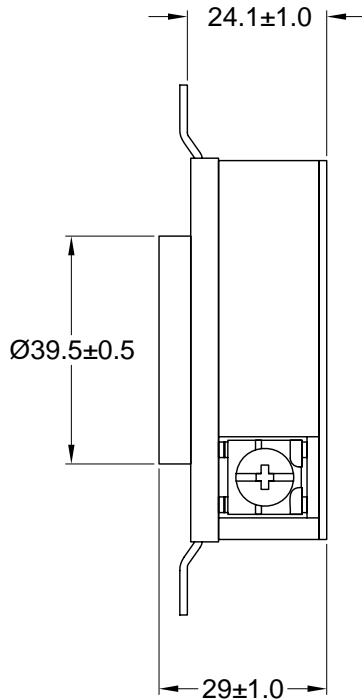

6

5

4

3

2

1

**MATERIAL:**

Housing: PBT, color black  
Bracket: Brass  
Contacts: Brass

**ELECTRICAL SPECIFICATIONS:**

Rated current: 20A  
Rated voltage: 250VAC

APPROVALS:  LISTED

**RoHS  
COMPLIANT**

REVISIONS
CHANGE
CHKG
CHK
APPR
REV
DATE

TOLERANCE UNLESS OTHERWISE SPECIFIED	
X	± 1
X.X	± 0.4
X.XX	± 0.13
DRAWN BY	PB
CHECK BY	
APPR BY	
DATE:	12/13/10
DATE:	
DATE:	

<b>Power Dynamics, Inc.</b>		
Phone: 973 560-0019 Whippany, New Jersey Fax: 973 560-0076		
PART: NEMA L6-20R LOCKING RECEPTACLE		
-		
PART #: PD-L620R-B		SHEET 1 of 1
SIZE: A	ALL DIMENSIONS FOR REFERENCE ONLY	
SCALE: NTS	DIMENSIONS ARE IN MILLIMETERS	
REV:		