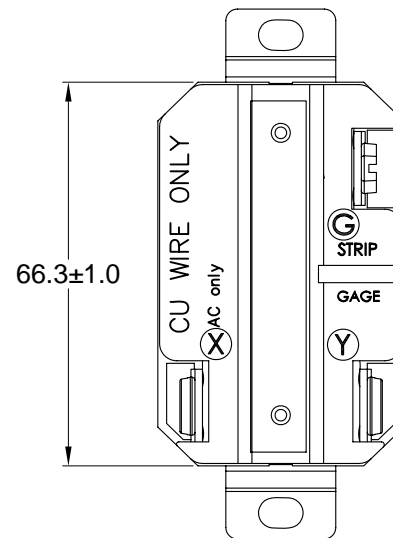

6

5

4

3

2

1

**MATERIAL:**

Housing: PBT, color black  
Bracket: Brass  
Contacts: Brass

**ELECTRICAL SPECIFICATIONS:**

Rated current: 20A  
Rated voltage: 250VAC

APPROVALS:  LISTED

**RoHS  
COMPLIANT**

REVISIONS
CHANGE
CHKG
CHK
APPR
REV
DATE

TOLERANCE UNLESS OTHERWISE SPECIFIED	
X	± 1
X.X	± 0.4
X.XX	± 0.13
DRAWN BY	PB
CHECK BY	
APPR BY	
DATE:	12/13/10
DATE:	
DATE:	

<b>Power Dynamics, Inc.</b>		
Phone: 973 560-0019 Whippany, New Jersey Fax: 973 560-0076		
PART: NEMA L6-20R LOCKING RECEPTACLE		
-		
PART #: PD-L620R-B		SHEET 1 of 1
SIZE: A	ALL DIMENSIONS FOR REFERENCE ONLY	
SCALE: NTS	DIMENSIONS ARE IN MILLIMETERS	
REV:		