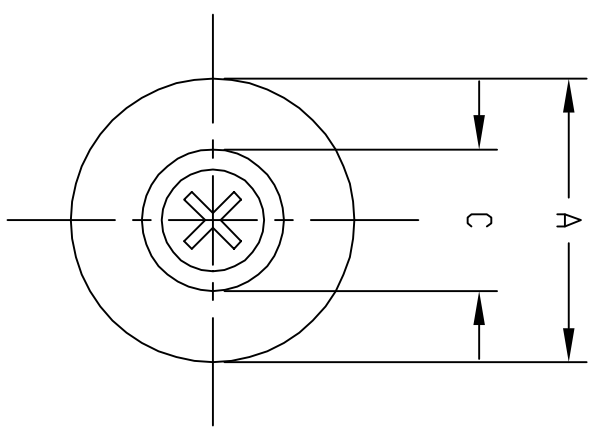

PART NAME

PLASTIC FOOT

PART NO.

F-7264-A & F-7800-A

MATERIAL:

FOOT - POLYETHYLENE
HARDWARE - STEEL

FINISH:

FOOT - BLACK
HARDWARE - ZINC PLATED

SUPPLIED WITH #6-32 SCREW & NUT
SHIPPED UNASSEMBLED BULK PACKED

PART NO.	A	B	C	D	SCREW LENGTH
F-7264-A	0.750 DIA.	0.375	0.375 DIA.	0.250	0.500 LG.
F-7800-A	0.875 DIA.	0.500	0.375 DIA.	0.375	0.625 LG.