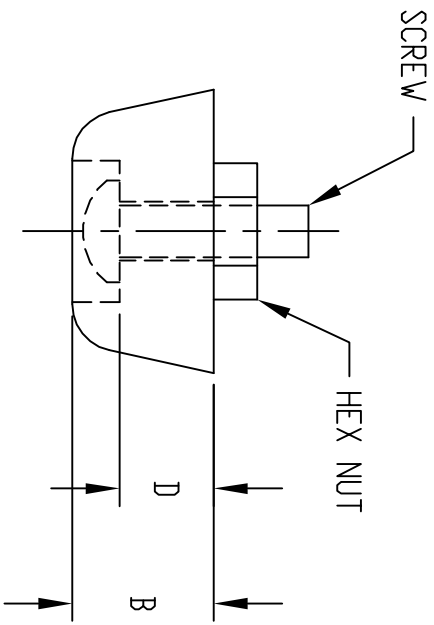

PART NAME

PLASTIC FOOT

PART NO.

F-7264-A & F-7800-A

MATERIAL:

FOOT - POLYETHYLENE
HARDWARE - STEEL

FINISH:

FOOT - BLACK
HARDWARE - ZINC PLATED

SUPPLIED WITH #6-32 SCREW & NUT
SHIPPED UNASSEMBLED BULK PACKED

PART NO.	A	B	C	D	SCREW LENGTH
F-7264-A	0.750 DIA.	0.375	0.375 DIA.	0.250	0.500 LG.
F-7800-A	0.875 DIA.	0.500	0.375 DIA.	0.375	0.625 LG.