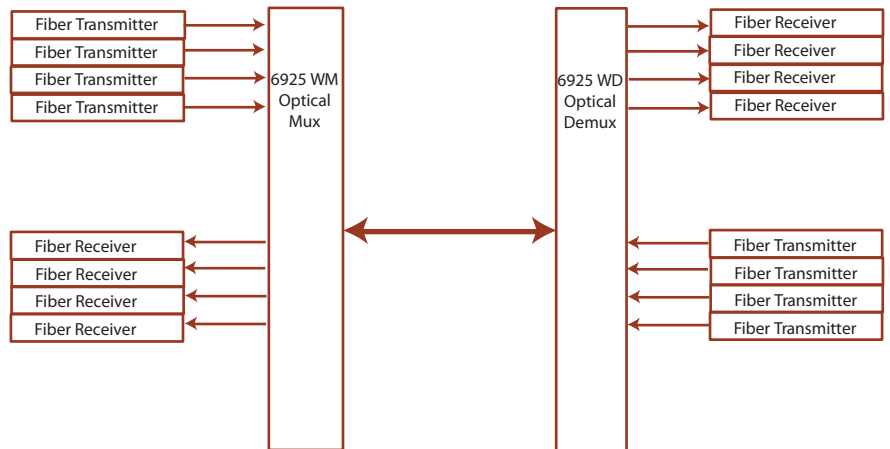

The Emcore Model 6925 Coarse Wave Division Multiplexing (CWDM) is an all-fiber, bidirectional multiplexor / demultiplexor. The CWDM allows up to eight, channels to be stacked in the 1550 nm regions of optical fiber for both unidirectional and bidirectional applications. The Model 6925 implements high channel-to-channel isolation to ensure that no interference occurs between channels in a bidirectional configuration.

CWDM technology increases the capacity of embedded fibers, allowing system growth without costly cable plant upgrades. The Model 6925 is an excellent choice for addressing the increased need for efficient and capable signal transmission.

Features

- Low insertion loss
- Low polarization-dependent loss
- Bi-directional capability
- High channel-to-channel uniformity
- Up to 8 channels
- 1U Rack mountable package
- EDFA compliant wavelengths

Applications

- MDU
- CCTV
- Point to multi-point
- Tapped trunk
- Site diversity

Functional Diagram

General

Specifications	Values
Dimensions	11.9"D x 19"W x 1.75"H
Weight	5.5 lbs
Operating Temperature	-40° to +75°C
Storage Temperature	-45°C to +85°C
Humidity	0 to 95% non-condensing