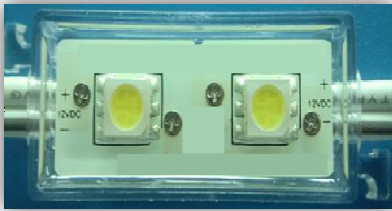

LED Module Specifications

PRODUCT SPECIFICATION

Model No.: FYLM-5050UX3C-02-21-12V-W

Applications:
<ul style="list-style-type: none"> ■ Channel Letters ■ Lighting source for shop windows ■ Indoor Decoration Lighting ■ Advertising Signs ■ Replacement for Neon

E-mail:Sales@foryard.com (General)

[Http://www.foryard.com](http://www.foryard.com)

Model No.: FYLM-5050UX3C-02-21-12V-W

Photo

Drawing (1 meter)

Notes:

1. All dimensions are millimeters.
2. Tolerance is ± 1 mm unless otherwise specified.
3. Specifications are subject to change without notice.
4. Dimension: L32*W16*H10mm.without prior notice.
5. Can be cut or connected every two LEDs.

Circuit Diagram(a single group)

Model No.: FYLM-5050UX3C-02-21-12V-W

■ Rating Electrical/Optical Characteristics(1 PC)

Item	Red	Yellow	Blue	Green	White
Operation Voltage(V)	DC12	DC12	DC12	DC12	DC12
Power Dissipation(V)	0.48	0.48	0.48	0.48	0.48
Input Current(mA)	40	40	40	40	40
Wavelength(nm)	625-635	590-594	465-475	515-525	CCT:5000K-6500K
Single LED Luminous Intensity(MCD)	1500	1500	1200	5000	6000
Luminous Flux(lm)	12.6	12.6	8.4	25.2	36
Angle(°)	120				
Operation Temperature(°C)	-20~60				
single LED Operating Current(mA)	20				
LED Quantity(pcs)	2				
Dimension:(mm)	L32*W16*H10				
Life Time(hrs)	50000				
net weight:(g)	15				
Approval	CE (NO: E8 06 01 57489 001)				

■ Rating Electrical/Optical Characteristics(20 PC)

Item	Red	Yellow	Blue	Green	White
Power Dissipation	9.6W	9.6W	9.6W	9.6W	9.6W
Total Length	2m±0.1m	2m±0.1m	2m±0.1m	2m±0.1m	2m±0.1m
Input Current(mA)	800	800	800	800	800
Weight	300g	300g	300g	300g	300g