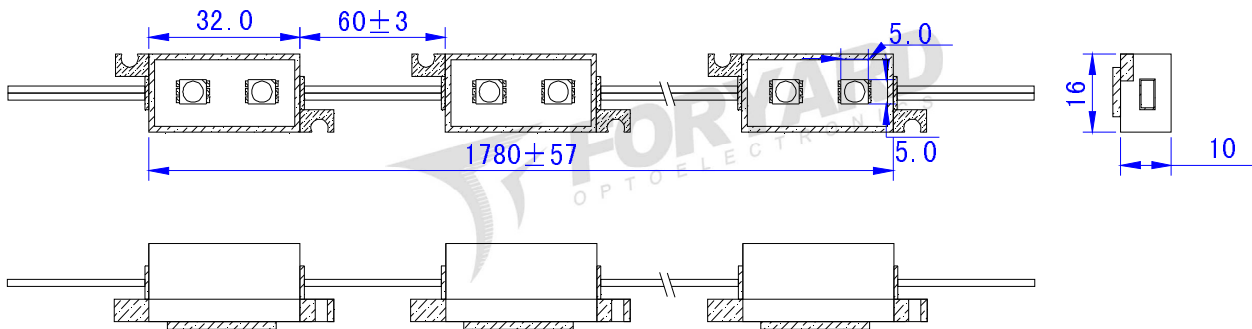

E-mail:Sales@foryard.com (General)

[Http://www.foryard.com](http://www.foryard.com)

Model No.: FYLM-5050UX3C-02-21-12V-W

Photo

Drawing (1 meter)

Notes:

1. All dimensions are millimeters.
2. Tolerance is ± 1 mm unless otherwise specified.
3. Specifications are subject to change without notice.
4. Dimension: L32*W16*H10mm.without prior notice.
5. Can be cut or connected every two LEDs.

Circuit Diagram(a single group)

Model No.: FYLM-5050UX3C-02-21-12V-W

■ Rating Electrical/Optical Characteristics(1 PC)

Item	Red	Yellow	Blue	Green	White
Operation Voltage(V)	DC12	DC12	DC12	DC12	DC12
Power Dissipation(V)	0.48	0.48	0.48	0.48	0.48
Input Current(mA)	40	40	40	40	40
Wavelength(nm)	625-635	590-594	465-475	515-525	CCT:5000K-6500K
Single LED Luminous Intensity(MCD)	1500	1500	1200	5000	6000
Luminous Flux(lm)	12.6	12.6	8.4	25.2	36
Angle(°)	120				
Operation Temperature(°C)	-20~60				
single LED Operating Current(mA)	20				
LED Quantity(pcs)	2				
Dimension:(mm)	L32*W16*H10				
Life Time(hrs)	50000				
net weight:(g)	15				
Approval	CE (NO: E8 06 01 57489 001)				

■ Rating Electrical/Optical Characteristics(20 PC)

Item	Red	Yellow	Blue	Green	White
Power Dissipation	9.6W	9.6W	9.6W	9.6W	9.6W
Total Length	2m±0.1m	2m±0.1m	2m±0.1m	2m±0.1m	2m±0.1m
Input Current(mA)	800	800	800	800	800
Weight	300g	300g	300g	300g	300g