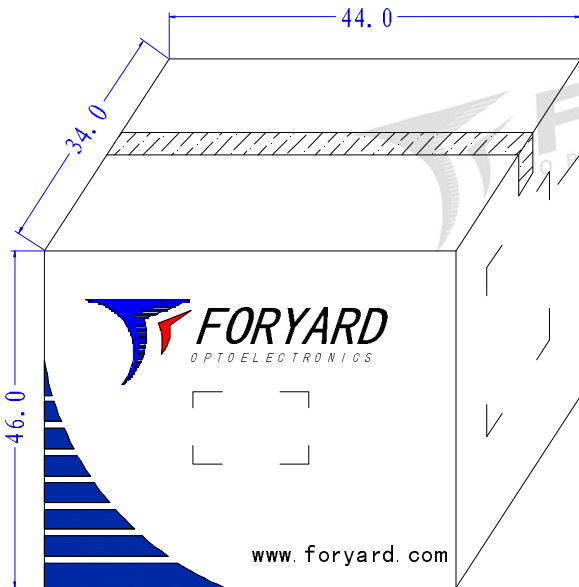

E-mail:Sales@foryard.com (General)

[Http://www.foryard.com](http://www.foryard.com)

Model No.: FYLM-5050UX3C-02-21-12V-W

Photo

Drawing (1 meter)

Notes:

1. All dimensions are millimeters.
2. Tolerance is ± 1 mm unless otherwise specified.
3. Specifications are subject to change without notice.
4. Dimension: L32*W16*H10mm.without prior notice.
5. Can be cut or connected every two LEDs.

■ Rating Electrical/Optical Characteristics(20 PC)

Item	Red	Yellow	Blue	Green	White
Power Dissipation	9.6W	9.6W	9.6W	9.6W	9.6W
Total Length	2m±0.1m	2m±0.1m	2m±0.1m	2m±0.1m	2m±0.1m
Input Current(mA)	800	800	800	800	800
Weight	300g	300g	300g	300g	300g

Model No.: FYLM-5050UX3C-02-21-12V-W

Package(5 meters)

The backsides of all products will stick '3M' branded double-sided sticker with 10mm width.

XPCS/Polybag

24Boxes/Carton

OUTSIDE LABEL

xPolybags/Box

OUTSIDE LABEL