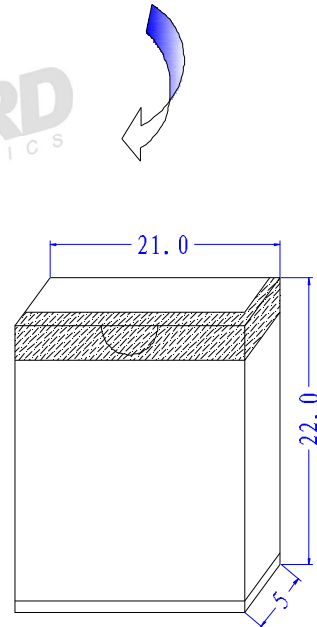

E-mail:Sales@foryard.com (General)

[Http://www.foryard.com](http://www.foryard.com)

Model No.: FYLM-5050UX3C-02-21-12V-W

Photo

Drawing (1 meter)

Notes:

1. All dimensions are millimeters.
2. Tolerance is ± 1 mm unless otherwise specified.
3. Specifications are subject to change without notice.
4. Dimension: L32*W16*H10mm.without prior notice.
5. Can be cut or connected every two LEDs.

Circuit Diagram(a single group)

Model No.: FYLM-5050UX3C-02-21-12V-W

■ Rating Electrical/Optical Characteristics(1 PC)

Item	Red	Yellow	Blue	Green	White
Operation Voltage(V)	DC12	DC12	DC12	DC12	DC12
Power Dissipation(V)	0.48	0.48	0.48	0.48	0.48
Input Current(mA)	40	40	40	40	40
Wavelength(nm)	625-635	590-594	465-475	515-525	CCT:5000K-6500K
Single LED Luminous Intensity(MCD)	1500	1500	1200	5000	6000
Luminous Flux(lm)	12.6	12.6	8.4	25.2	36
Angle(°)	120				
Operation Temperature(°C)	-20~60				
single LED Operating Current(mA)	20				
LED Quantity(pcs)	2				
Dimension:(mm)	L32*W16*H10				
Life Time(hrs)	50000				
net weight:(g)	15				
Approval	CE (NO: E8 06 01 57489 001)				

■ Rating Electrical/Optical Characteristics(20 PC)

Item	Red	Yellow	Blue	Green	White
Power Dissipation	9.6W	9.6W	9.6W	9.6W	9.6W
Total Length	2m±0.1m	2m±0.1m	2m±0.1m	2m±0.1m	2m±0.1m
Input Current(mA)	800	800	800	800	800
Weight	300g	300g	300g	300g	300g

Model No.: FYLM-5050UX3C-02-21-12V-W

Package(5 meters)

The backsides of all products will stick '3M' branded double-sided sticker with 10mm width.

XPCS/Polybag

24Boxes/Carton

OUTSIDE LABEL

xPolybags/Box

OUTSIDE LABEL