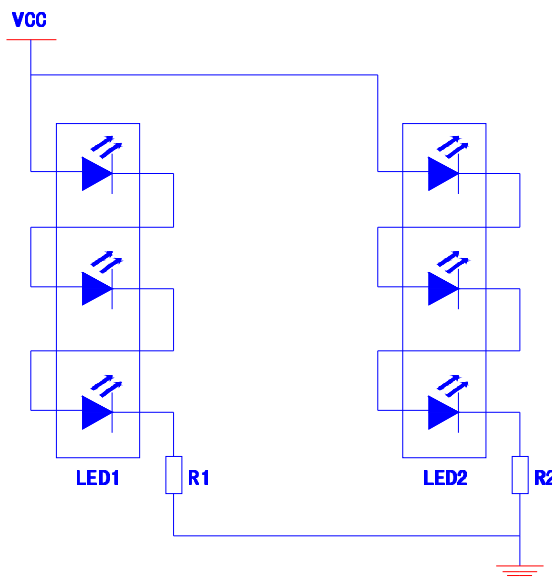

E-mail:Sales@foryard.com (General)

[Http://www.foryard.com](http://www.foryard.com)

Model No.: FYLM-5050UX3C-02-21-12V-W

Photo

Drawing (1 meter)

Notes:

1. All dimensions are millimeters.
2. Tolerance is ± 1 mm unless otherwise specified.
3. Specifications are subject to change without notice.
4. Dimension: L32*W16*H10mm.without prior notice.
5. Can be cut or connected every two LEDs.

Circuit Diagram(a single group)

Model No.: FYLM-5050UX3C-02-21-12V-W

■ Rating Electrical/Optical Characteristics(1 PC)

Item	Red	Yellow	Blue	Green	White
Operation Voltage(V)	DC12	DC12	DC12	DC12	DC12
Power Dissipation(V)	0.48	0.48	0.48	0.48	0.48
Input Current(mA)	40	40	40	40	40
Wavelength(nm)	625-635	590-594	465-475	515-525	CCT:5000K-6500K
Single LED Luminous Intensity(MCD)	1500	1500	1200	5000	6000
Luminous Flux(lm)	12.6	12.6	8.4	25.2	36
Angle(°)	120				
Operation Temperature(°C)	-20~60				
single LED Operating Current(mA)	20				
LED Quantity(pcs)	2				
Dimension:(mm)	L32*W16*H10				
Life Time(hrs)	50000				
net weight:(g)	15				
Approval	CE (NO: E8 06 01 57489 001)				

■ Rating Electrical/Optical Characteristics(20 PC)

Item	Red	Yellow	Blue	Green	White
Power Dissipation	9.6W	9.6W	9.6W	9.6W	9.6W
Total Length	2m±0.1m	2m±0.1m	2m±0.1m	2m±0.1m	2m±0.1m
Input Current(mA)	800	800	800	800	800
Weight	300g	300g	300g	300g	300g