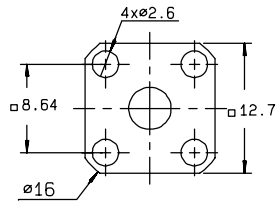

STRAIGHT FEMALE FLANGE RECEPTACLES (Extended dielectric) - STRAIGHT TERMINAL

Fig. 1

Fig. 2

Part number (gold)	Part number (passivated)	Fig.	Dimensions (mm)		Captive center contact	Cut out	Note
			A	B			
R125 512 000	R125 512 001	1	14.3	3.2	yes	P04	square flange
R125 513 000	R125 513 001	1	12.7	1.6	yes	P04	
R125 462 000	R125 462 001	2			yes	P01	2 hole flange

STRAIGHT MALE FLANGE RECEPTACLES - STRAIGHT TERMINAL

Fig. 1

Fig. 2

Part number (gold)	Part number (passivated)	Captive center contact	Cut out	Note
R125 492 000●	R125 492 001●	yes	P04	square flange
R125 484 000	R125 484 001	yes	P01	2 hole flange