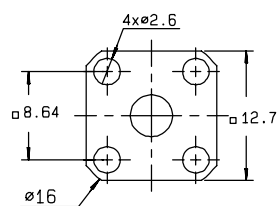

STRAIGHT FEMALE FLANGE RECEPTACLES (Extended dielectric) - STRAIGHT TERMINAL

Fig. 1

Fig. 2

Part number (gold)	Part number (passivated)	Fig.	Dimensions (mm)		Captive center contact	Cut out	Note
			A	B			
R125 512 000	R125 512 001	1	14.3	3.2	yes	P04	square flange
R125 513 000	R125 513 001	1	12.7	1.6	yes	P04	
R125 462 000	R125 462 001	2			yes	P01	2 hole flange

STRAIGHT MALE FLANGE RECEPTACLES - STRAIGHT TERMINAL

Fig. 1

Fig. 2

Part number (gold)	Part number (passivated)	Captive center contact	Cut out	Note
R125 492 000●	R125 492 001●	yes	P04	square flange
R125 484 000	R125 484 001	yes	P01	2 hole flange