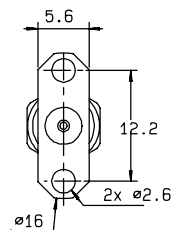

STRAIGHT FEMALE FLANGE RECEPTACLES (Extended dielectric) - STRAIGHT TERMINAL

Fig. 1

Fig. 2

Part number (gold)	Part number (passivated)	Fig.	Dimensions (mm)		Captive center contact	Cut out	Note
			A	B			
R125 512 000	R125 512 001	1	14.3	3.2	yes	P04	square flange
R125 513 000	R125 513 001	1	12.7	1.6	yes	P04	
R125 462 000	R125 462 001	2			yes	P01	2 hole flange

STRAIGHT MALE FLANGE RECEPTACLES - STRAIGHT TERMINAL

Fig. 1

Fig. 2

Part number (gold)	Part number (passivated)	Captive center contact	Cut out	Note
R125 492 000●	R125 492 001●	yes	P04	square flange
R125 484 000	R125 484 001	yes	P01	2 hole flange