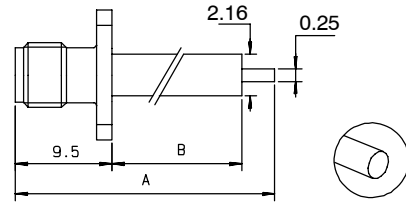

STRAIGHT FEMALE FLANGE RECEPTACLES (Extended dielectric) - STRAIGHT TERMINAL

Fig. 1

Fig. 2

Part number (gold)	Part number (passivated)	Fig.	Dimensions (mm)		Captive center contact	Cut out	Note
			A	B			
R125 512 000	R125 512 001	1	14.3	3.2	yes	P04	square flange
R125 513 000	R125 513 001	1	12.7	1.6	yes	P04	
R125 462 000	R125 462 001	2			yes	P01	2 hole flange

STRAIGHT MALE FLANGE RECEPTACLES - STRAIGHT TERMINAL

Fig. 1

Fig. 2

Part number (gold)	Part number (passivated)	Captive center contact	Cut out	Note
R125 492 000●	R125 492 001●	yes	P04	square flange
R125 484 000	R125 484 001	yes	P01	2 hole flange