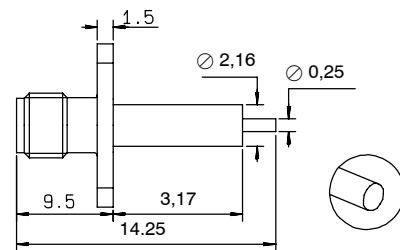

STRAIGHT FEMALE FLANGE RECEPTACLES (Extended dielectric) - STRAIGHT TERMINAL

Fig. 1

Fig. 2

Part number (gold)	Part number (passivated)	Fig.	Dimensions (mm)		Captive center contact	Cut out	Note
			A	B			
R125 512 000	R125 512 001	1	14.3	3.2	yes	P04	square flange
R125 513 000	R125 513 001	1	12.7	1.6	yes	P04	
R125 462 000	R125 462 001	2			yes	P01	2 hole flange

STRAIGHT MALE FLANGE RECEPTACLES - STRAIGHT TERMINAL

Fig. 1

Fig. 2

Part number (gold)	Part number (passivated)	Captive center contact	Cut out	Note
R125 492 000●	R125 492 001●	yes	P04	square flange
R125 484 000	R125 484 001	yes	P01	2 hole flange