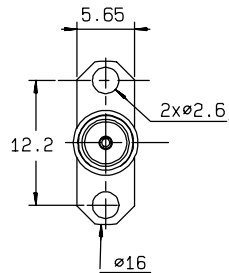

STRAIGHT FEMALE FLANGE RECEPTACLES (Extended dielectric) - STRAIGHT TERMINAL

Fig. 1

Fig. 2

Part number (gold)	Part number (passivated)	Fig.	Dimensions (mm)		Captive center contact	Cut out	Note
			A	B			
R125 512 000	R125 512 001	1	14.3	3.2	yes	P04	square flange
R125 513 000	R125 513 001	1	12.7	1.6	yes	P04	
R125 462 000	R125 462 001	2			yes	P01	2 hole flange

STRAIGHT MALE FLANGE RECEPTACLES - STRAIGHT TERMINAL

Fig. 1

Fig. 2

Part number (gold)	Part number (passivated)	Captive center contact	Cut out	Note
R125 492 000●	R125 492 001●	yes	P04	square flange
R125 484 000	R125 484 001	yes	P01	2 hole flange