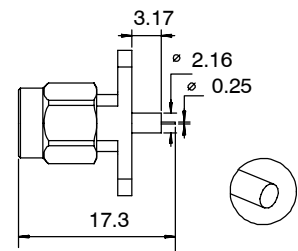

STRAIGHT FEMALE FLANGE RECEPTACLES (Extended dielectric) - STRAIGHT TERMINAL

Fig. 1

Fig. 2

Part number (gold)	Part number (passivated)	Fig.	Dimensions (mm)		Captive center contact	Cut out	Note
			A	B			
R125 512 000	R125 512 001	1	14.3	3.2	yes	P04	square flange
R125 513 000	R125 513 001	1	12.7	1.6	yes	P04	
R125 462 000	R125 462 001	2			yes	P01	2 hole flange

STRAIGHT MALE FLANGE RECEPTACLES - STRAIGHT TERMINAL

Fig. 1

Fig. 2

Part number (gold)	Part number (passivated)	Captive center contact	Cut out	Note
R125 492 000●	R125 492 001●	yes	P04	square flange
R125 484 000	R125 484 001	yes	P01	2 hole flange