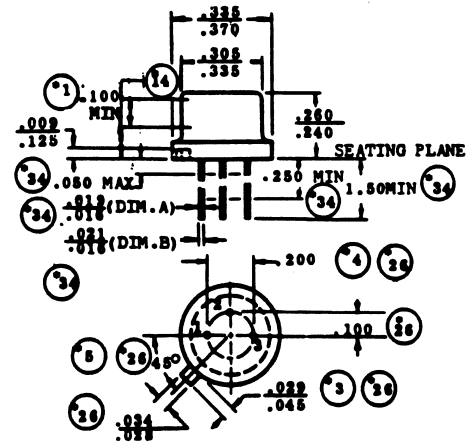

STERN AVE.
RINGFIELD, NEW JERSEY 07081
S.A.

TELEPHONE: (201) 376-2922
(212) 227-6000
FAX: (201) 376-8966

PARAMETERS

2N2324

SCR, V(DRM) = 100 V TO 199.9 V

Description: SCR, V(DRM) = 100 V to 199.9 V

Manufacturer.....	
Mil/High-Rel? (Y/N).....	
V(drm) Max.....	100
It(stat) Max. (A).....	1.62
@Temp. (test) (xC).....	25#
Supp Curr. I(TSM).....	15%
Firing Char-Igt Max.....	200u
Firing Char-Vgt Max.....	800m
Id(off) Max. (A).....	100u
@Temp. (test) (xC).....	125u
I(h) Max. (A).....	2.0m
V(T) Max.....	2.0%
@It (A).....	3.1
Dv/Dt Worst Case.....	
t(switch) Off Typ. Time (S)...	
@It (test) (A).....	
t(switch) Off Typ. Time (S)...	
Oper. Temp (xC) Min.....	-65
Oper. Temp (xC) Max.....	125u
Pkg Style.....	TO-5
Surface Mounted (Y/N).....	N

u Junction Temperature # Case Temperature % @ above 125xC 2 It(rms)