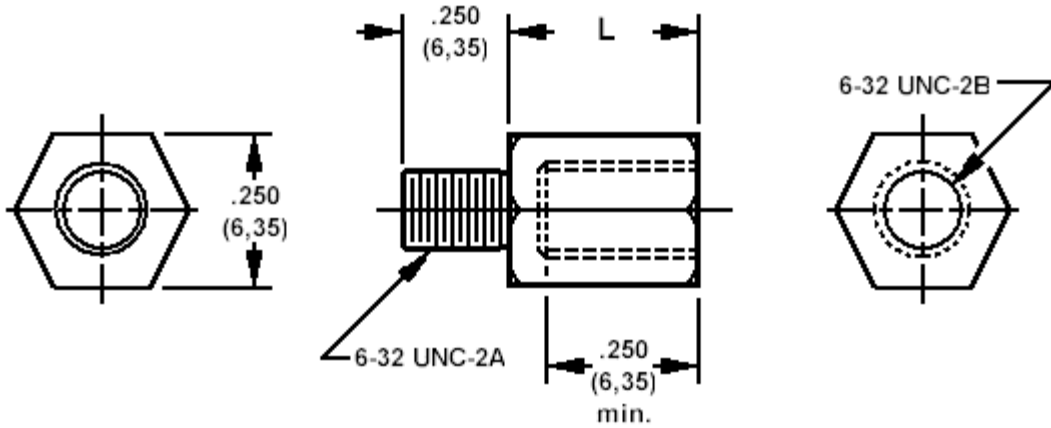

350-1299 Spacer/Stand-off, hexagonal, threaded

How to order code
350-1299-XX-YY-00
 Basic Part No XX = L dimension, YY = Plating Finish

DIMENSIONS (XX)		
	(XX)	L
350-1299	-01	.375 (9,53)
	-02	.500 (12,70)

MATERIALS			
Component	Material	Finish (YY)	
Spacer/Stand-Off	Brass	-02 Nickel	-07 Cadmium (plus Chromate)