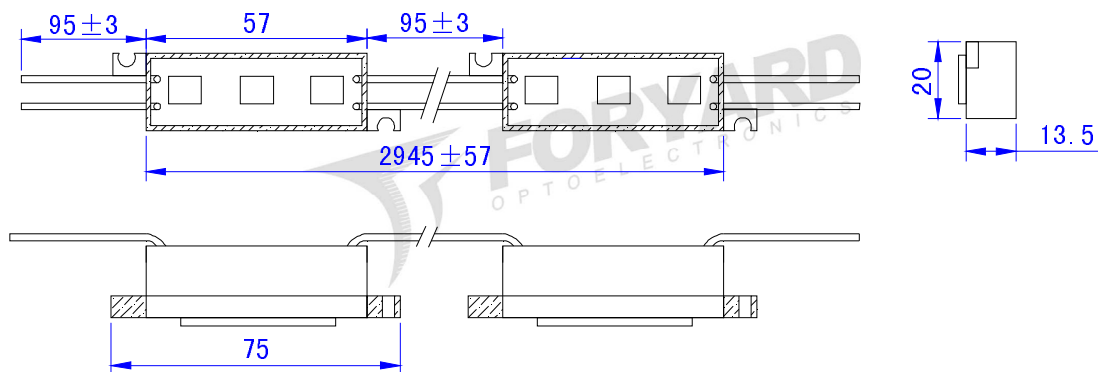

E-mail:Sales@foryard.com (General)

[Http://www.foryard.com](http://www.foryard.com)

Model No.: FYLM-1134UXC-03-03-12V-W

Photo

Drawing (1 meter)

Notes:

1. All dimensions are millimeters.
2. Tolerance is ±1mm unless otherwise specified.
3. Specifications are subject to change without notice.
4. Dimension: L57*W20*H13.5mm.without prior notice.
5. Can be cut or connected every three LEDs.

Circuit Diagram(a single group)

Model No.: FYLM-1134UXC-03-03-12V-W

■ Rating Electrical/Optical Characteristics(1 PC)

Item	Red	Yellow	Blue	Green	White
Operation Voltage(V)	DC12	DC12	DC12	DC12	DC12
Power Dissipation(V)	0.3	0.3	0.3	0.3	0.3
Input Current(mA)	25	25	25	25	25
Wavelength(nm)	625-635	590-594	465-475	515-525	CCT:5000K-6500K
Single LED Luminous Intensity(MCD)	1000	1000	600	4000	5000
Luminous Flux(lm)	7.2	7.2	2.7	14	18
Angle(°)	120				
Operation Temperature(°C)	-20~60				
single LED Operating Current(mA)	20				
LED Quantity(pcs)	3				
Dimension:(mm)	L80*W20*H12				
Life Time(hrs)	50000				
net weight:(g)	20				
Approval	CE (NO: E8 06 01 57489 001)				

■ Rating Electrical/Optical Characteristics(20 PC)

Item	Red	Yellow	Blue	Green	White
Power Dissipation	6W	6W	6W	6W	6W
Total Length	2.6m±0.1m	2.6m±0.1m	2.6m±0.1m	2.6m±0.1m	2.6m±0.1m
Input Current(mA)	1200	1200	1200	1200	1200
Weight	400g	400g	400g	400g	400g