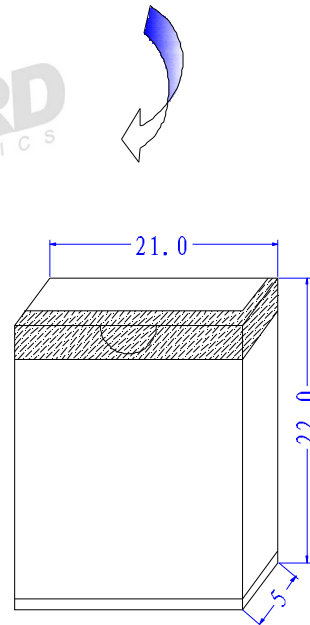

E-mail:Sales@foryard.com (General)

[Http://www.foryard.com](http://www.foryard.com)

Model No.: FYLM-1134UXC-03-03-12V-W

Photo

Drawing (1 meter)

Notes:

1. All dimensions are millimeters.
2. Tolerance is ±1mm unless otherwise specified.
3. Specifications are subject to change without notice.
4. Dimension: L57*W20*H13.5mm.without prior notice.
5. Can be cut or connected every three LEDs.

Circuit Diagram(a single group)

Model No.: FYLM-1134UXC-03-03-12V-W

■ Rating Electrical/Optical Characteristics(1 PC)

Item	Red	Yellow	Blue	Green	White
Operation Voltage(V)	DC12	DC12	DC12	DC12	DC12
Power Dissipation(V)	0.3	0.3	0.3	0.3	0.3
Input Current(mA)	25	25	25	25	25
Wavelength(nm)	625-635	590-594	465-475	515-525	CCT:5000K-6500K
Single LED Luminous Intensity(MCD)	1000	1000	600	4000	5000
Luminous Flux(lm)	7.2	7.2	2.7	14	18
Angle(°)	120				
Operation Temperature(°C)	-20~60				
single LED Operating Current(mA)	20				
LED Quantity(pcs)	3				
Dimension:(mm)	L80*W20*H12				
Life Time(hrs)	50000				
net weight:(g)	20				
Approval	CE (NO: E8 06 01 57489 001)				

■ Rating Electrical/Optical Characteristics(20 PC)

Item	Red	Yellow	Blue	Green	White
Power Dissipation	6W	6W	6W	6W	6W
Total Length	2.6m±0.1m	2.6m±0.1m	2.6m±0.1m	2.6m±0.1m	2.6m±0.1m
Input Current(mA)	1200	1200	1200	1200	1200
Weight	400g	400g	400g	400g	400g

Model No.: FYLM-1134UXC-03-03-12V-W

Package(5 meters)

The backsides of all products will stick '3M' branded double-sided sticker with 10mm width.

XPCS/Polybag

24Boxes/Carton

OUTSIDE LABEL

xPolybags/Box

OUTSIDE LABEL