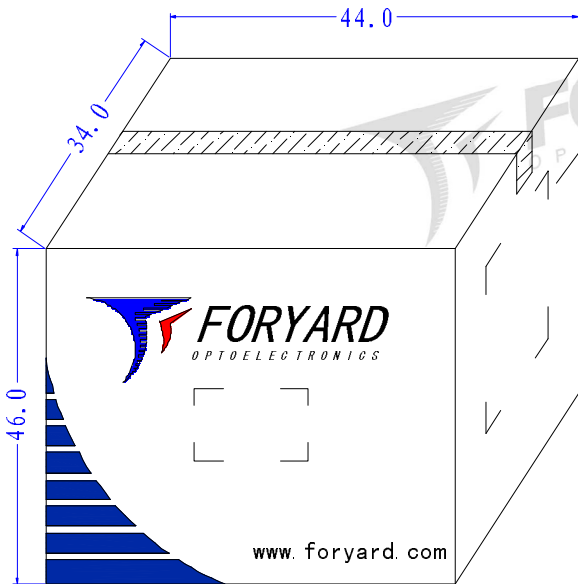

E-mail:Sales@foryard.com (General)

[Http://www.foryard.com](http://www.foryard.com)

Model No.: FYLM-1134UXC-03-03-12V-W

Photo

Drawing (1 meter)

Notes:

1. All dimensions are millimeters.
2. Tolerance is ±1mm unless otherwise specified.
3. Specifications are subject to change without notice.
4. Dimension: L57*W20*H13.5mm.without prior notice.
5. Can be cut or connected every three LEDs.

■ Rating Electrical/Optical Characteristics(20 PC)

Item	Red	Yellow	Blue	Green	White
Power Dissipation	6W	6W	6W	6W	6W
Total Length	2.6m±0.1m	2.6m±0.1m	2.6m±0.1m	2.6m±0.1m	2.6m±0.1m
Input Current(mA)	1200	1200	1200	1200	1200
Weight	400g	400g	400g	400g	400g

Model No.: FYLM-1134UXC-03-03-12V-W

Package(5 meters)

The backsides of all products will stick '3M' branded double-sided sticker with 10mm width.

XPCS/Polybag

24Boxes/Carton

OUTSIDE LABEL

xPolybags/Box

OUTSIDE LABEL