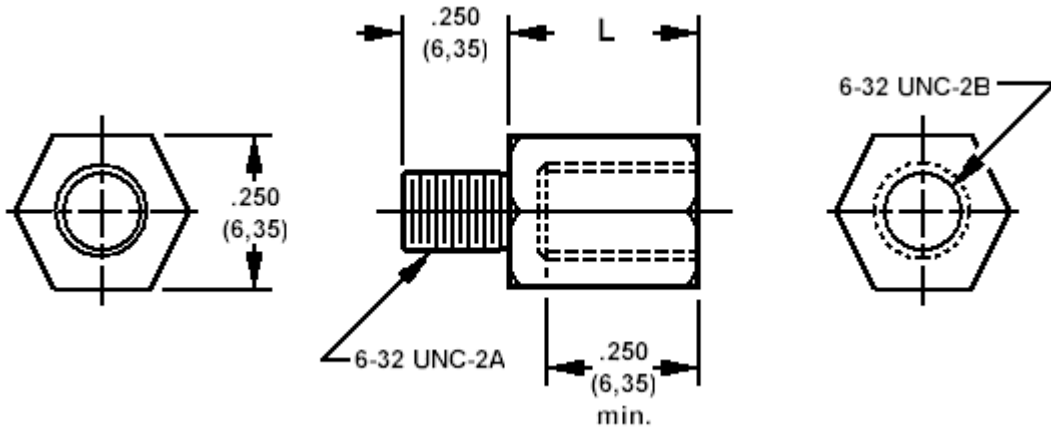

350-7422 Spacer/Stand-off, hexagonal, threaded

How to order code
350-7422-XX-YY-00
 Basic Part No XX = L dimension, YY = Plating Finish

DIMENSIONS (XX)		
	(XX)	L
350-7422	-01	.375 (9,53)
	-02	.500 (12,70)

MATERIALS		
Component	Material	Finish (YY)
		-19
Spacer/Stand-Off	Aluminium	Clear Chromate