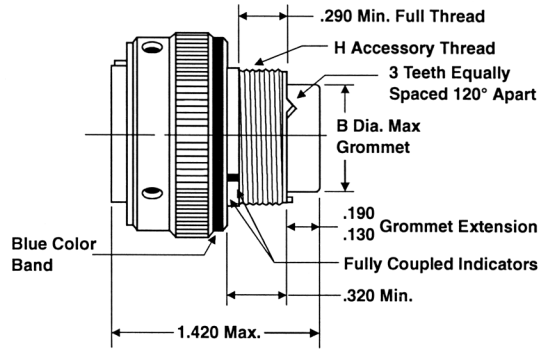

Miniature Cylindrical MIL-C-26482, Series 2

MS3476 straight plug

MS3475 straight plug with RFI grounding fingers

**Plug Shell,
Bayonet Coupling**
Military No. MS3476
Amphenol/Matrix No. MB16

**Plug Shell, RFI Grounding,
Bayonet Coupling**
Military No. MS3475
Amphenol/Matrix No. MB18

To complete order number see how to order, page 14.

Shell Size	A Dia. Max.	B Dia. Max.	H Accessory Thread Class 2A
8	.782	.305	.5000-20 UNF
10	.926	.405	.6250-24 UNEF
12	1.043	.531	.7500-20 UNEF
14	1.183	.665	.8750-20 UNEF
16	1.305	.790	1.0000-20 UNEF
18	1.391	.869	1.0625-18 UNEF
20	1.531	.994	1.1875-18 UNEF
22	1.656	1.119	1.3125-18 UNEF
24	1.777	1.244	1.4375-18 UNEF