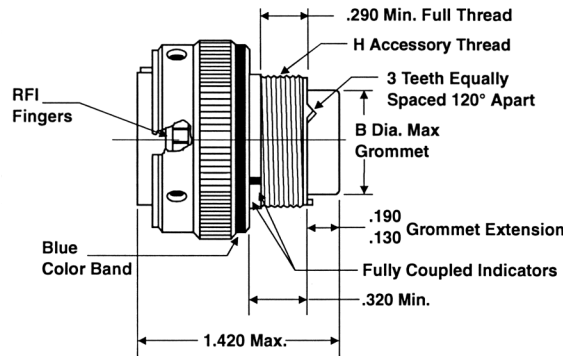

Miniature Cylindrical MIL-C-26482, Series 2

MS3476 straight plug

MS3475 straight plug with RFI grounding fingers

**Plug Shell,
Bayonet Coupling**
Military No. MS3476
Amphenol/Matrix No. MB16

**Plug Shell, RFI Grounding,
Bayonet Coupling**
Military No. MS3475
Amphenol/Matrix No. MB18

To complete order number see how to order, page 14.

Shell Size	A Dia. Max.	B Dia. Max.	H Accessory Thread Class 2A
8	.782	.305	.5000-20 UNF
10	.926	.405	.6250-24 UNEF
12	1.043	.531	.7500-20 UNEF
14	1.183	.665	.8750-20 UNEF
16	1.305	.790	1.0000-20 UNEF
18	1.391	.869	1.0625-18 UNEF
20	1.531	.994	1.1875-18 UNEF
22	1.656	1.119	1.3125-18 UNEF
24	1.777	1.244	1.4375-18 UNEF