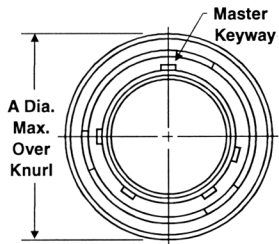

Miniature Cylindrical MIL-C-26482, Series 2

MS3476 straight plug

MS3475 straight plug with RFI grounding fingers

**Plug Shell,
Bayonet Coupling**
Military No. MS3476
Amphenol/Matrix No. MB16

**Plug Shell, RFI Grounding,
Bayonet Coupling**
Military No. MS3475
Amphenol/Matrix No. MB18

To complete order number see how to order, page 14.

Shell Size	A Dia. Max.	B Dia. Max.	H Accessory Thread Class 2A
8	.782	.305	.5000-20 UNF
10	.926	.405	.6250-24 UNEF
12	1.043	.531	.7500-20 UNEF
14	1.183	.665	.8750-20 UNEF
16	1.305	.790	1.0000-20 UNEF
18	1.391	.869	1.0625-18 UNEF
20	1.531	.994	1.1875-18 UNEF
22	1.656	1.119	1.3125-18 UNEF
24	1.777	1.244	1.4375-18 UNEF