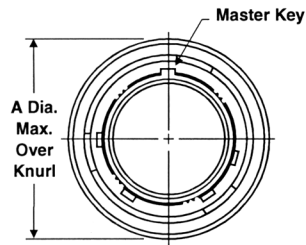

Miniature Cylindrical MIL-C-26482, Series 2

MS3476 straight plug

MS3475 straight plug with RFI grounding fingers

**Plug Shell,
Bayonet Coupling**
Military No. MS3476
Amphenol/Matrix No. MB16

**Plug Shell, RFI Grounding,
Bayonet Coupling**
Military No. MS3475
Amphenol/Matrix No. MB18

To complete order number see how to order, page 14.

Shell Size	A Dia. Max.	B Dia. Max.	H Accessory Thread Class 2A
8	.782	.305	.5000-20 UNF
10	.926	.405	.6250-24 UNEF
12	1.043	.531	.7500-20 UNEF
14	1.183	.665	.8750-20 UNEF
16	1.305	.790	1.0000-20 UNEF
18	1.391	.869	1.0625-18 UNEF
20	1.531	.994	1.1875-18 UNEF
22	1.656	1.119	1.3125-18 UNEF
24	1.777	1.244	1.4375-18 UNEF