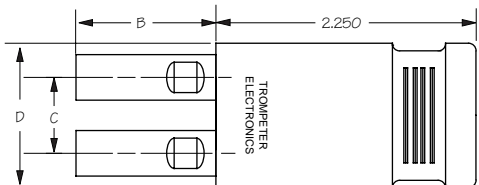

AUDIO PATCHING & STANDARD COAX LOOPING PLUGS

AUDIO/VIDEO PATCH CORD

VIOLET, 75Ω WE, .090" CENTER PIN

AVPCW-L-75	AVPC-L-50	B = .625	C = 3.485
AVPCLW-L-75	AVPCL-L-50	B = 1.000	C = 3.765

SINGLE AUDIO JACK

3 CIRCUIT NORMALING
JJO-42 TYPE **M641/3-2**

Standard Coax Looping Plugs...

LOOPING PLUGS

Handle: B=1.51" C=.625" D=1.20"	Center Pin	50Ω RCA
PLAIN	.070"	LP-Z
PINCH	.070"	LPP-Z
TEST POINT SINGLE	.070"	LPTP-Z
TEST POINT DUAL	.070"	LP2TP-Z
BNC MONITOR	.070"	LPA-Z

Handle: B=1.51" C=1.00" D=1.57"	Center Pin	50Ω RCA
PLAIN	.070"	LPL-Z
TEST POINT SINGLE	.070"	LPLTP-Z
BNC MONITOR	.070"	LPLA-Z

Handle: B=1.25" C=.625" D=1.20"	Center Pin	75Ω WE
PLAIN	.090"	LPW-Z
PINCH	.090"	LPPW-Z
TEST POINT SINGLE	.090"	LPWTP-Z
TEST POINT DUAL	.090"	LPW2TP-Z
BNC MONITOR	.090"	LPWA-Z

Handle: B=1.25" C=1.00" D=1.57"	Center Pin	75Ω WE
PLAIN	.090"	LPLW-Z
TEST POINT SINGLE	.090"	LPLWTP-Z
BNC MONITOR	.090"	LPLWA-Z

Handles are color coded:
Green = 50Ω Violet = 75Ω White = 93Ω

DUAL AUDIO JACK