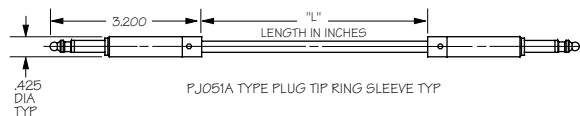

Handle: B=1.51" C=1.00" D=1.57"	Center Pin	50Ω RCA
PLAIN	.070"	LPL-Z
TEST POINT SINGLE	.070"	LPLTP-Z
BNC MONITOR	.070"	LPLA-Z

Handle: B=1.25" C=.625" D=1.20"	Center Pin	75Ω WE
PLAIN	.090"	LPW-Z
PINCH	.090"	LPPW-Z
TEST POINT SINGLE	.090"	LPWTP-Z
TEST POINT DUAL	.090"	LPW2TP-Z
BNC MONITOR	.090"	LPWA-Z

Handle: B=1.25" C=1.00" D=1.57"	Center Pin	75Ω WE
PLAIN	.090"	LPLW-Z
TEST POINT SINGLE	.090"	LPLWTP-Z
BNC MONITOR	.090"	LPLWA-Z

Handles are color coded:
Green = 50Ω Violet = 75Ω White = 93Ω

DUAL AUDIO JACK

3 CIRCUIT NORMALING
WECO 482A TYPE **MT389**

LOOPING PLUG

AUDIO (HAIR PIN)
PLAIN **ALP3/ALPL3**

AUDIO PATCH CORDS

3-CIRCUIT SEE TABLE BELOW

AUDIO PATCHCORDS: SPECIFY COLOR WHEN ORDERING: RED, BLACK, YELLOW, GREEN, BLUE, OR PURPLE

COLOR	12"	18"	24"	36"	48"
	APC3-12	APC3-18	APC3-24	APC3-36	APC3-48

Replace "L" with length in inches.