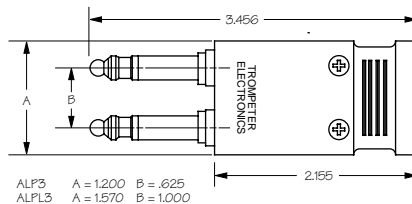

LOOPING PLUG

AUDIO (HAIR PIN)
PLAIN **ALP3/ALPL3**