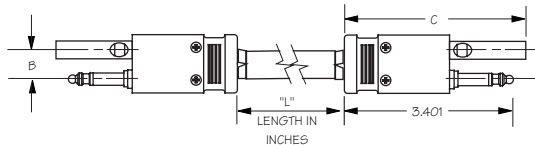

AUDIO PATCHING & STANDARD COAX LOOPING PLUGS

AUDIO/VIDEO PATCH CORD

VIOLET, 75Ω WE, .090" CENTER PIN

AVPCW-L-75	AVPC-L-50	B = .625	C = 3.485
AVPCLW-L-75	AVPCL-L-50	B = 1.000	C = 3.765

SINGLE AUDIO JACK

3 CIRCUIT NORMALING
JJO-42 TYPE **M641/3-2**

Standard Coax Looping Plugs...

LOOPING PLUGS

Handle: B=1.51" C=.625" D=1.20"	Center Pin	50Ω RCA
PLAIN	.070"	LP-Z
PINCH	.070"	LPP-Z
TEST POINT SINGLE	.070"	LPTP-Z
TEST POINT DUAL	.070"	LP2TP-Z
BNC MONITOR	.070"	LPA-Z

Handle: B=1.51" C=1.00" D=1.57"	Center Pin	50Ω RCA
PLAIN	.070"	LPL-Z
TEST POINT SINGLE	.070"	LPLTP-Z
BNC MONITOR	.070"	LPLA-Z

Handle: B=1.25" C=.625" D=1.20"	Center Pin	75Ω WE
PLAIN	.090"	LPW-Z
PINCH	.090"	LPPW-Z
TEST POINT SINGLE	.090"	LPWTP-Z
TEST POINT DUAL	.090"	LPW2TP-Z
BNC MONITOR	.090"	LPWA-Z

Handle: B=1.25" C=1.00" D=1.57"	Center Pin	75Ω WE
PLAIN	.090"	LPLW-Z
TEST POINT SINGLE	.090"	LPLWTP-Z
BNC MONITOR	.090"	LPLWA-Z

Handles are color coded:
Green = 50Ω Violet = 75Ω White = 93Ω

DUAL AUDIO JACK