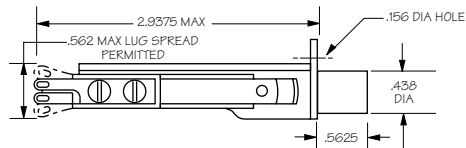

AUDIO PATCHING & STANDARD COAX LOOPING PLUGS

AUDIO/VIDEO PATCH CORD

VIOLET, 75Ω WE, .090" CENTER PIN

AVPCW-L-75	AVPC-L-50	B = .625	C = 3.485
AVPCLW-L-75	AVPCL-L-50	B = 1.000	C = 3.765

SINGLE AUDIO JACK

3 CIRCUIT NORMALING
JJO-42 TYPE **M641/3-2**

Standard Coax Looping Plugs...

LOOPING PLUGS

Handle: B=1.51" C=.625" D=1.20"	Center Pin	50Ω RCA
PLAIN	.070"	LP-Z
PINCH	.070"	LPP-Z
TEST POINT SINGLE	.070"	LPTP-Z
TEST POINT DUAL	.070"	LP2TP-Z
BNC MONITOR	.070"	LPA-Z

Handle: B=1.51" C=1.00" D=1.57"	Center Pin	50Ω RCA
PLAIN	.070"	LPL-Z
TEST POINT SINGLE	.070"	LPLTP-Z
BNC MONITOR	.070"	LPLA-Z

Handle: B=1.25" C=.625" D=1.20"	Center Pin	75Ω WE
PLAIN	.090"	LPW-Z
PINCH	.090"	LPPW-Z
TEST POINT SINGLE	.090"	LPWTP-Z
TEST POINT DUAL	.090"	LPW2TP-Z
BNC MONITOR	.090"	LPWA-Z

Handle: B=1.25" C=1.00" D=1.57"	Center Pin	75Ω WE
PLAIN	.090"	LPLW-Z
TEST POINT SINGLE	.090"	LPLWTP-Z
BNC MONITOR	.090"	LPLWA-Z

Handles are color coded:
Green = 50Ω Violet = 75Ω White = 93Ω

DUAL AUDIO JACK