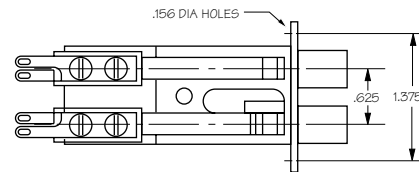

Standard Coax Looping Plugs...

LOOPING PLUGS

Handle: B=1.51" C=.625" D=1.20"	Center Pin	50Ω RCA
PLAIN	.070"	LP-Z
PINCH	.070"	LPP-Z
TEST POINT SINGLE	.070"	LPTP-Z
TEST POINT DUAL	.070"	LP2TP-Z
BNC MONITOR	.070"	LPA-Z

Handle: B=1.51" C=1.00" D=1.57"	Center Pin	50Ω RCA
PLAIN	.070"	LPL-Z
TEST POINT SINGLE	.070"	LPLTP-Z
BNC MONITOR	.070"	LPLA-Z

Handle: B=1.25" C=.625" D=1.20"	Center Pin	75Ω WE
PLAIN	.090"	LPW-Z
PINCH	.090"	LPPW-Z
TEST POINT SINGLE	.090"	LPWTP-Z
TEST POINT DUAL	.090"	LPW2TP-Z
BNC MONITOR	.090"	LPWA-Z

Handle: B=1.25" C=1.00" D=1.57"	Center Pin	75Ω WE
PLAIN	.090"	LPLW-Z
TEST POINT SINGLE	.090"	LPLWTP-Z
BNC MONITOR	.090"	LPLWA-Z

Handles are color coded:
Green = 50Ω Violet = 75Ω White = 93Ω

DUAL AUDIO JACK