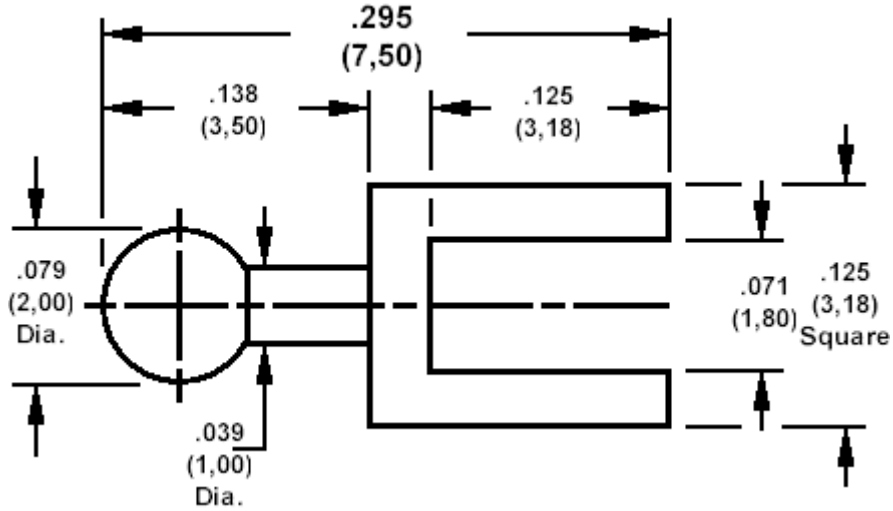

**460-8454, Connectaball, edge mount**

For use on .062 (1,57) boards only

**How to order code**  
**460-8454-01-YY-00**  
 Basic Part No YY = plating finish

MATERIALS					
Component	Material	Finish			
		-01	-03	-93	-04
Terminal	Brass	Silver	Gold over Nickel		Tin
			50µ" (1,25µM) Au	10µ" (0,25µM) Au	