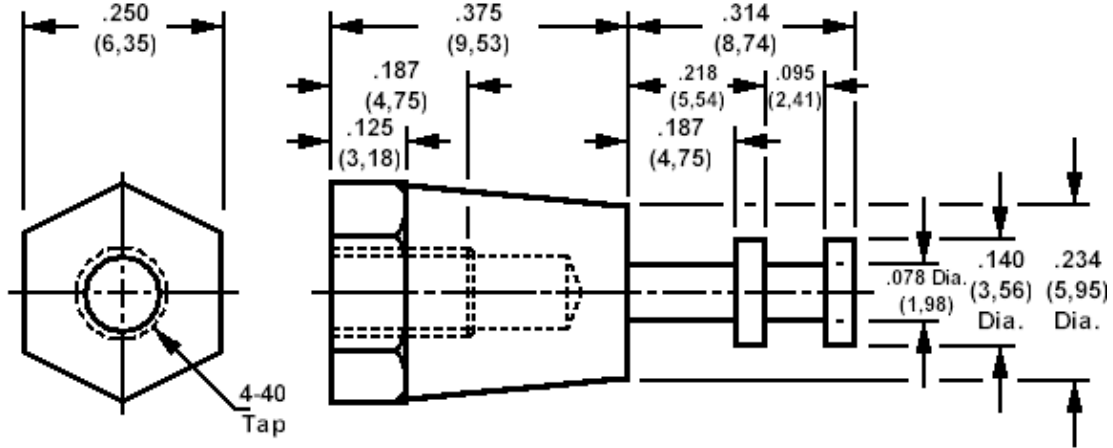

160-2381, Solder terminal, turreted, 4-40 Thread

How to order code
160-2381-01-YY-00
 Basic Part No YY = Plating Finish

MATERIALS				
Component	Material	Finish (YY)		
		-01	-04	-05
Terminal	Brass	Silver	Electro Tin	Electro Solder