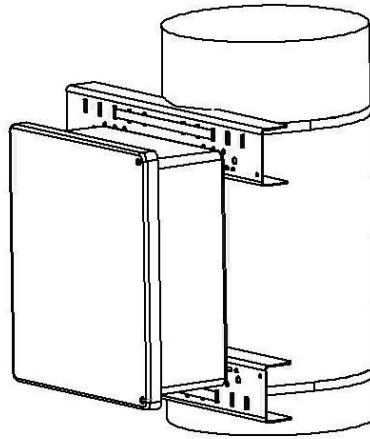

# POLE MOUNT BRACKETS

ITEM	DESCRIPTION
1	BRACKET
2	REFERENCE NF SERIES BOX
3	MOUNTING HARDWARE (SUPPLIED)
4	BAND CLAMP (SUPPLIED)

## FOR USE WITH BUD NEMA BOXES