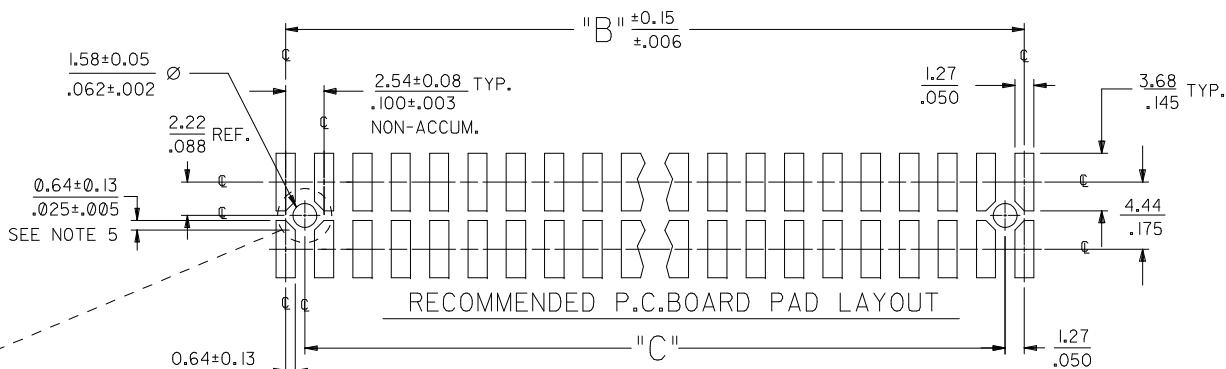

ROW "A"
ROW "B"