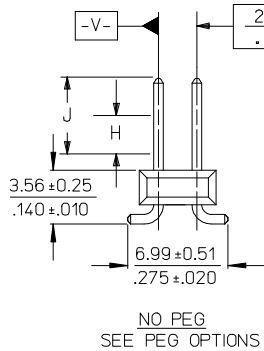

1. NOTES:
1. MATERIALS: INSULATOR: GLASS FILLED LIQUID CRYSTAL POLYMER (LCP), UL94 V-0, COLOR: BLACK
     TERMINAL: COPPER ALLOY
  2. FINISH:
     59 TIN - 0.00150/0.00059 MINIMUM BRIGHT TIN OVER NICKEL OVERALL.
     150 TIN - 0.00381/0.00150 MINIMUM BRIGHT TIN OVER NICKEL OVERALL.
     15 GOLD - 0.00038/0.00015 MINIMUM GOLD IN SELECT AREA OVER 0.00191/0.00075 MINIMUM TIN IN SELECT AREA OVER NICKEL OVERALL.
     30 GOLD - 0.00076/0.00030 MINIMUM GOLD IN SELECT AREA OVER 0.00191/0.00075 MINIMUM TIN IN SELECT AREA OVER NICKEL OVERALL.
     50 GOLD - 0.00127/0.00050 MINIMUM GOLD IN SELECT AREA OVER 0.00254/0.00100 MINIMUM TIN IN SELECT AREA OVER NICKEL OVERALL.
     * THE PRIMARY SHIPPING CARTON WILL BE LABELED "COMPLIANT TO RoHS DIRECTIVE 2002/95/EC AND ELV ANNEX II OF DIRECTIVE 2000/53/EC". CARTONS WITHOUT THIS LABEL MAY CONTAIN PRODUCT WITH LEAD.
  3. PART TO CONFORM TO PS-71308.
  4. PACKAGING (SEE CHARTS):
     BULK: PER PK-70873-0353
     TUBES: PER PK-70873-0041.
     71308-82** IN TUBES: PER PK-70873-042.
     TUBES W/ VAC CAPS: PER PK-70873-0691
     TAPE AND REEL W/ VAC CAPS: PER PK-70873-0805.
     SEE SHEET 3 FOR TAPE & REEL PRODUCT WITH SHALLOW POCKET REQUIREMENTS.