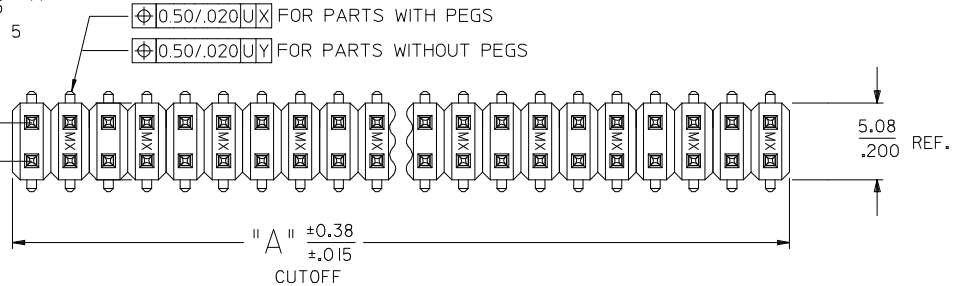

OPTIONAL
PICK AND PLACE CAP
SEE NOTES 4 & 9.

DIM. "M"	DIM. "G"
6.10 .240	10.67 .420
8.13 .320	12.70 .500

PEG OPTIONS

P.C. BOARD PAD LAYOUT
AT ENDS FOR NO PEG VERSION.

ROW "A"
ROW "B"

1. NOTES:
1. MATERIALS: INSULATOR: GLASS FILLED LIQUID CRYSTAL POLYMER (LCP), UL94 V-0, COLOR: BLACK
     TERMINAL: COPPER ALLOY
  2. FINISH:
     59 TIN - 0.00150/0.00059 MINIMUM BRIGHT TIN OVER NICKEL OVERALL.
     150 TIN - 0.00381/0.00150 MINIMUM BRIGHT TIN OVER NICKEL OVERALL.
     15 GOLD - 0.00038/0.00015 MINIMUM GOLD IN SELECT AREA OVER 0.00191/0.00075 MINIMUM TIN IN SELECT AREA OVER NICKEL OVERALL.
     30 GOLD - 0.00076/0.00030 MINIMUM GOLD IN SELECT AREA OVER 0.00191/0.00075 MINIMUM TIN IN SELECT AREA OVER NICKEL OVERALL.
     50 GOLD - 0.00127/0.00050 MINIMUM GOLD IN SELECT AREA OVER 0.00254/0.00100 MINIMUM TIN IN SELECT AREA OVER NICKEL OVERALL.
     * THE PRIMARY SHIPPING CARTON WILL BE LABELED "COMPLIANT TO RoHS DIRECTIVE 2002/95/EC AND ELV ANNEX II OF DIRECTIVE 2000/53/EC". CARTONS WITHOUT THIS LABEL MAY CONTAIN PRODUCT WITH LEAD.
  3. PART TO CONFORM TO PS-71308.
  4. PACKAGING (SEE CHARTS):
     BULK: PER PK-70873-0353
     TUBES: PER PK-70873-0041.
     71308-82** IN TUBES: PER PK-70873-042.
     TUBES W/ VAC CAPS: PER PK-70873-0691
     TAPE AND REEL W/ VAC CAPS: PER PK-70873-0805.
     SEE SHEET 3 FOR TAPE & REEL PRODUCT WITH SHALLOW POCKET REQUIREMENTS.

NO PEG
SEE PEG OPTIONS