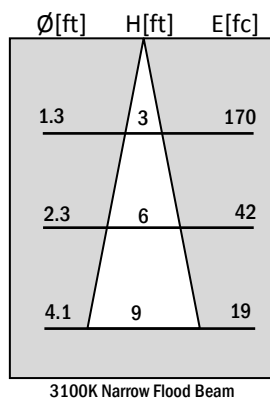

Optical Performance – Typical Values @ T_c=25° C

Beam Angle	Part Number	Color Temperature (K)	Center Beam Candlepower (cd)	Illuminance at 9' (Fc)	Light Output (Lumens)	Color Rendering Index (CRI)
Spot 15°	LP20-031W27	Warm White 2700K	2200	27	275	85
	LP20-031W29	Warm White 2900K	2350	29	285	85
	LP20-031W31	Warm White 3100K	2500	31	300	85
	LP20-031N41	Neutral White 4100K	3000	37	350	75
Narrow Flood 23°	LP20-032W27	Warm White 2700K	1300	16	275	85
	LP20-032W29	Warm White 2900K	1400	17	285	85
	LP20-032W31	Warm White 3100K	1500	19	300	85
	LP20-032N41	Neutral White 4100K	1800	22	350	75
Flood 35°	LP20-033W27	Warm White 2700K	600	7	275	85
	LP20-033W29	Warm White 2900K	650	8	285	85
	LP20-033W31	Warm White 3100K	700	9	300	85
	LP20-033N41	Neutral White 4100K	850	10	350	75

Beam Spread Chart

LUXPAR™
LUX ON TARGET

High Performance
LED PAR20 Lamp

LedEngin, Inc.

Contact Information

LedEngin, Inc.
Tel: +1 (408) 492-0620
3350 Scott Blvd, Building #9
Santa Clara, CA 95054 USA

Email: info@ledengin.com
www.luxpar.net www.ledengin.com

Operating Specifications

Parameter	Value
Input Voltage	120VAC
Power Consumption	6.7W
Ambient Temperature	-40°C to +45°C
Storage Temperature	-40°C to +85°C
Lumen Maintenance	Average >70% at 50K hours, T_A 25°C