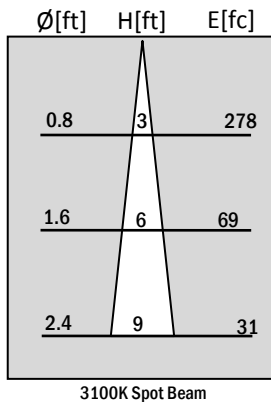

Optical Performance – Typical Values @ T_c=25° C

Beam Angle	Part Number	Color Temperature (K)	Center Beam Candlepower (cd)	Illuminance at 9' (Fc)	Light Output (Lumens)	Color Rendering Index (CRI)
Spot 15°	LP20-031W27	Warm White 2700K	2200	27	275	85
	LP20-031W29	Warm White 2900K	2350	29	285	85
	LP20-031W31	Warm White 3100K	2500	31	300	85
	LP20-031N41	Neutral White 4100K	3000	37	350	75
Narrow Flood 23°	LP20-032W27	Warm White 2700K	1300	16	275	85
	LP20-032W29	Warm White 2900K	1400	17	285	85
	LP20-032W31	Warm White 3100K	1500	19	300	85
	LP20-032N41	Neutral White 4100K	1800	22	350	75
Flood 35°	LP20-033W27	Warm White 2700K	600	7	275	85
	LP20-033W29	Warm White 2900K	650	8	285	85
	LP20-033W31	Warm White 3100K	700	9	300	85
	LP20-033N41	Neutral White 4100K	850	10	350	75

Beam Spread Chart

LUXPAR™
LUX ON TARGET

High Performance
LED PAR20 Lamp

LedEngin, Inc.

Contact Information

LedEngin, Inc.
Tel: +1 (408) 492-0620
3350 Scott Blvd, Building #9
Santa Clara, CA 95054 USA

Email: info@ledengin.com
www.luxpar.net www.ledengin.com

Operating Specifications

Parameter	Value
Input Voltage	120VAC
Power Consumption	6.7W
Ambient Temperature	-40°C to +45°C
Storage Temperature	-40°C to +85°C
Lumen Maintenance	Average >70% at 50K hours, T_A 25°C