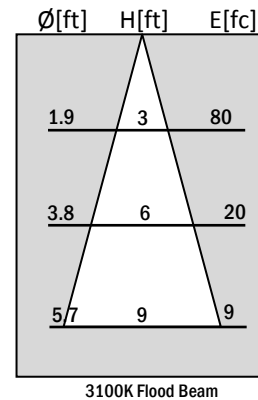

Optical Performance – Typical Values @ T_c=25° C

Beam Angle	Part Number	Color Temperature (K)	Center Beam Candlepower (cd)	Illuminance at 9' (Fc)	Light Output (Lumens)	Color Rendering Index (CRI)
Spot 15°	LP20-031W27	Warm White 2700K	2200	27	275	85
	LP20-031W29	Warm White 2900K	2350	29	285	85
	LP20-031W31	Warm White 3100K	2500	31	300	85
	LP20-031N41	Neutral White 4100K	3000	37	350	75
Narrow Flood 23°	LP20-032W27	Warm White 2700K	1300	16	275	85
	LP20-032W29	Warm White 2900K	1400	17	285	85
	LP20-032W31	Warm White 3100K	1500	19	300	85
	LP20-032N41	Neutral White 4100K	1800	22	350	75
Flood 35°	LP20-033W27	Warm White 2700K	600	7	275	85
	LP20-033W29	Warm White 2900K	650	8	285	85
	LP20-033W31	Warm White 3100K	700	9	300	85
	LP20-033N41	Neutral White 4100K	850	10	350	75

Beam Spread Chart

LUXPAR™
LUX ON TARGET

High Performance
LED PAR20 Lamp

LedEngin, Inc.

Contact Information

LedEngin, Inc.
Tel: +1 (408) 492-0620
3350 Scott Blvd, Building #9
Santa Clara, CA 95054 USA

Email: info@ledengin.com
www.luxpar.net www.ledengin.com

Operating Specifications

Parameter	Value
Input Voltage	120VAC
Power Consumption	6.7W
Ambient Temperature	-40°C to +45°C
Storage Temperature	-40°C to +85°C
Lumen Maintenance	Average >70% at 50K hours, T_A 25°C