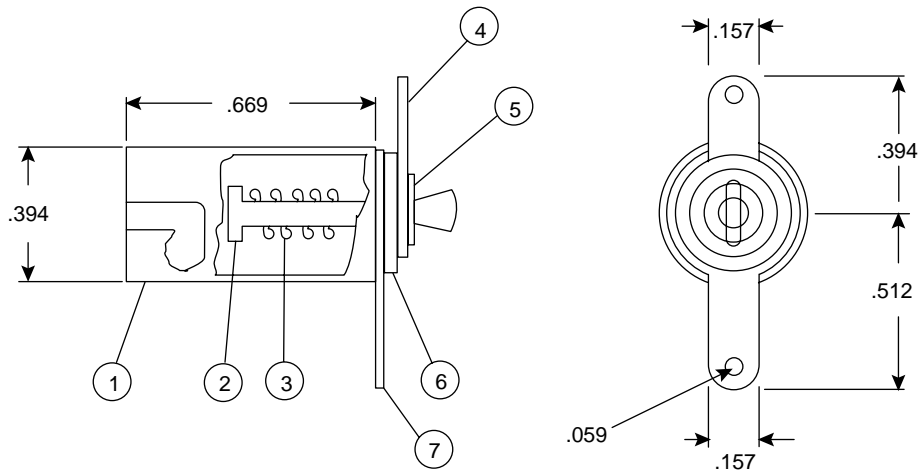

Dimensions (In.)

No.	Name	Finish
1	Socket base	Nickel plated brass
2	Contact rivet	Nickel plated brass
3	Spring	Nickel plated piano wire
4	Terminal (+)	Nickel plated brass
5	Eyelet	Brass
6	Washer	Phenol
7	Terminal (-)	Nickel plated brass

- T3 1/4 Bayonet-mini, Insulated