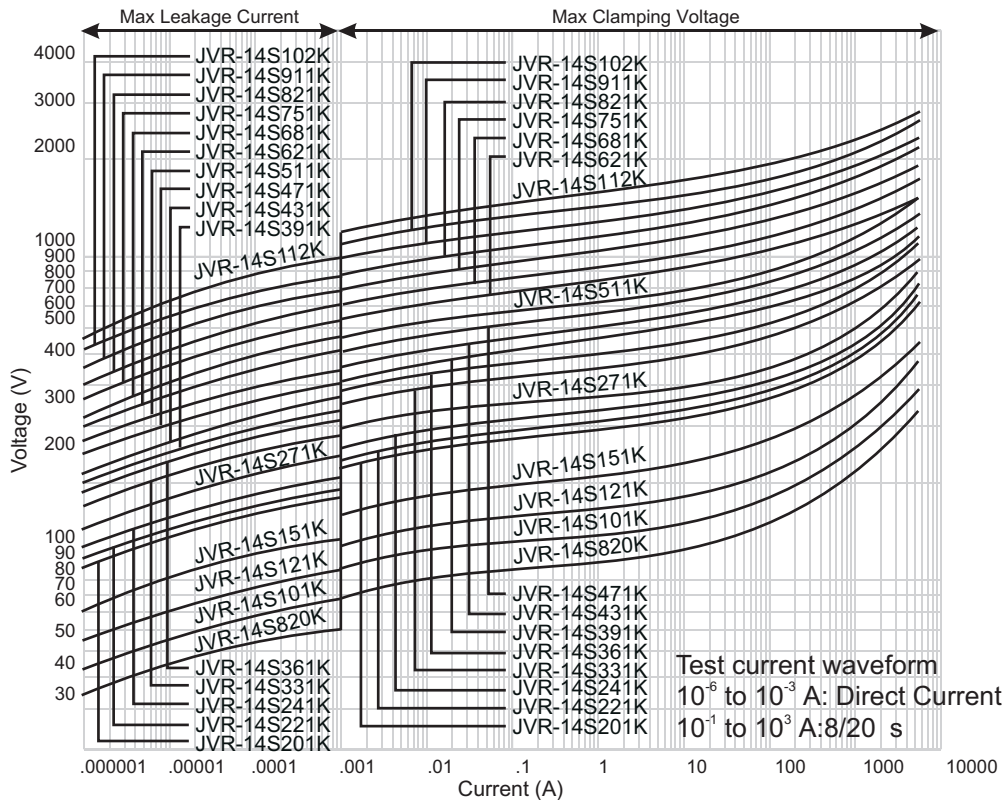

■ **10mm V-I CHARACTERISTIC CURVE** (for standard MOVs)

■ 10mm V-I CHARACTERISTIC CURVE (high surge MOVs)

■ 14mm V-I CHARACTERISTIC CURVE (high surge MOVs)

■ **14mm V-I CHARACTERISTIC CURVE** (for standard MOVs)