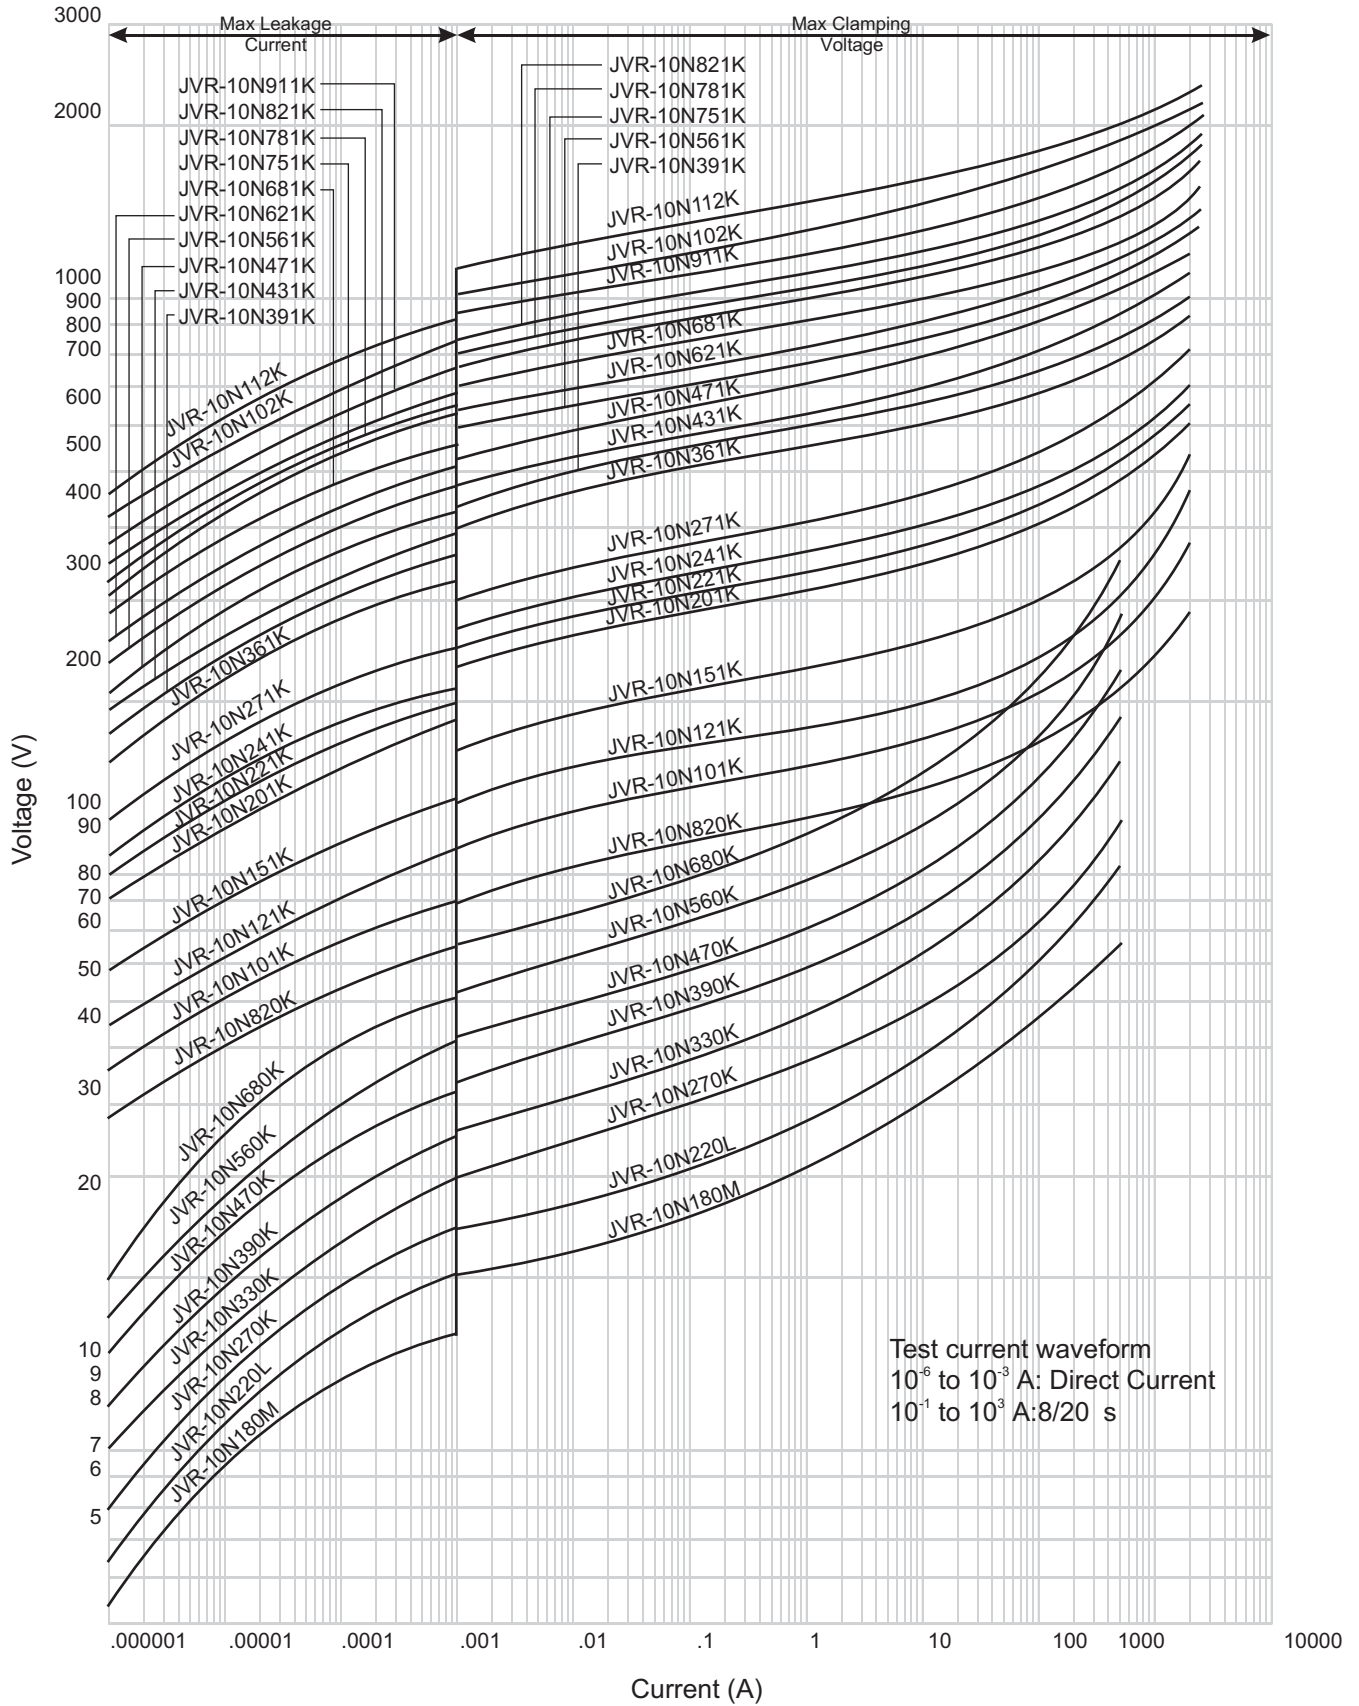

■ **10mm V-I CHARACTERISTIC CURVE** (for standard MOVs)

■ 10mm V-I CHARACTERISTIC CURVE (high surge MOVs)

■ 14mm V-I CHARACTERISTIC CURVE (high surge MOVs)

■ **14mm V-I CHARACTERISTIC CURVE** (for standard MOVs)