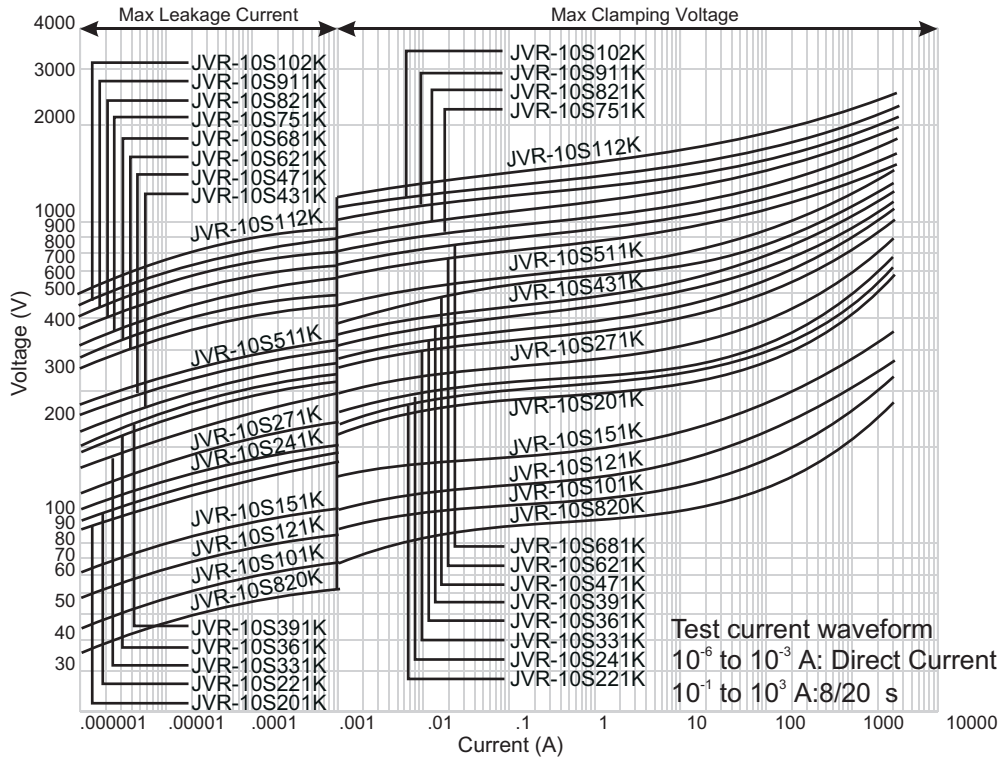

■ **10mm V-I CHARACTERISTIC CURVE** (for standard MOVs)

■ 10mm V-I CHARACTERISTIC CURVE (high surge MOVs)

■ 14mm V-I CHARACTERISTIC CURVE (high surge MOVs)

■ **14mm V-I CHARACTERISTIC CURVE** (for standard MOVs)