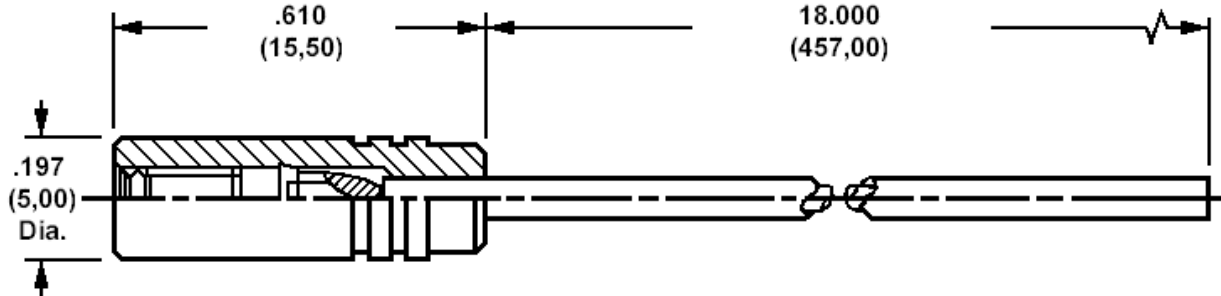

## 445-8601, Connectaball Test Lead

### How to order code

445-8601-01-XX-YY

Basic Part No (XX = plating finish, YY = Colour. See tables for options)

MATERIALS					
Component	Material	Finish (-XX)			
		-01	-03	-93	-04
Terminal	Brass	Silver	Gold over Nickel		Tin
			50μ" (1,25μM) Au	10μ" (0,25μM) Au	
Insulator	Teflon				
Cable	PVC (Softflex) coated, 28 x 34 AWG (0.15)				