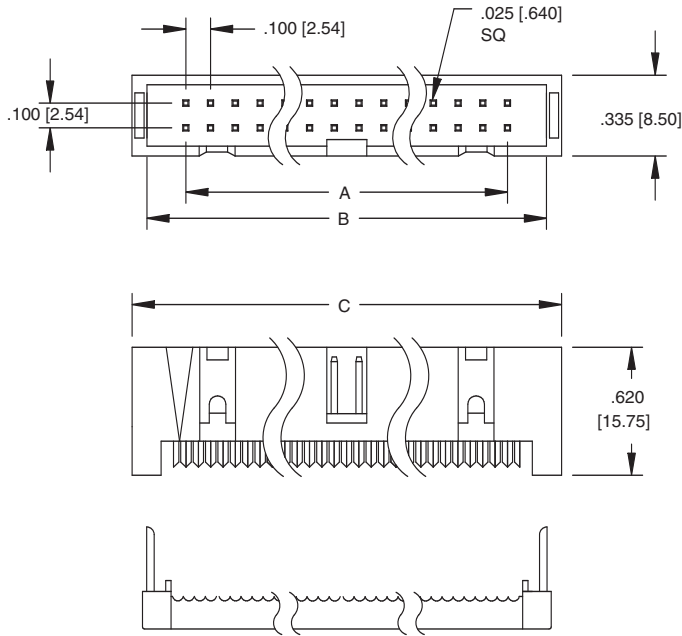

FCP HEADER

FCP-34-SG

FCP HEADER WITH MOUNTING EAR OPTION

FCP-34-SG-E

POS.	DIMENSIONS		
	A	B	C
10	.400 [10.16]	.708 [18.00]	.905 [23.00]
14	.600 [15.24]	.908 [23.08]	1.105 [28.08]
16	.700 [17.78]	1.008 [25.62]	1.205 [30.62]
20	.900 [22.86]	1.208 [30.70]	1.405 [35.70]
24	1.100 [27.94]	1.408 [35.78]	1.605 [40.78]
26	1.200 [30.48]	1.508 [38.32]	1.705 [43.32]
30	1.400 [35.56]	1.708 [43.40]	1.905 [48.40]
34	1.600 [40.64]	1.908 [48.48]	2.105 [53.48]
40	1.900 [48.26]	2.208 [56.10]	2.405 [61.10]
50	2.400 [60.96]	2.708 [68.80]	2.905 [73.80]
60	2.900 [73.66]	3.208 [81.50]	3.405 [86.50]
64	3.100 [78.74]	3.408 [86.58]	3.605 [91.58]