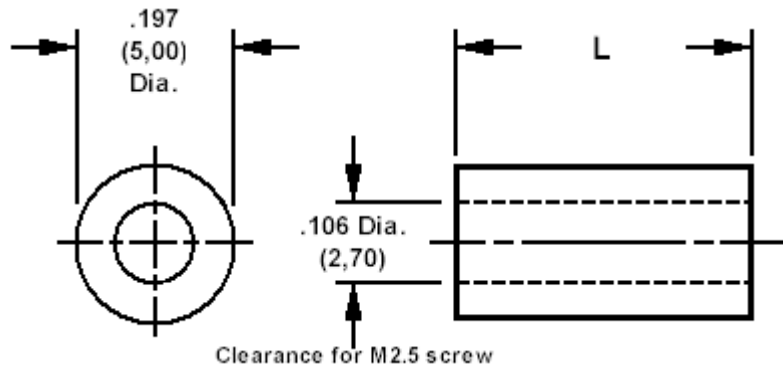

335-5174 Spacer/Stand-off, round, thru hole

How to order code
335-5174-XX-YY-00
 Basic Part No XX = L dimension, YY = Plating Finish

DIMENSIONS (XX)		
	(XX)	L
335-5174	-03	.236 (6,00)
	-04	.315 (8,00)
	-05	.394 (10,00)
	-06	.472 (12,00)
	-07	.630 (16,00)

MATERIALS			
Component	Material	Finish (YY)	
Spacer/Stand-Off	Brass	-02	-07
		Nickel	Cadmium (plus Chromate)