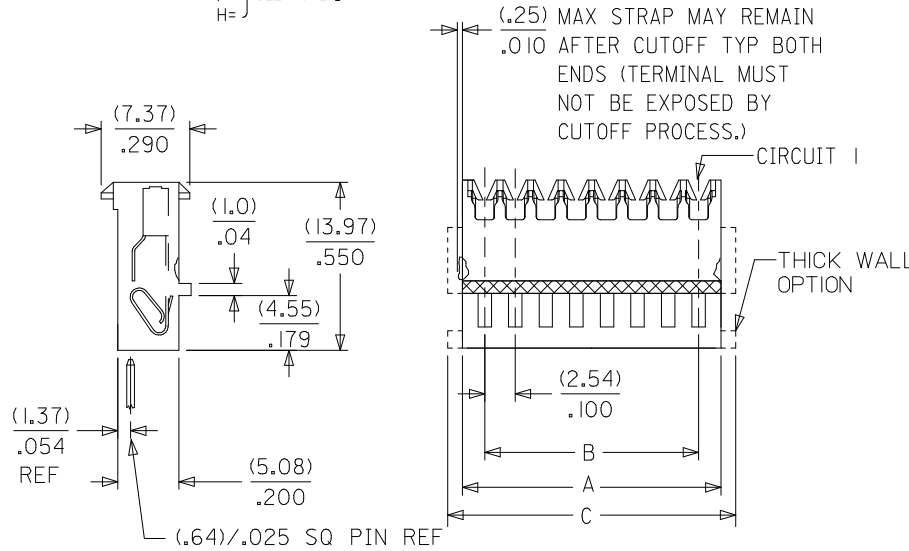

1. MATERIAL: UNFILLED NYLON, UL94V-2, MOLDED MATERIAL (CLEAR)
2. FINISH:
   - (102) OVERALL TIN: (0.00508)/.000200 MIN OVER (0.00254)/.000100 MIN COPPER.
   - (208) SELECT GOLD: (0.00038)/.000015 MIN, * SELECT TIN: (0.00254)/.000100 MIN, OVERALL NICKEL UNDERPLATE: (0.00127)/.000050 MIN.
   - (228) SELECT GOLD: (0.00076)/.000030 MIN, * SELECT TIN: (0.00254)/.000100 MIN, OVERALL NICKEL UNDERPLATE: (0.00127)/.000050 MIN.
   - (501) OVERALL GOLD: (0.00051)/.000020 MIN OVER (0.00076)/.000030 MIN NICKEL
   - (502) OVERALL GOLD: (0.00051)/.000020 MIN OVER (0.00127)/.000050 MIN NICKEL.
   - (503) OVERALL GOLD: (0.00076)/.000030 MIN OVER (0.00127)/.000050 MIN NICKEL.
   - (P909) OVERALL TIN: (0.00254)/.000100 MIN. *THE PRIMARY SHIPPING CARTON WILL BE LABELED COMPLIANT TO RoHS DIRECTIVE 2002/95/EC AND ELV ANNEX II OF DIRECTIVE 2000/53/EC*. CARTONS WITHOUT THIS LABEL MAY CONTAIN PRODUCT WITH TIN/LEAD PLATINGS.
3. PRODUCT SPECIFICATION: PS-7720-001
4. PACKAGING: BULK PK-7720-001 SEE CHART
5. THESE HOUSINGS ARE FOR USE WITH SINGLE 22 AWG WIRE TERMINATION ONLY
6. COLOR STRIPE TO RUN LENGTH OF RIB AS SHOWN (SEE CHART FOR COLOR)
7. SEE APPLICATION SPEC SMES-7720-0002 FOR ADDITIONAL INFORMATION.
8. WIRE SPECIFICATIONS: SEE SMES-7720-0002 (INSUL. DIA (1.52)/.060 MAX)
   - SLOT SIZE A FOR USE WITH: 26 AWG SOLID, STRANDED TINNED
   - SLOT SIZE H FOR USE WITH: 28 AWG SOLID, STRANDED TINNED, AND STRANDED TOPCOAT
   - SLOT SIZE F FOR USE WITH: 24 AWG SOLID, STRANDED TINNED, AND STRANDED TOPCOAT
   - SLOT SIZE E FOR USE WITH: 22 AWG STRANDED TINNED
9. THIS PART CONFORMS TO CLASS B REQUIREMENTS OF COSMETIC SPECIFICATION PS-45499-002.

NO OF CKTS	DIM A	DIM B	DIM C
2	(5.44) .214	(2.54) .100	(7.59) .299
3	(7.98) .314	(5.08) .200	(10.13) .399
4	(10.52) .414	(7.62) .300	(12.67) .499
5	(13.06) .514	(10.16) .400	(15.21) .599
6	(15.60) .614	(12.70) .500	(17.75) .699
7	(18.14) .714	(15.24) .600	(20.29) .799
8	(20.68) .814	(17.78) .700	(22.83) .899
9	(23.22) .914	(20.30) .800	(25.37) .999
10	(25.76) 1.014	(22.86) .900	(27.91) 1.099
11	(28.30) 1.114	(25.40) 1.000	(30.45) 1.199
12	(30.84) 1.214	(27.94) 1.100	(32.99) 1.299
13	(33.38) 1.314	(30.48) 1.200	(35.53) 1.399
14	(35.92) 1.414	(33.02) 1.300	(38.07) 1.499
15	(38.46) 1.514	(35.56) 1.400	(40.61) 1.599
16	(41.00) 1.614	(38.10) 1.500	(43.15) 1.699
17	(43.54) 1.714	(40.64) 1.600	(45.69) 1.799
18	(46.08) 1.814	(43.18) 1.700	(48.23) 1.899
19	(48.62) 1.914	(45.72) 1.800	(50.77) 1.999
20	(51.16) 2.014	(48.26) 1.900	(53.31) 2.099
21	(53.70) 2.114	(50.80) 2.000	(55.85) 2.199
22	(56.24) 2.214	(53.34) 2.100	(58.39) 2.299
23	(58.78) 2.314	(55.88) 2.200	(60.93) 2.399
24	(61.32) 2.414	(58.42) 2.300	(63.47) 2.499
25	(63.86) 2.514	(60.96) 2.400	(66.01) 2.599
26	(66.40) 2.614	(63.50) 2.500	(68.55) 2.699
27	(68.94) 2.714	(66.04) 2.600	(71.09) 2.799
28	(71.48) 2.814	(68.58) 2.700	(73.63) 2.899

CORRECT HSG. NO.'S EC NO: UCP2009-2291 DRWN:MKIPPER 2009/04/16 CHKD:SSOUSEK 2009/04/17 APPR:FSM:TH 2009/04/17	QUALITY SYMBOLS ▽=0 ◻=0	DESCRIPTION	REV	BA

GENERAL TOLERANCES (UNLESS SPECIFIED)	
	ANGULAR ±1/2°
DRAFT WHERE APPLICABLE MUST REMAIN WITHIN DIMENSIONS	

DIMENSION STYLE MM/IN	
DRAWN BY SAMIEC	DATE 2004/04/13
CHECKED BY SAMIEC	DATE 2004/04/13
APPROVED BY MARGULIS	DATE 2004/04/13
MATERIAL NO. SEE CHART	

SCALE ---	DESIGN UNITS INCH	THIRD ANGLE PROJECTION
TITLE KK 100 IDT CONNECTOR ASSEMBLY		
MOLEX INCORPORATED		
DOCUMENT NO. SD-7720-001		SHEET NO. 1 OF *