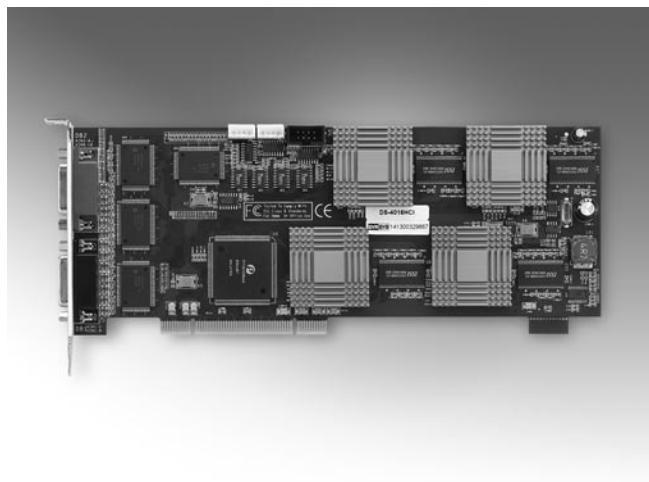

PV-2200E

Full-Motion H.264 Digital Video and Audio Surveillance Kit 16 Channel

Features

- 16 channel video input
- 8 channel audio input
- Display speed: 480/400 fps (NTSC/PAL)
- Recording speed: 480/400 fps (NTSC/PAL)
- Compression: H.264 (Hardware compression)
- Adjustable resolution: CIF, Half D1, D1
- 16 DI/16 DO (optional)
- Max recording rate: 960/800 fps (NTSC/PAL) with 2 cards

Introduction

The PV-2200E is a digital video and audio surveillance kit with high-compression-ratio H.264 hardware. It supports 16 video and 16 audio inputs at 2CIF resolution with full-motion recording. You can expand this up to 32 ports while retaining the highest picture quality and video performance. The PV-2200E is the application-ready digital video surveillance card with PowerView application software that delivers high expansion and integration capabilities and a user friendly interface. PowerView 6000 software provides integrated digital recording, network monitoring, video backup, alarm notification and security control. Power Center Professional and Backup Center software are optional extensions.

Specifications

Input Type	D-Type
Video Inputs	16 Channels
Audio Input	16 Channels
Recording Rate	480/400 fps (NTSC/PAL)
Display Rate	480/400 fps (NTSC/PAL)
DI / DO	16/16 (optional DIO module)
Video Resolution	CIF, half D1; D1 (video input will down to 8 channels)
Compression Format	H.264 (Hardware Compression)
Host Interface	PCI v2.2
Dimensions	210 x 108 mm (8.3" x 4.3")
Temperature	-10 ~ 60° C, Operating
Max Card Stack	2 cards in a computer system
Max Recording Rate	960/800 fps (NTSC/PAL)
Application Version	PowerView 6000