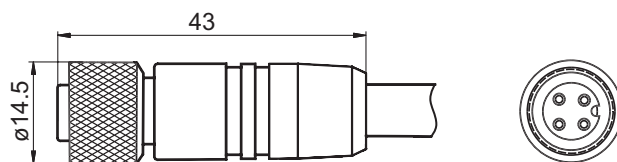

### Dimensions

### Part number

Z 180.003 Female connector M12, 5-pin, 2 m cable

Z 180.005 Female connector M12, 5-pin, 5 m cable

Z 180.007 Female connector M12, 5-pin, 10 m cable