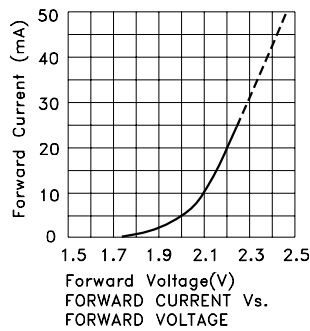

Super Bright Green

KB2855SGD