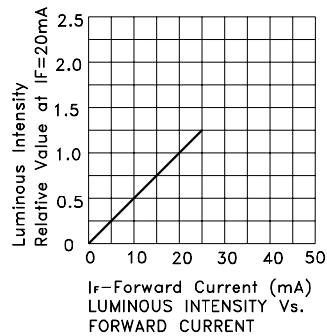

Super Bright Green

KB2855SGD