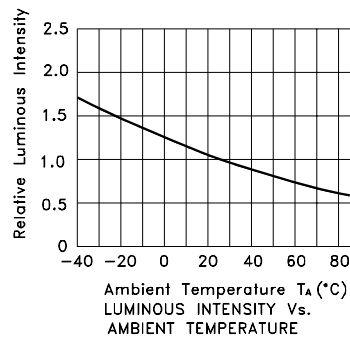

Super Bright Green

KB2855SGD