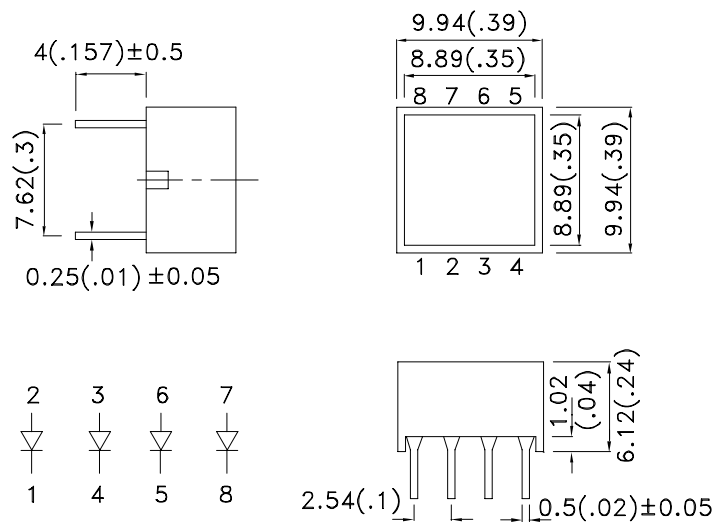

Part Number: KB2855SGD

Super Bright Green

### Features

- UNIFORM LIGHT EMITTING AREA.
- EASILY MOUNTED ON P.C. BOARDS.
- FLUSH MOUNTABLE.
- EXCELLENT ON/OFF CONTRAST.
- CAN BE USED WITH PANELS AND LEGEND MOUNTS.
- RoHS COMPLIANT.

### Package Dimensions & Internal Circuit Diagram

Notes:

1. All dimensions are in millimeters (inches), Tolerance is ±0.25(0.01") unless otherwise noted.
2. Specifications are subject to change without notice.

Notes:

1. 1/10 Duty Cycle, 0.1ms Pulse Width.

2. 2mm below package base.