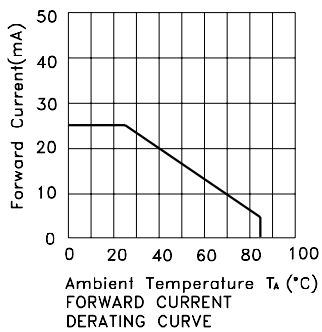

Super Bright Green

KB2855SGD