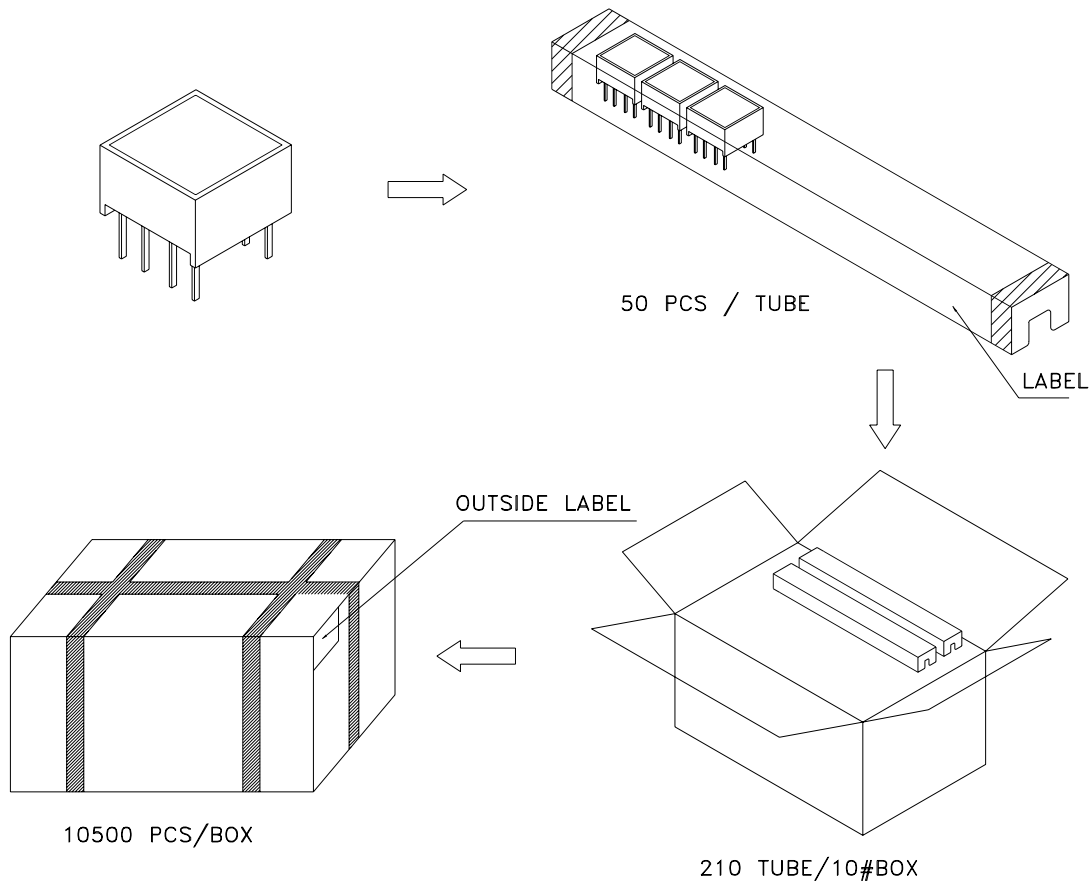

PACKING & LABEL SPECIFICATIONS

KB2855SGD