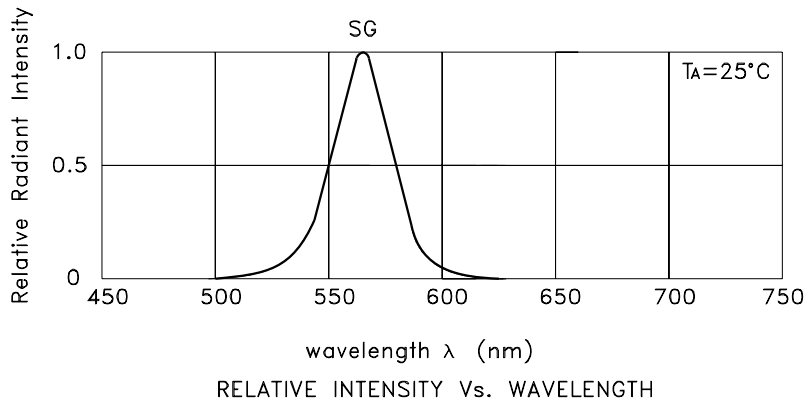

Super Bright Green

KB2855SGD