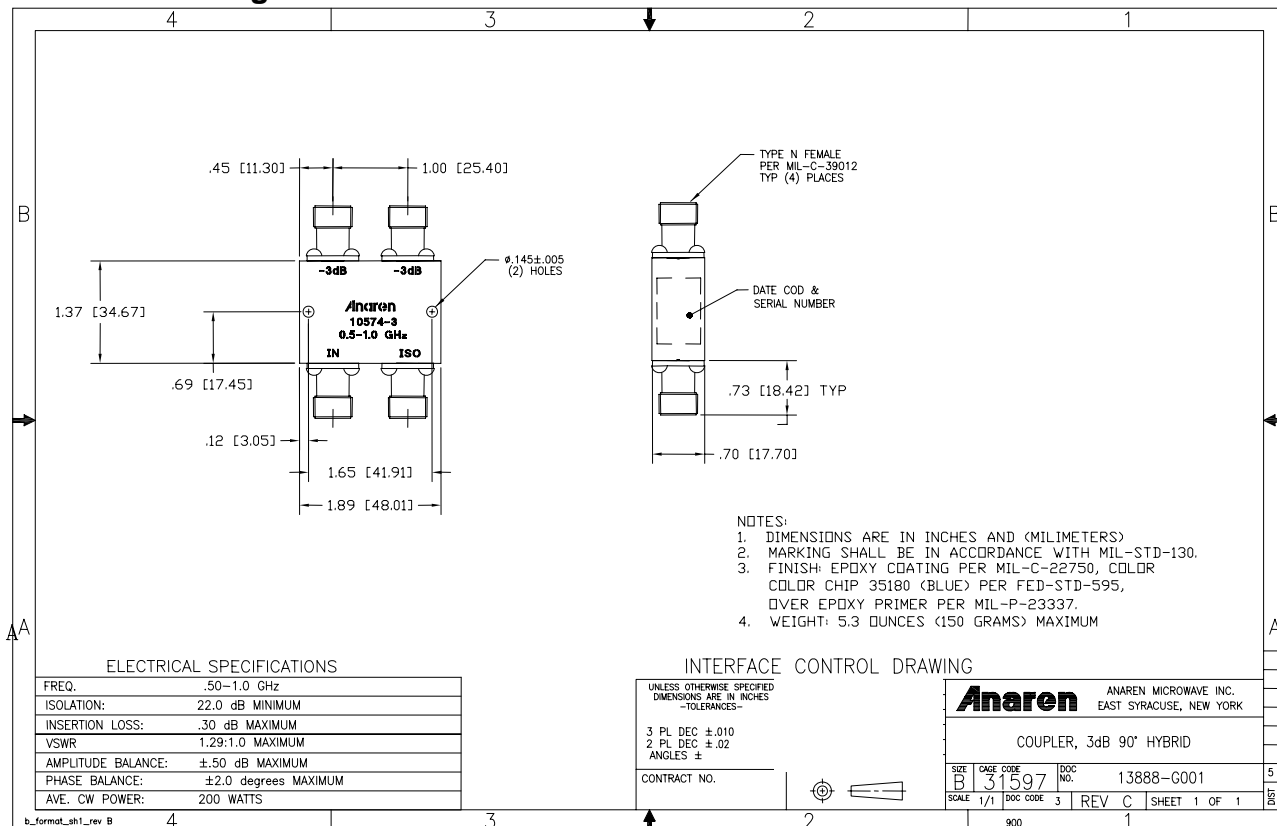

Hybrid Couplers 3 dB, 90°

Applications

- Balanced Mixers
- Antenna Feed Networks
- Phasing Networks
- Dividers/Combiners

Features

- Military Grade
- 0.5 – 1.0 GHz
- 2-Way power Split
- Quadrature
- Connectors Per MIL-C-39012
- Rugged Aluminum Housing
- Low VSWR
- Meets MIL-E-5400 Class 3 Requirements

Outline Drawing

Electrical and Mechanical Specifications subject to change without notice.

Typical Test Data Plots

USA/Canada: (315) 432-8909
 Toll Free: (800) 411-6596
 Europe: +44 2392-232392

Typical Test Data Plots