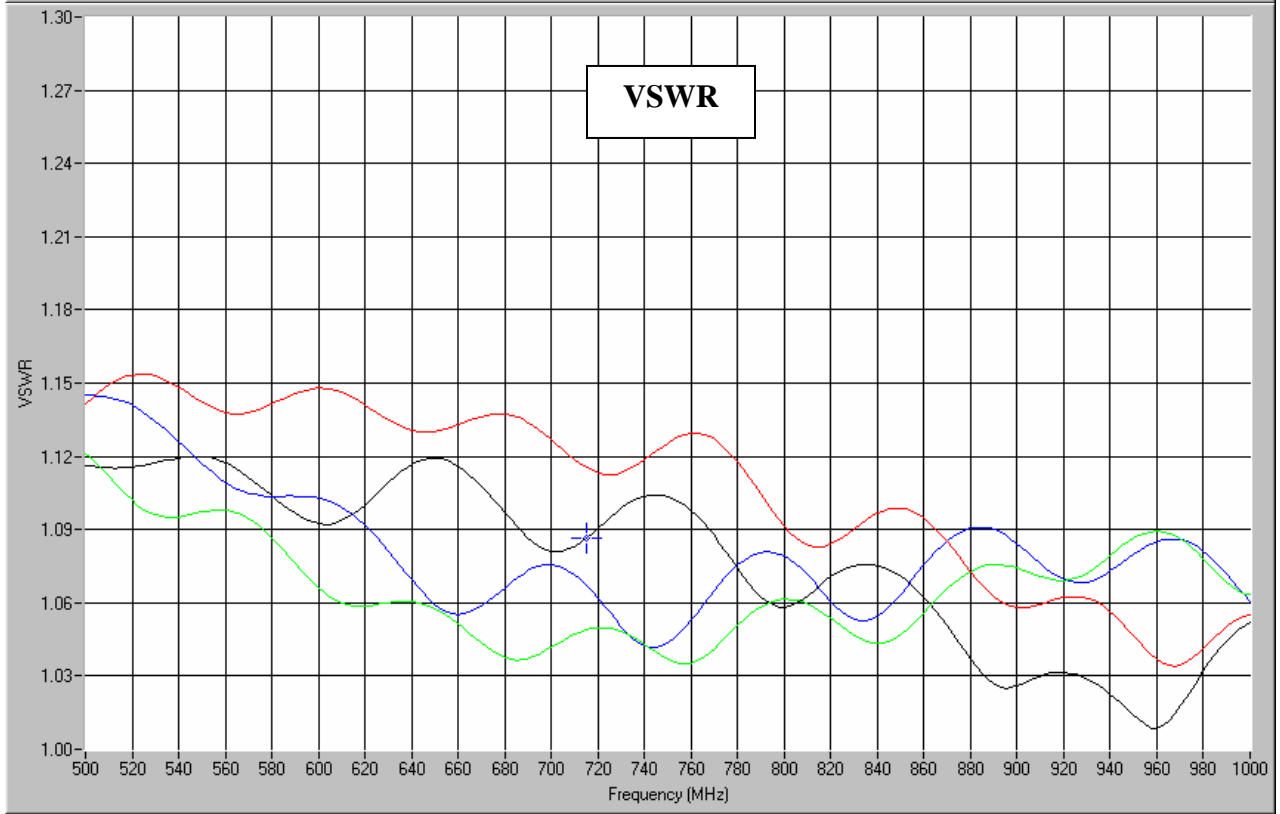

Hybrid Couplers 3 dB, 90°

Applications

- Balanced Mixers
- Antenna Feed Networks
- Phasing Networks
- Dividers/Combiners

Features

- Military Grade
- 0.5 – 1.0 GHz
- 2-Way power Split
- Quadrature
- Connectors Per MIL-C-39012
- Rugged Aluminum Housing
- Low VSWR
- Meets MIL-E-5400 Class 3 Requirements

Outline Drawing

Electrical and Mechanical Specifications subject to change without notice.

Typical Test Data Plots

USA/Canada: (315) 432-8909
 Toll Free: (800) 411-6596
 Europe: +44 2392-232392

Typical Test Data Plots