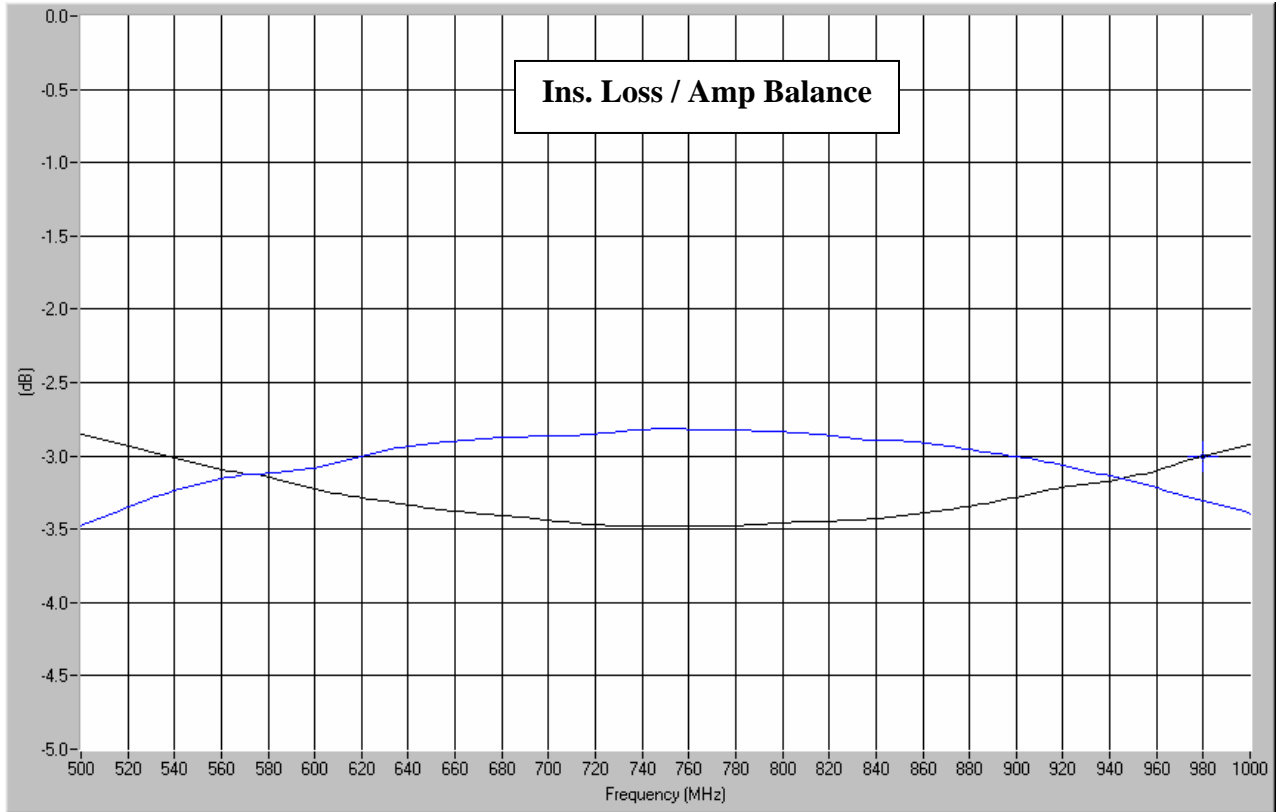

Hybrid Couplers 3 dB, 90°

Applications

- Balanced Mixers
- Antenna Feed Networks
- Phasing Networks
- Dividers/Combiners

Features

- Military Grade
- 0.5 – 1.0 GHz
- 2-Way power Split
- Quadrature
- Connectors Per MIL-C-39012
- Rugged Aluminum Housing
- Low VSWR
- Meets MIL-E-5400 Class 3 Requirements

Outline Drawing

Electrical and Mechanical Specifications subject to change without notice.

Typical Test Data Plots

USA/Canada: (315) 432-8909
 Toll Free: (800) 411-6596
 Europe: +44 2392-232392

Typical Test Data Plots