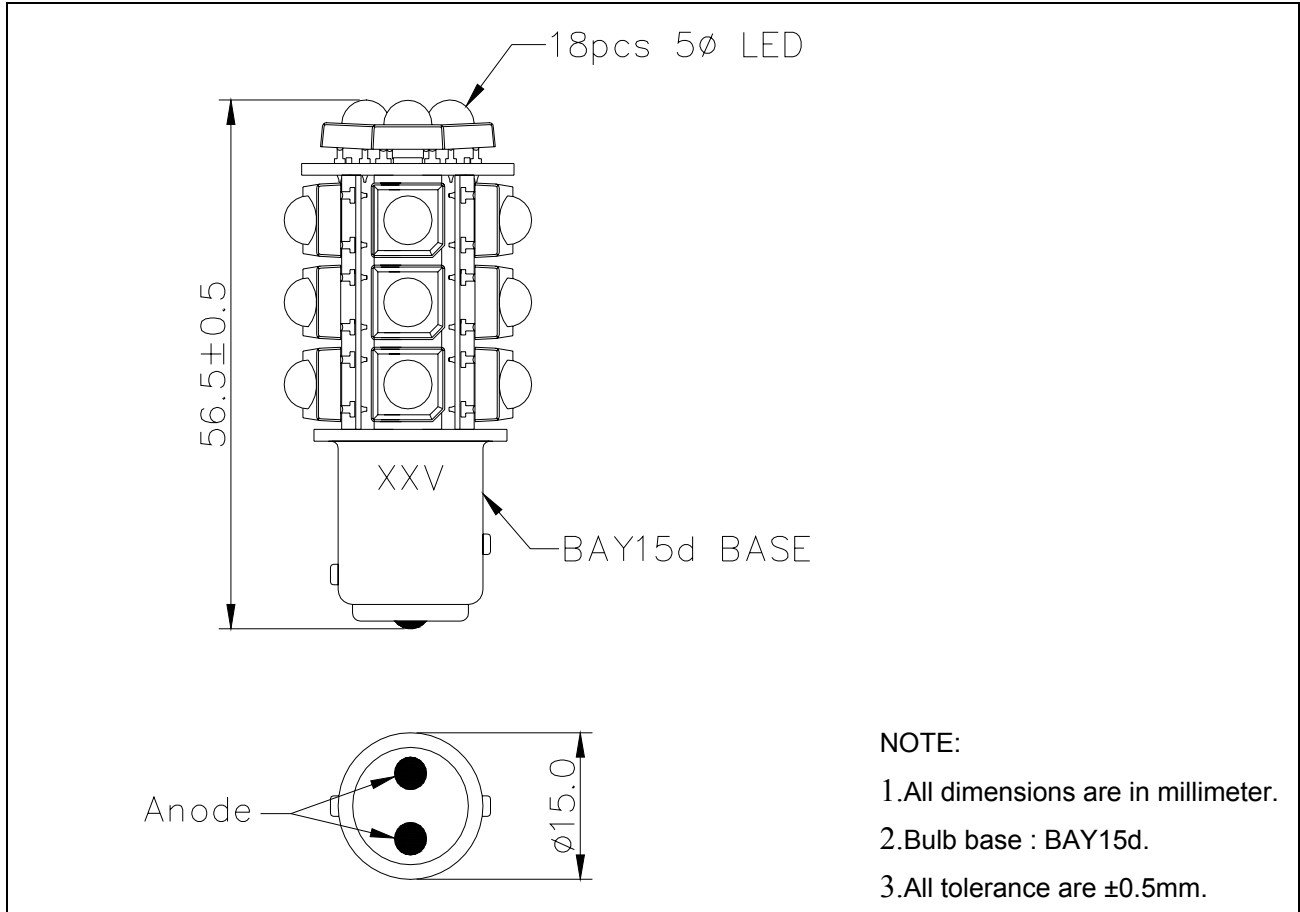

#### **Option:**

- 6V to 240V AC or DC
- Other industry standard base

***A-BRIGHT***

A-BRIGHT INDUSTRIAL CO.,LTD.

---

**Part No.: AB-1851G0-28VD-B3G-0**

**Multi Lamps LED Bulb**

**PACKAGE DIMENSIONS:**

**Part No.: AB-1851G0-28VD-B3G-0**

**Multi Lamps LED Bulb**

**FEATURE:**

- SUPER LUMINOSITY GREEN LED (InGaN).
- WATER CLEAR PACKAGE.
- 5mm ALL RESIN MOLD.
- WIDE VIEWING ANGLE.
- BASE MODEL BAY15d.
- ELECTRIC DC.