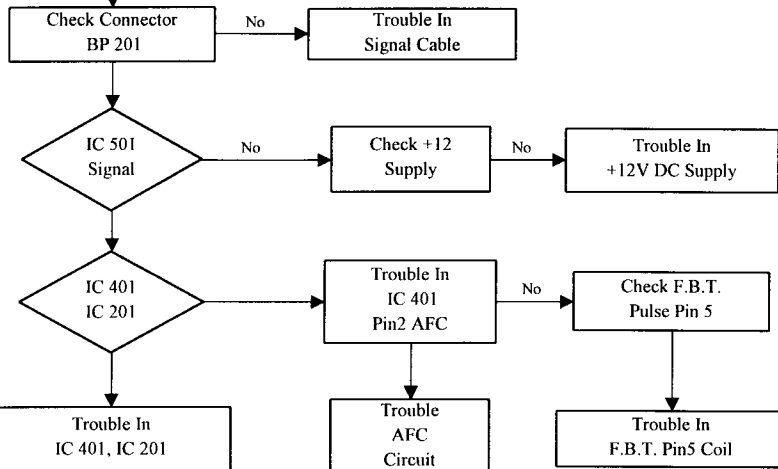

10. SAFETY CONDITIONS

- a) Complies with U.L., C.S.A., T.U.V., and D.H.H.S. radiation performance standard

A/C INPUT		VIDEO OUTPUT	
Pin	Description	Pin	Description
1	AC Hot	1	Red
2	Earth Ground	2	Green
3	AC Neutral	3	Blue
		4	Gnd
		5	+/- Vertical Sync
		6	+/- Horizontal Sync

1 YEAR UNCONDITIONAL WARRANTY

Mechanical Dimensions

**SHARP
IMAGE**
ELECTRONICS, INC.

9160 Jordan Avenue • Chatsworth, CA 91311 • Phone (818) 341-8000 • Fax (818) 341-8144
www.sharpimage.net

SI-319S TROUBLESHOOTING CHART

Trouble In Horizontal or Vertical Sync

No High Voltage

No Power

CONTROLS AND ADJUSTMENTS MAIN P.C.B. ASS'Y

(C.R.T. SOCKET P.C.B. ASS'Y)

SI-319S
19" SONY - MF