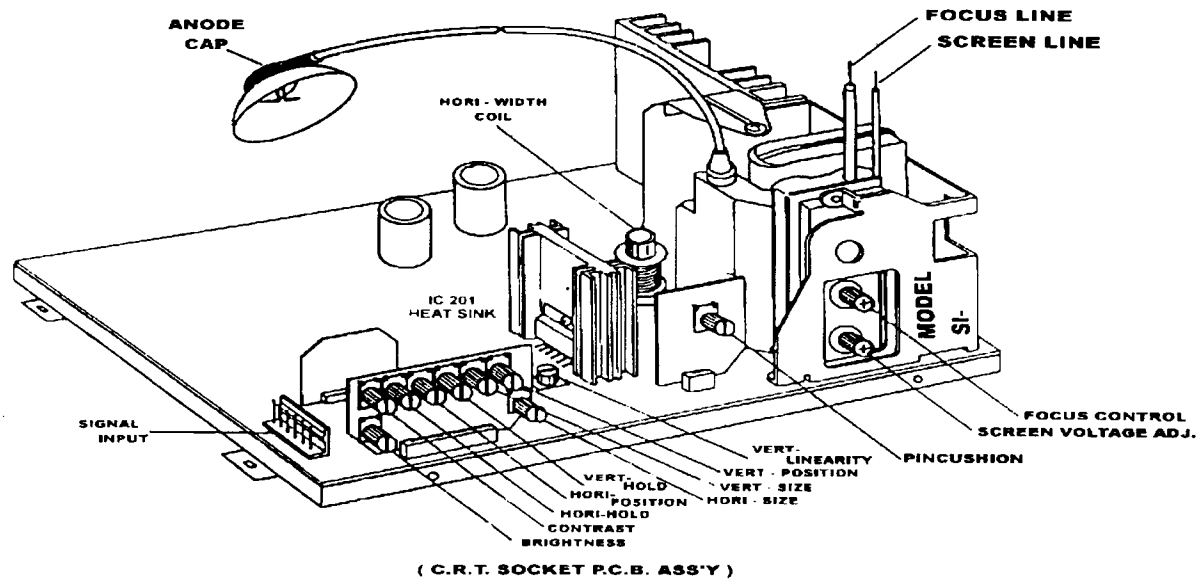

10. SAFETY CONDITIONS

- a) Complies with U.L., C.S.A., T.U.V., and D.H.H.S. radiation performance standard

A/C INPUT		VIDEO OUTPUT	
Pin	Description	Pin	Description
1	AC Hot	1	Red
2	Earth Ground	2	Green
3	AC Neutral	3	Blue
		4	Gnd
		5	+/- Vertical Sync
		6	+/- Horizontal Sync

Trouble In Horizontal or Vertical Sync

No High Voltage

No Power

CONTROLS AND ADJUSTMENTS MAIN P.C.B. ASS'Y

(C.R.T. SOCKET P.C.B. ASS'Y)

SI-319S
19" SONY - MF