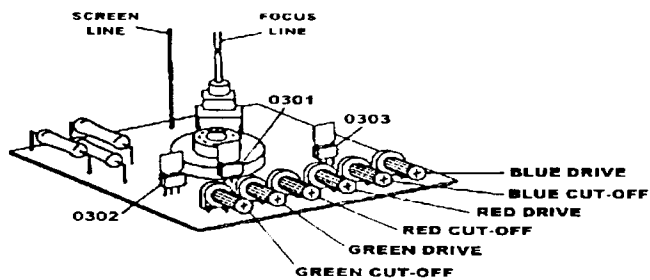

No Power

CONTROLS AND ADJUSTMENTS MAIN P.C.B. ASS'Y