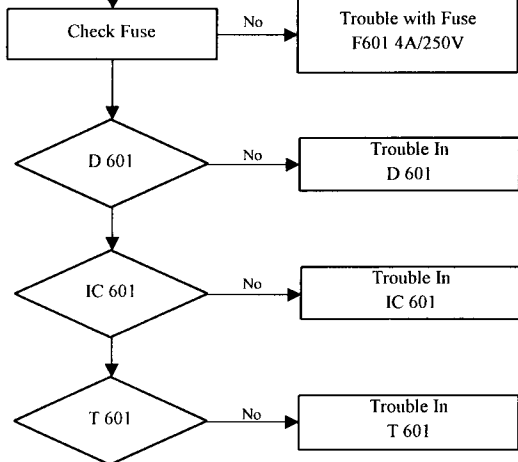

10. SAFETY CONDITIONS

- a) Complies with U.L., C.S.A., T.U.V., and D.H.H.S. radiation performance standard

A/C INPUT		VIDEO OUTPUT	
Pin	Description	Pin	Description
1	AC Hot	1	Red
2	Earth Ground	2	Green
3	AC Neutral	3	Blue
		4	Gnd
		5	+/- Vertical Sync
		6	+/- Horizontal Sync

1 YEAR UNCONDITIONAL WARRANTY

Mechanical Dimensions

**SHARP
IMAGE**
ELECTRONICS, INC.

9160 Jordan Avenue • Chatsworth, CA 91311 • Phone (818) 341-8000 • Fax (818) 341-8144
www.sharpimage.net

SI-319S TROUBLESHOOTING CHART

Trouble In Horizontal or Vertical Sync

No High Voltage

No Power

CONTROLS AND ADJUSTMENTS MAIN P.C.B. ASS'Y

(C.R.T. SOCKET P.C.B. ASS'Y)

SI-319S
19" SONY - MF