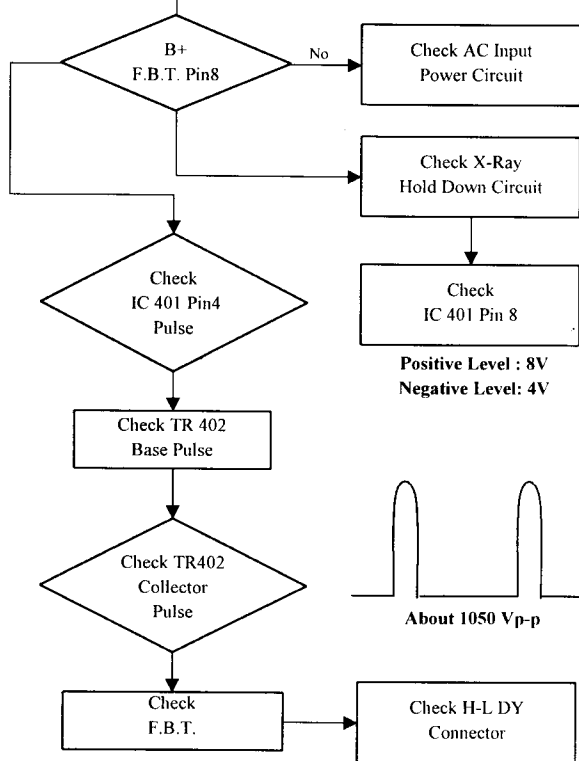

10. SAFETY CONDITIONS

- a) Complies with U.L., C.S.A., T.U.V., and D.H.H.S. radiation performance standard

A/C INPUT		VIDEO OUTPUT	
Pin	Description	Pin	Description
1	AC Hot	1	Red
2	Earth Ground	2	Green
3	AC Neutral	3	Blue
		4	Gnd
		5	+/- Vertical Sync
		6	+/- Horizontal Sync

1 YEAR UNCONDITIONAL WARRANTY

Mechanical Dimensions

**SHARP
IMAGE**
ELECTRONICS, INC.

9160 Jordan Avenue • Chatsworth, CA 91311 • Phone (818) 341-8000 • Fax (818) 341-8144
www.sharpimage.net

SI-319S TROUBLESHOOTING CHART

Trouble In Horizontal or Vertical Sync

No High Voltage

No Power

CONTROLS AND ADJUSTMENTS MAIN P.C.B. ASS'Y

(C.R.T. SOCKET P.C.B. ASS'Y)

SI-319S
19" SONY - MF