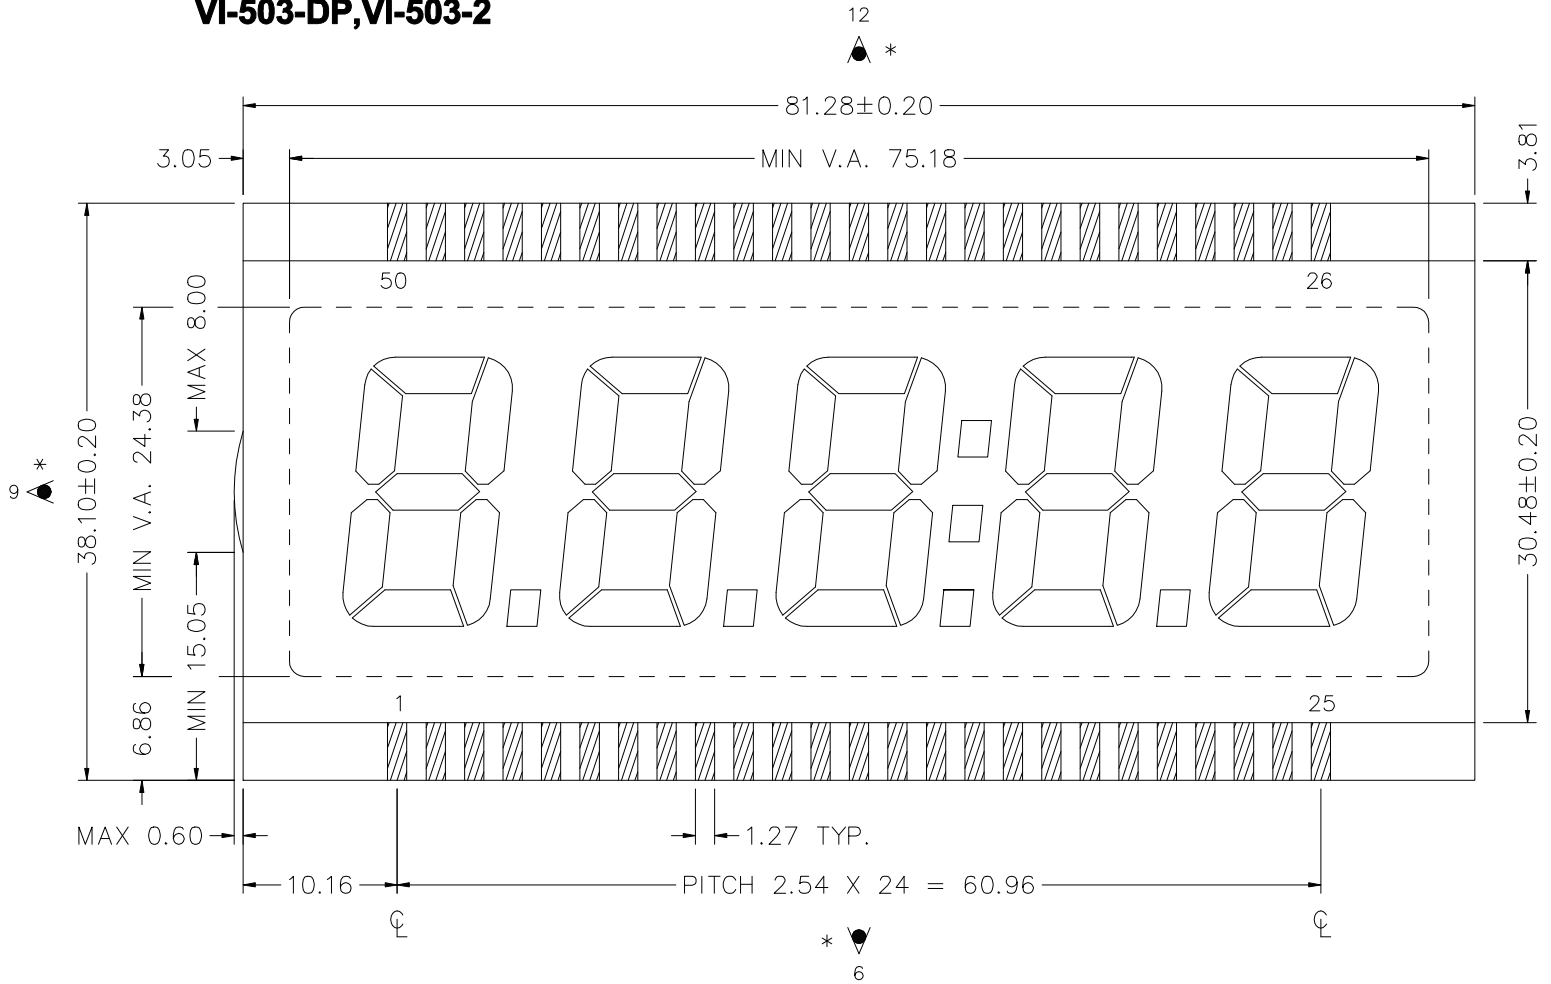

**VI-503-DP,VI-503-2**

DRIVER : OKI MSM58292, HD61603

-DP

-2