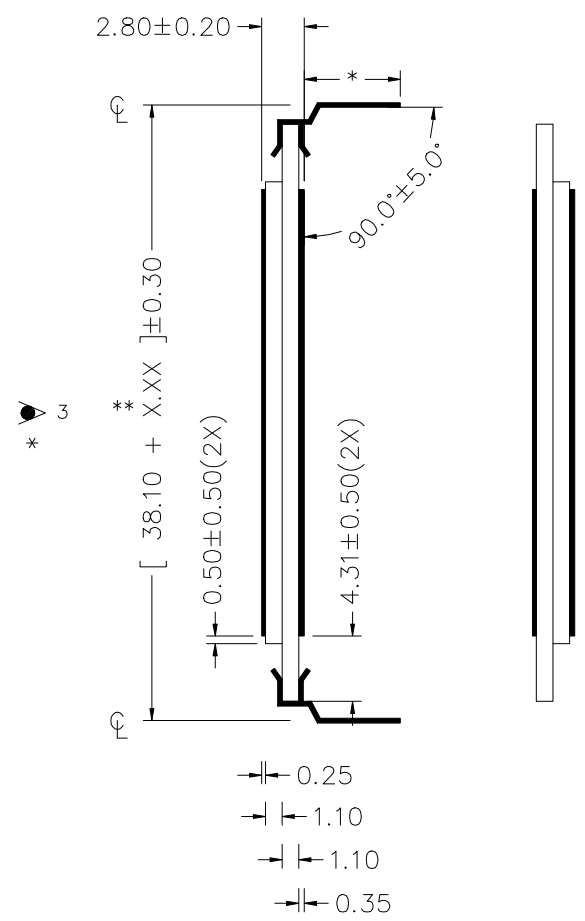

**VI-503-DP,VI-503-2**

DRIVER : OKI MSM58292, HD61603

-DP

-2